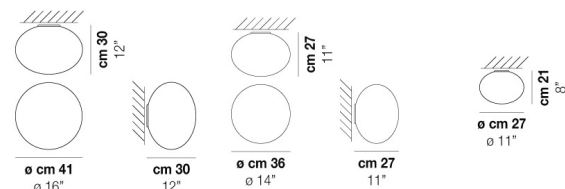

VOLUME Mc 0,22
GROSS WEIGHT Kg 8
NET WEIGHT Kg 4,5

[download](#)

SHADE FINISHING

BCST

FRAME FINISHING

BC

OTHER VERSION AVAILABLE

Click on the version to go to the web version of the product