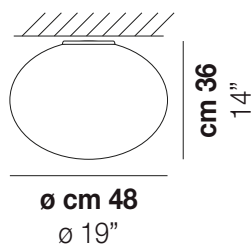

LUCCIOLA PL G

TECHNICAL DATA:

CERTIFICATIONS:

LIGHT SOURCES

LED	Power	Voltage	Color	Dimming
LED 2700K DIM2	3x60W	120V/60HZ	2700 K	Phase Cut
LED 2700K DIM3	1x12 W	120V/60HZ	2700 K	0-10V Push
LED 3000K DIM2	1x12 W	120V/60HZ	3000 K	Phase Cut
LED 3000K DIM3	1x12 W	120V/60HZ	3000 K	0-10V Push

VOLUME Mc 0,22
GROSS WEIGHT Kg 8
NET WEIGHT Kg 4,5

[download](#)

SHADE FINISHING

BCST

FRAME FINISHING

BC