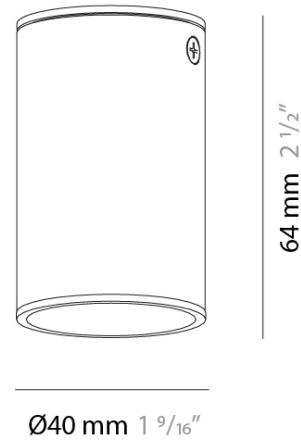

HAUL - CEILING SURFACE

D92248-

base number   Finish
Options

1. To build a product code in our configurator select the specify button on the base model # product page
2. To build a manual product code on this datasheet choose from the options listed below in blue font and add the suffix to the base model #

GENERAL

Division: Design _____
Series: Haul _____
Subseries: Haul - Ceiling _____
Mounting Type: Surface _____
Mounting Location: Ceiling _____
Subcategory: Downlight _____
Brand: Milan _____

PHYSICAL

Shape: Cylinder _____
Diameter (mm): 40 _____
Diameter (in): 1 9/16 _____
Height (mm): 64 _____
Height (in): 2 1/2 _____
Light Distribution: Direct _____
Fixture Finish: MWL / MBQ _____
Fixture Material: Extruded Aluminum _____

ELECTRICAL

Lamp Type: LED _____
Input Wattage (W): 5 _____
Dimming: Electronic Low Voltage Dimming _____
Input Voltage (V): 120Vac Direct Line _____

LED

Number of LEDs: 1 _____
Color Temperature (°K): 3000 _____
Max. Delivered Lumen (lm): 500 _____
CRI: >90 CRI _____
Lamp Life (hrs): 50000 _____

RATINGS AND CERTIFICATIONS

Certified By: Certified for North American Standards _____
IP rating: IP20 _____