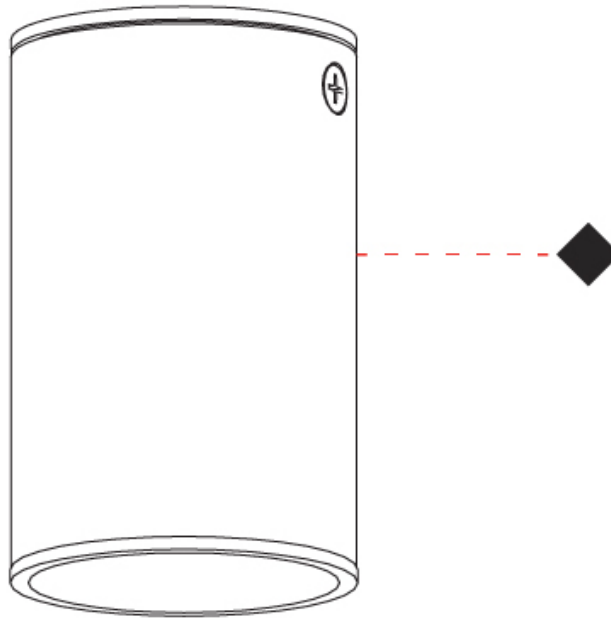

#### PHYSICAL

Shape: Cylinder \_\_\_\_\_  
 Diameter (mm): 40 \_\_\_\_\_  
 Diameter (in): 1 9/16 \_\_\_\_\_  
 Height (mm): 64 \_\_\_\_\_  
 Height (in): 2 1/2 \_\_\_\_\_  
 Light Distribution: Direct \_\_\_\_\_  
 Fixture Finish: MWL / MBQ \_\_\_\_\_  
 Fixture Material: Extruded Aluminum \_\_\_\_\_

## HAUL - CEILING SURFACE

D92248-

PROJECT

TYPE

SPECIFIER

QUANTITY

DATE

D