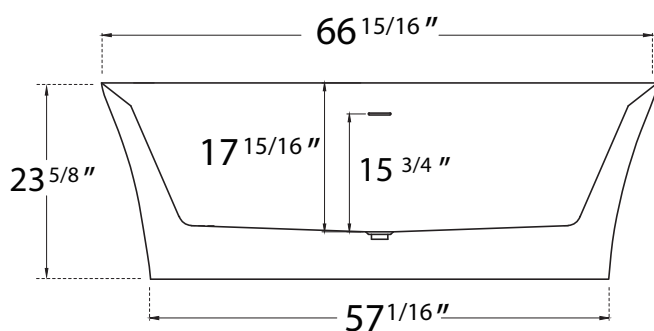

# DIMENSION DETAILS

### MODEL No.Z34E2S

**Z34E2S-67"**

ADJUSTABLE FOOT: 6 PCS

(Side View)

(Top View)