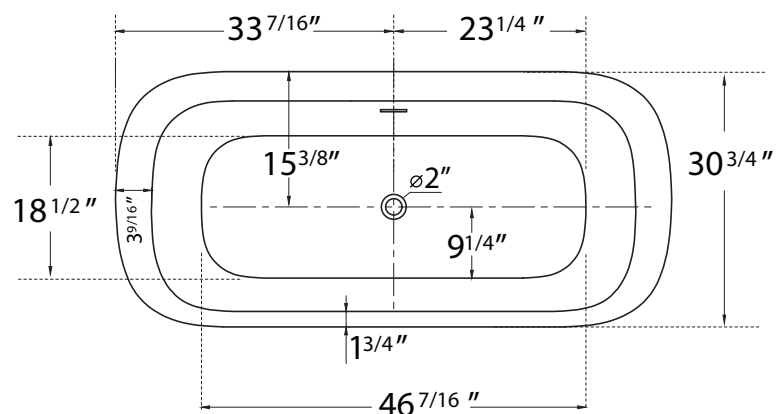

# DIMENSION DETAILS

## Freestanding Bathtub

### MODEL No.Z34E2S

**Z34E2S-67"**

ADJUSTABLE FOOT: 6 PCS

(Side View)

(Top View)