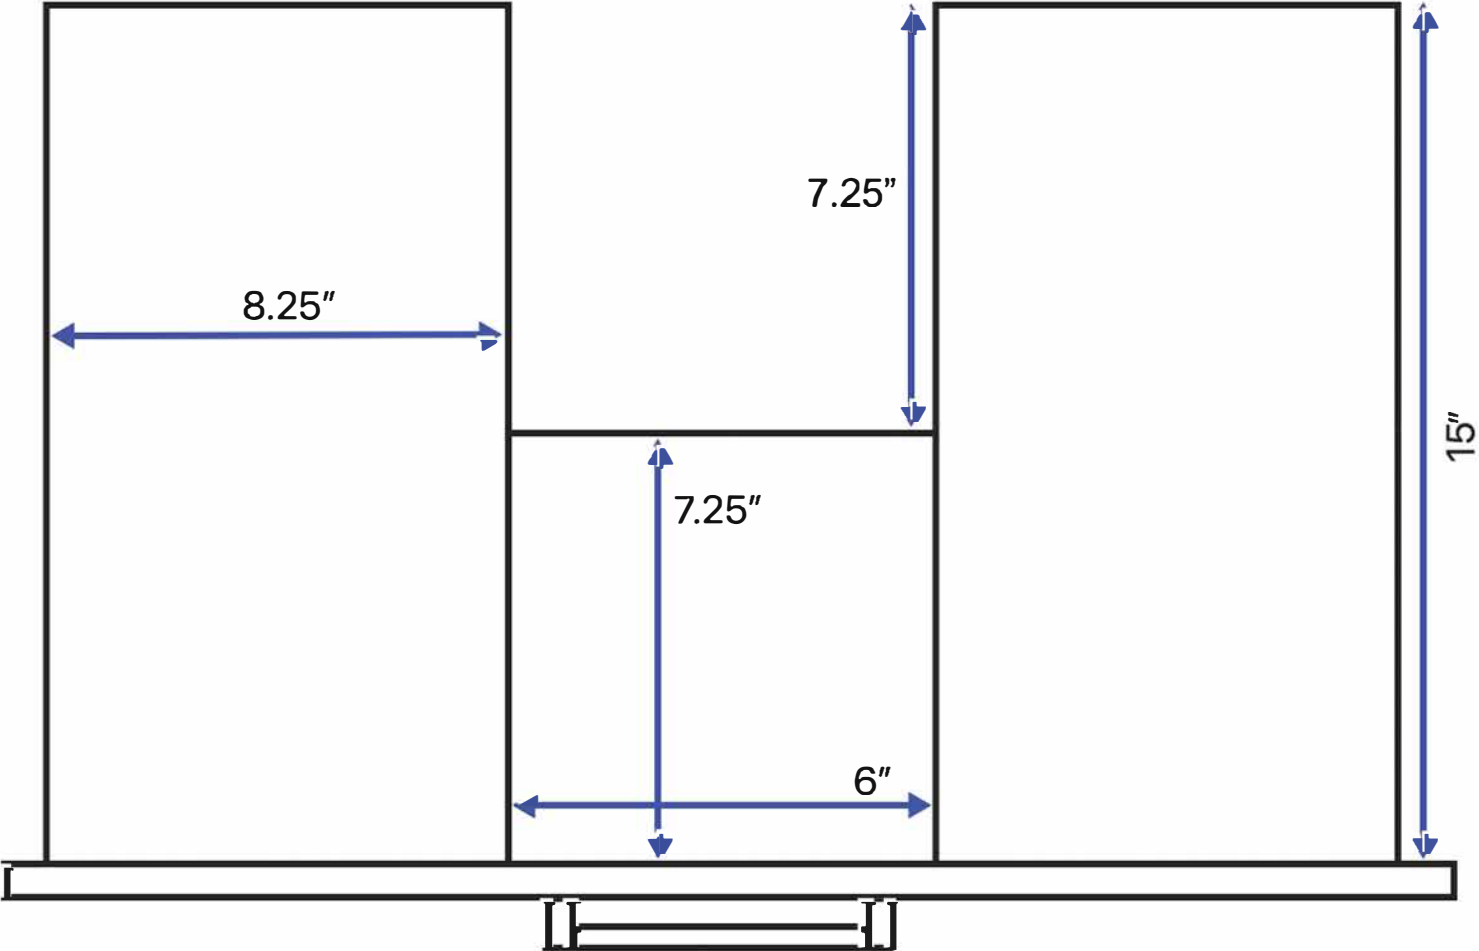

30-inch Bath Vanity

Middle Drawer - Bird's Eye View

All measurements are approximate and rounded to the nearest quarter inch.
Please allow for a slight margin of error.