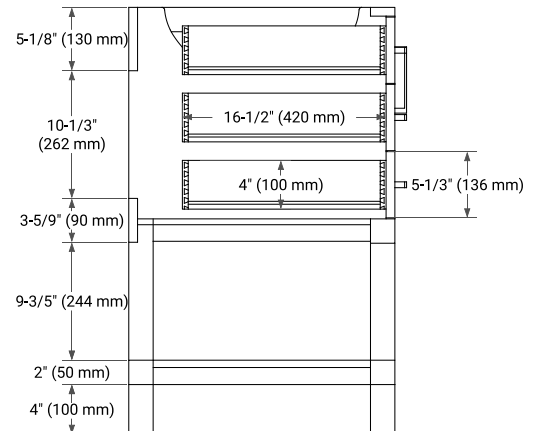

60" SINGLE SINK BASE CABINET

BASE CABINET DIMENSIONS

60" W x 21.5" D x 34.5" H

FEATURES

- Solid wood frame & plywood panels
- Dovetail drawers and joints
- Soft closing doors & drawers

HARDWARE FINISHES*

Brushed Nickel Satin Brass Matte Black Polished Chrome

60" SINGLE RECTANGLE SINK COUNTERTOP WITH 1.5 IN. THICKNESS

OVERALL DIMENSIONS

60.25" W x 22" D x 1.5" H

COUNTERTOP OPTIONS

Carrara White Quartz

FEATURES

- Solid countertop with mitered edges & seams
- Undermount white rectangular sink
- Pre-drilled for 8" widespread faucet

INCLUDED

- Countertop
- Matching Backsplash
- Rectangle Sink

COUNTERTOP PLAN VIEW

EDGE SIDE VIEW

THREE DIMENSIONAL COUNTERTOP VIEW