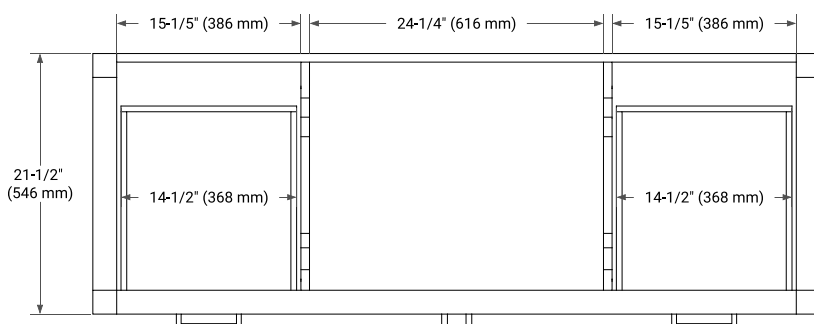

60" SINGLE SINK BASE CABINET

BASE CABINET DIMENSIONS

60" W x 21.5" D x 34.5" H

FEATURES

- Solid wood frame & plywood panels
- Dovetail drawers and joints
- Soft closing doors & drawers

HARDWARE FINISHES*

Brushed Nickel Satin Brass Matte Black Polished Chrome

60" SINGLE RECTANGLE SINK COUNTERTOP WITH 1.5 IN. THICKNESS

OVERALL DIMENSIONS

60.25" W x 22" D x 1.5" H

COUNTERTOP OPTIONS

Carrara White Quartz

FEATURES

- Solid countertop with mitered edges & seams
- Undermount white rectangular sink
- Pre-drilled for 8" widespread faucet

INCLUDED

- Countertop
- Matching Backsplash
- Rectangle Sink

COUNTERTOP PLAN VIEW

EDGE SIDE VIEW

THREE DIMENSIONAL COUNTERTOP VIEW