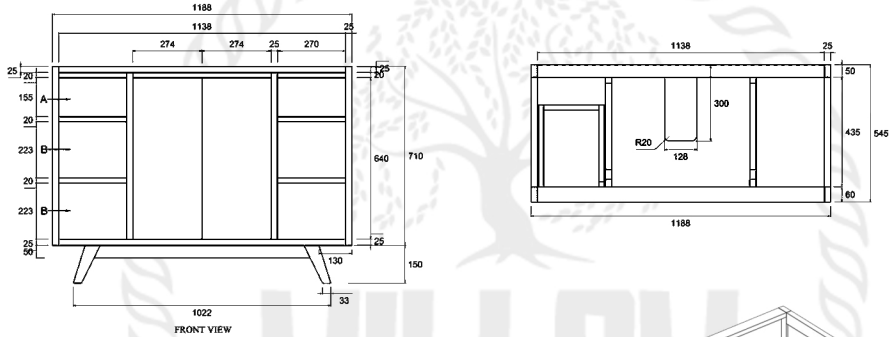

WILLOW COLLECTIONS
MADISON TEAK 48 IN. SINGLE SINK BATHROOM VANITY

KNOCK DOWN