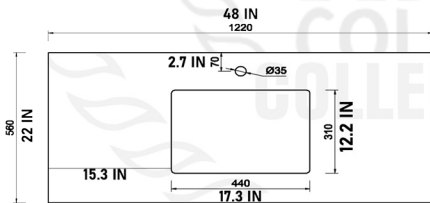

WILLOW COLLECTIONS
MADISON TEAK 48 IN. SINGLE SINK BATHROOM VANITY

KNOCK DOWN