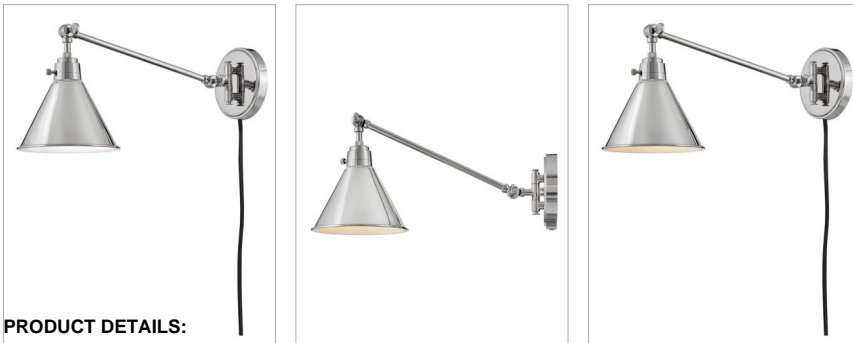

### SINGLE LIGHT SCONCE

The perfect fixture for any space, Arti embodies simple elegance with its functional, streamlined design. Inspired by a traditional articulating light, Arti comes fully adjustable as a sconce, pendant or picture light updated with well-designed, practical details. Picture lights come with a removable fabric cord and optional cord covers. Available in multiple finishes, Arti is a seamless integration to any room

DETAILS	
FINISH:	Polished Nickel
MATERIAL:	Steel

DIMENSIONS	
WIDTH:	7.8"
HEIGHT:	10.3"
WEIGHT:	2.9lb
BACK PLATE:	6" Dia.
EXTENSION:	18.8"
TOP TO OUTLET:	7.25"

LIGHT SOURCE	
LIGHT SOURCE:	LED Lamp
WATTAGE:	1-10w Med. LED, 60w Equiv.
VOLTAGE:	120v

#### PRODUCT DETAILS:

- Suitable for use in dry (indoor) locations as defined by NEC and CEC. Meets United States UL Underwriters Laboratories & CSA Canadian Standards Association Product Safety Standards
- 20.5" extension when fixture is fully extended
- Features On/Off switch
- Can be hard wired or mounted with fabric covered plug-in cord.
- Classic, elegant lines and timeless details enhance a traditional space
- Optional cord cover available, 6938PN
- All dimensions listed are as shown.
- Fully adjustable both left or right and up or down.