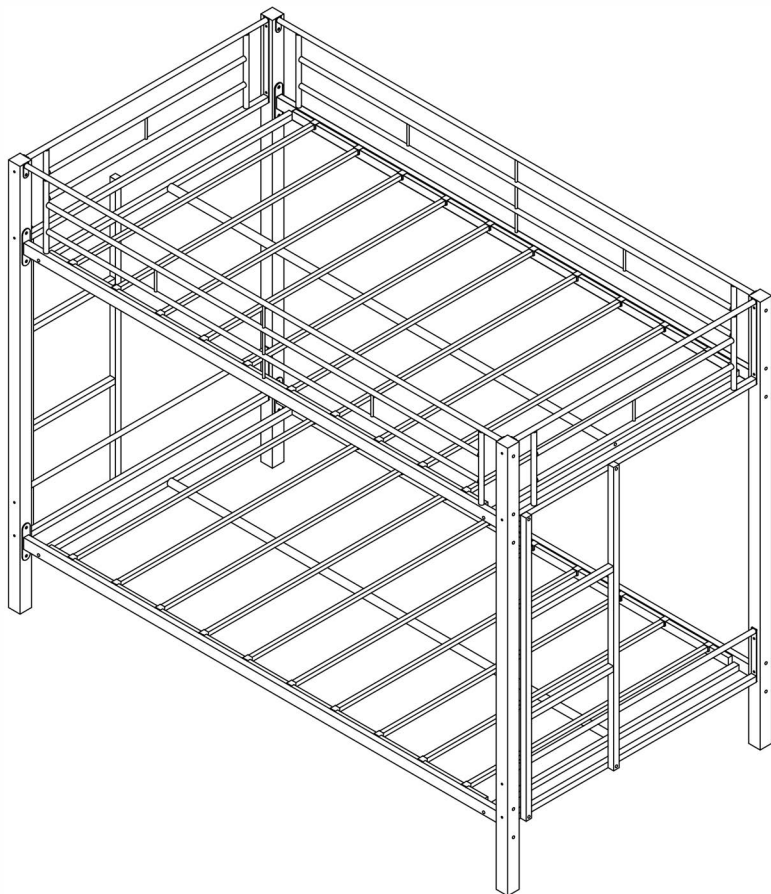

ASSEMBLY INSTRUCTION

WARRANTY:

We stand behind our products & service with confidence! If parts damaged or missing please feel free to contact us for a FREE REPLACEMENT.

We warranty this product to be free from defects in materials. This warranty covers one year from the date of original purchase.

NOTES:

- The item is only intended to be used indoors. The product must be assembled and used in accordance with the provisions of the manual.
- It is recommended that assembly is undertaken by about 2 adults. Please read assembly instructions before assembly and strictly adhere to each step outlined. Estimated assembly time is 30 minutes.

WARNING:

- **WARNING FOR YOUNG CHILDREN** - This product contains small components, please ensure that they are kept away from small children while assembling.