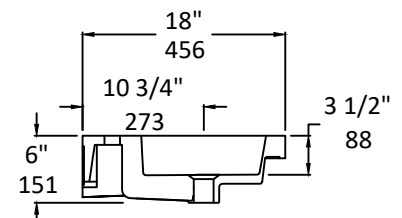

Specifications:

Installation:	Wall-mount, vanity-top, or drop-in
Exterior Dimensions:	23 5/8" w x 18" d x 6" h
Material:	Porcelain
Weight:	30 lbs
Overflow:	Yes
Finishes:	001 - White
Faucet Holes:	00 - no hole 01 - one centered hole 02 - two hole - center and right, 4" spread 03 - three hole, 8" spread
Cutout Size:	20 5/8" x 16 3/4" (template available upon request)
Faucet Hole Size:	Ø 1 3/8"
Drain Hole Size:	Ø 1 3/4"

LACAVA reserves the right to revise any dimension or information on this sheet without notice. Dimensions are nominal and may vary within an industry accepted tolerance of 1/4". Drawings provided herein are meant to give the user an idea of the product and are not made to scale.