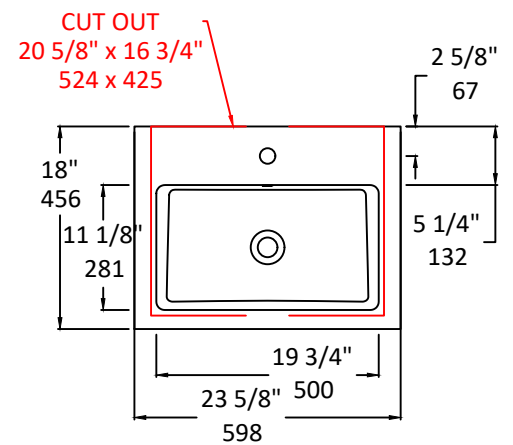

Specifications:

Installation:	Wall-mount, vanity-top, or drop-in
Exterior Dimensions:	23 5/8" w x 18" d x 6" h
Material:	Porcelain
Weight:	30 lbs
Overflow:	Yes
Finishes:	001 - White
Faucet Holes:	00 - no hole 01 - one centered hole 02 - two hole - center and right, 4" spread 03 - three hole, 8" spread
Cutout Size:	20 5/8" x 16 3/4" (template available upon request)
Faucet Hole Size:	Ø 1 3/8"
Drain Hole Size:	Ø 1 3/4"

LACAVA reserves the right to revise any dimension or information on this sheet without notice. Dimensions are nominal and may vary within an industry accepted tolerance of 1/4". Drawings provided herein are meant to give the user an idea of the product and are not made to scale.