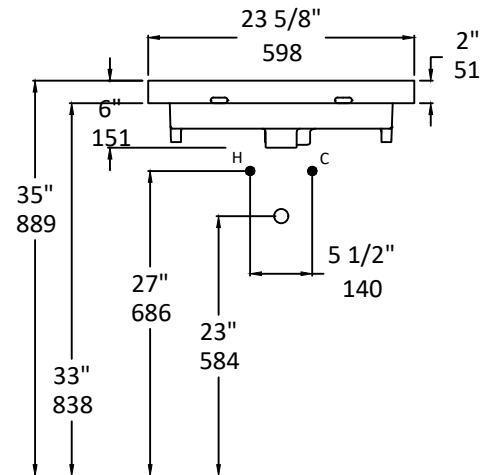

Specifications:

Installation:	Wall-mount, vanity-top, or drop-in
Exterior Dimensions:	23 5/8" w x 18" d x 6" h
Material:	Porcelain
Weight:	30 lbs
Overflow:	Yes
Finishes:	001 - White
Faucet Holes:	00 - no hole 01 - one centered hole 02 - two hole - center and right, 4" spread 03 - three hole, 8" spread
Cutout Size:	20 5/8" x 16 3/4" (template available upon request)
Faucet Hole Size:	Ø 1 3/8"
Drain Hole Size:	Ø 1 3/4"

LACAVA reserves the right to revise any dimension or information on this sheet without notice. Dimensions are nominal and may vary within an industry accepted tolerance of 1/4". Drawings provided herein are meant to give the user an idea of the product and are not made to scale.