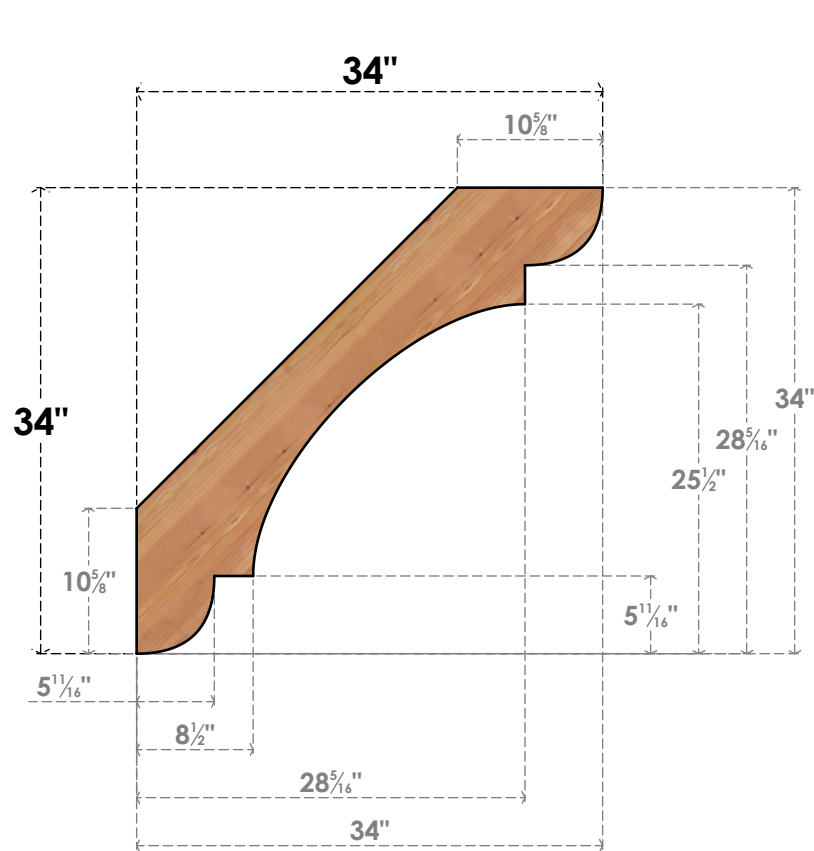

BRC04X34X34OLY00SWR

3 1/2"W X 34"D X 34"H OLYMPIC SMOOTH BRACE, WESTERN RED CEDAR

SIDE

FRONT

EKENA MILLWORK
 2300 WEST MAIN ST.
 CLARKSVILLE, TX 75426
 TOLL FREE: 866-607-0453
 WWW.EKENAMILLWORK.COM

NOTES

1. INSTALLATION TO BE COMPLETED IN ACCORDANCE WITH MANUFACTURER'S SPECIFICATIONS.
2. DRAWING MAY NOT BE TO SCALE
3. THIS DRAWING IS INTENDED FOR DESIGN AND PLANNING PURPOSES ONLY.
4. ALL INFORMATION CONTAINED HEREIN WAS CURRENT AT THE TIME OF DEVELOPMENT BUT MUST BE REVIEWED AND APPROVED BY THE PRODUCT MANUFACTURER TO BE CONSIDERED ACCURATE.
5. PRODUCTS ARE NOT KILN DRIED. THIS ITEM IS UNIQUE AND WILL CONTAIN THE NATURAL VARIATIONS THAT THE WOOD SPECIES OFFERS. THIS MAY RESULT IN VARIATIONS UP TO 1/4"