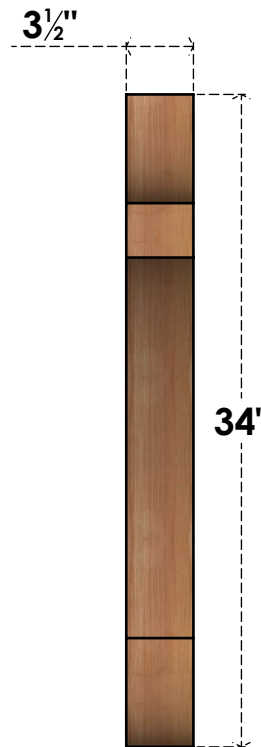

BRC04X34X34OLY00SWR

3 1/2"W X 34"D X 34"H OLYMPIC SMOOTH BRACE, WESTERN RED CEDAR

SIDE

FRONT

EKENA MILLWORK
 2300 WEST MAIN ST.
 CLARKSVILLE, TX 75426
 TOLL FREE: 866-607-0453
 WWW.EKENAMILLWORK.COM

NOTES

1. INSTALLATION TO BE COMPLETED IN ACCORDANCE WITH MANUFACTURER'S SPECIFICATIONS.
2. DRAWING MAY NOT BE TO SCALE
3. THIS DRAWING IS INTENDED FOR DESIGN AND PLANNING PURPOSES ONLY.
4. ALL INFORMATION CONTAINED HEREIN WAS CURRENT AT THE TIME OF DEVELOPMENT BUT MUST BE REVIEWED AND APPROVED BY THE PRODUCT MANUFACTURER TO BE CONSIDERED ACCURATE.
5. PRODUCTS ARE NOT KILN DRIED. THIS ITEM IS UNIQUE AND WILL CONTAIN THE NATURAL VARIATIONS THAT THE WOOD SPECIES OFFERS. THIS MAY RESULT IN VARIATIONS UP TO 1/4"