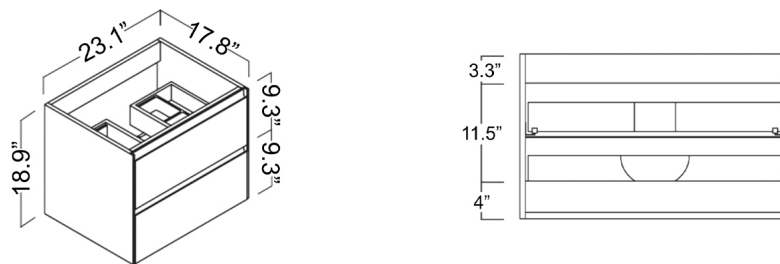

Technical information

Organizer unit.

Adjustable front.

Soft close.

Hettich sliding system.

Glossy lacquered finish.

- Height and depth adjustable suspension.
- 2 adjustable drawers and door with silent-low closing and integrated handles.
- 22 mm MDF front / 19 mm white finish.
  16 mm MDF side panels.

Collection |
Perla

Model |
Perla C60

Dimensions Metric

1 inch = 2.54 cm

1 inch = 25.4 mm

WS®
BATH
COLLECTIONS

1051 Lea Drive - Collegeville, PA 19426
Tel. 215 513 9400 - Fax 610 831 0215

www.wsbatchcollections.com - info@wsbatchcollections.com