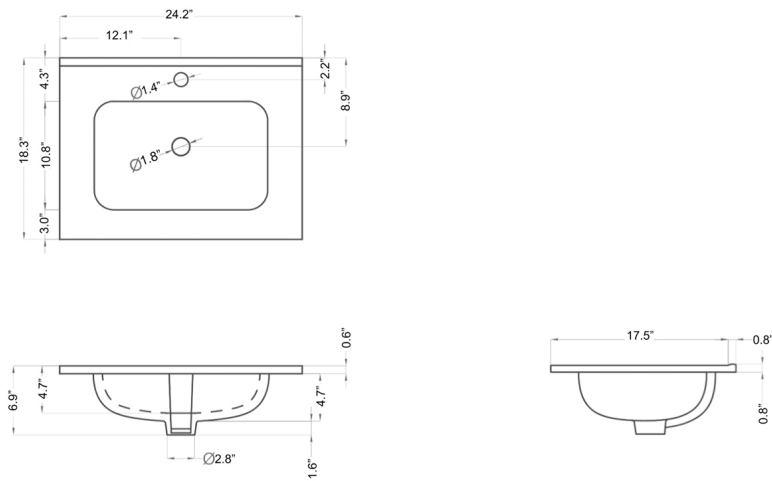

Perla C60

Sink

Base Unit