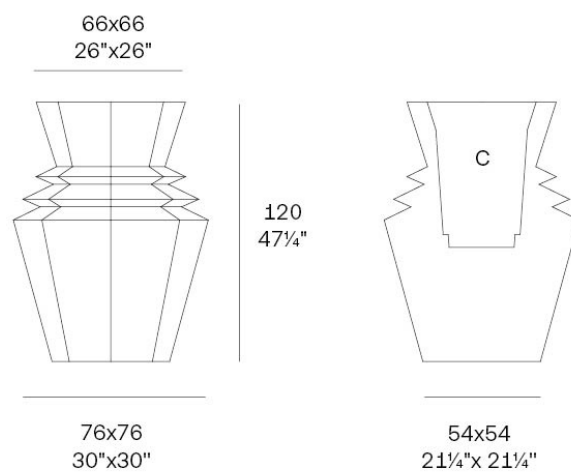

Info

Description

Weight: 20.59 Kg

Origami. Hinoki Planter 120
Origami. Hinoki Macetero 120
C = 67x67x63 - 26 1/3"x26 1/3"x24 1/6"
105 L - 27 3/8 Gal
44209

Finishes

finishes

BASIC

Ref. 44209A