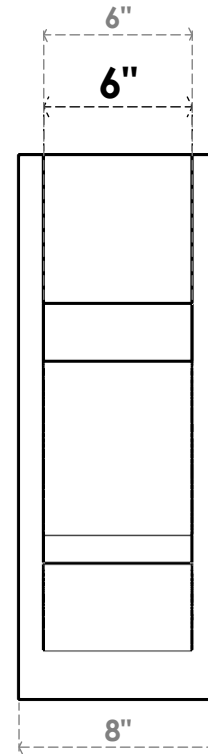

ITEM NUMBER: OUTUROC060X080X14000X22000X060X020X060BOA44RCPR

6"W TOP X 8"W BACK X 14"D X 22"H X 6"T TOP X 2"T BACK TIMBERTHANE ROUGH CEDAR BALBOA FAUX WOOD OPEN OUTLOOKER, BLOCK TOP AND BACK, 6"W CLOSED BRACE, PRIMED TAN

SIDE PROFILE

FRONT PROFILE

ISOMETRIC

GENERATED DATE : 07/05/2023

EKENA MILLWORK
2300 WEST MAIN ST.
CLARKSVILLE, TX 75426
TOLL FREE: 866-607-0453
WWW.EKENAMILLWORK.COM

NOTES

1. INSTALLATION TO BE COMPLETED IN ACCORDANCE WITH MANUFACTURER'S SPECIFICATIONS.
2. DRAWING MAY NOT BE TO SCALE
3. THIS DRAWING IS INTENDED FOR DESIGN AND PLANNING PURPOSES ONLY.
4. ALL INFORMATION CONTAINED HEREIN WAS CURRENT AT THE TIME OF DEVELOPMENT BUT MUST BE REVIEWED AND APPROVED BY THE PRODUCT MANUFACTURER TO BE CONSIDERED ACCURATE.
5. TIMBERTHANE ARCHITECTURAL PRODUCTS ARE MADE FROM HIGH DENSITY URETHANE AND COME FACTORY PRIMED