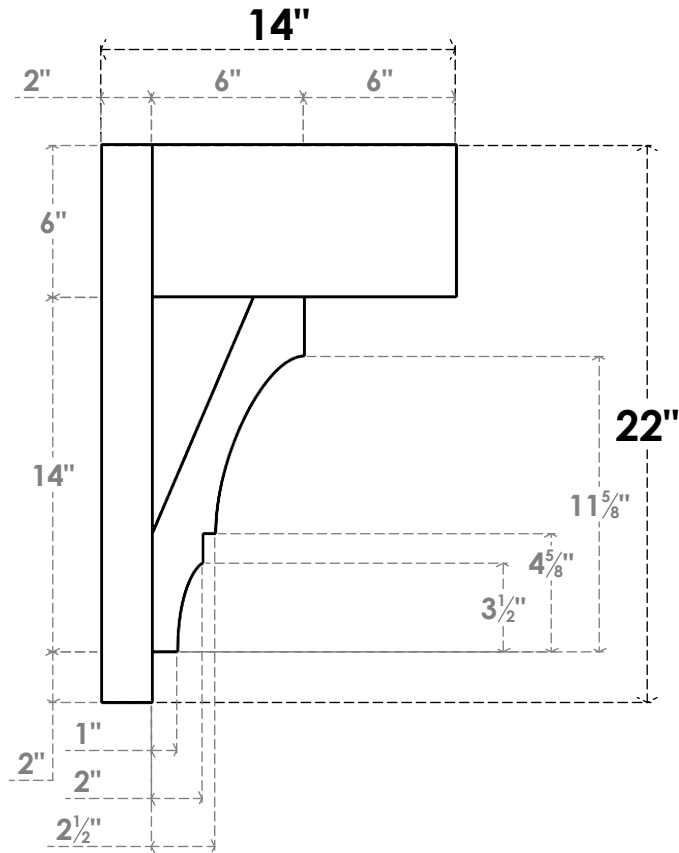

ITEM NUMBER: OUTUROC060X080X14000X22000X060X020X060BOA44RCPR

6"W TOP X 8"W BACK X 14"D X 22"H X 6"T TOP X 2"T BACK TIMBERTHANE ROUGH CEDAR BALBOA FAUX WOOD OPEN OUTLOOKER, BLOCK TOP AND BACK, 6"W CLOSED BRACE, PRIMED TAN

SIDE PROFILE

FRONT PROFILE

ISOMETRIC

GENERATED DATE : 07/05/2023

EKENA MILLWORK
2300 WEST MAIN ST.
CLARKSVILLE, TX 75426
TOLL FREE: 866-607-0453
WWW.EKENAMILLWORK.COM

NOTES

1. INSTALLATION TO BE COMPLETED IN ACCORDANCE WITH MANUFACTURER'S SPECIFICATIONS.
2. DRAWING MAY NOT BE TO SCALE
3. THIS DRAWING IS INTENDED FOR DESIGN AND PLANNING PURPOSES ONLY.
4. ALL INFORMATION CONTAINED HEREIN WAS CURRENT AT THE TIME OF DEVELOPMENT BUT MUST BE REVIEWED AND APPROVED BY THE PRODUCT MANUFACTURER TO BE CONSIDERED ACCURATE.
5. TIMBERTHANE ARCHITECTURAL PRODUCTS ARE MADE FROM HIGH DENSITY URETHANE AND COME FACTORY PRIMED