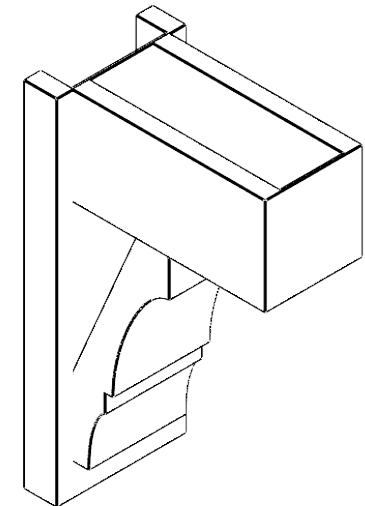

ITEM NUMBER: OUTUROC060X080X14000X22000X060X020X060BOA44RCPR

6"W TOP X 8"W BACK X 14"D X 22"H X 6"T TOP X 2"T BACK TIMBERTHANE ROUGH CEDAR BALBOA FAUX WOOD OPEN OUTLOOKER, BLOCK TOP AND BACK, 6"W CLOSED BRACE, PRIMED TAN

SIDE PROFILE

FRONT PROFILE

ISOMETRIC

GENERATED DATE : 07/05/2023

EKENA MILLWORK
2300 WEST MAIN ST.
CLARKSVILLE, TX 75426
TOLL FREE: 866-607-0453
WWW.EKENAMILLWORK.COM

NOTES

1. INSTALLATION TO BE COMPLETED IN ACCORDANCE WITH MANUFACTURER'S SPECIFICATIONS.
2. DRAWING MAY NOT BE TO SCALE
3. THIS DRAWING IS INTENDED FOR DESIGN AND PLANNING PURPOSES ONLY.
4. ALL INFORMATION CONTAINED HEREIN WAS CURRENT AT THE TIME OF DEVELOPMENT BUT MUST BE REVIEWED AND APPROVED BY THE PRODUCT MANUFACTURER TO BE CONSIDERED ACCURATE.
5. TIMBERTHANE ARCHITECTURAL PRODUCTS ARE MADE FROM HIGH DENSITY URETHANE AND COME FACTORY PRIMED