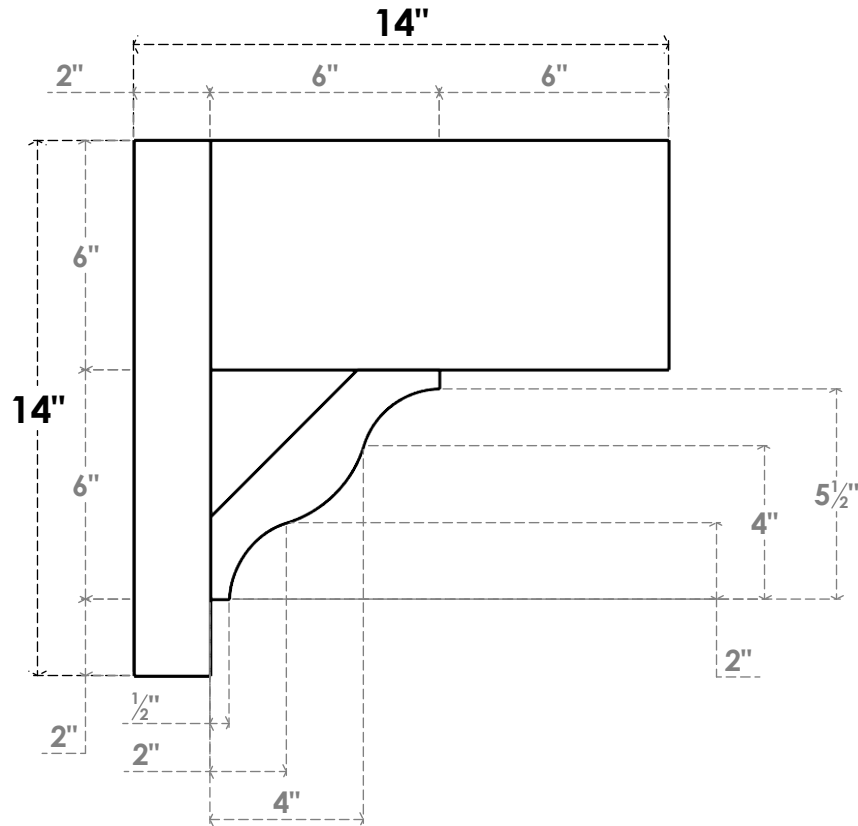

ITEM NUMBER: OUTUROC060X080X14000X14000X060X020X060FST44RCPR

6"W TOP X 8"W BACK X 14"D X 14"H X 6"T TOP X 2"T BACK TIMBERTHANE ROUGH CEDAR FUNSTON FAUX WOOD OPEN OUTLOOKER, BLOCK TOP AND BACK, 6"W CLOSED BRACE, PRIMED TAN

SIDE PROFILE

FRONT PROFILE

ISOMETRIC

GENERATED DATE : 07/06/2023

EKENA MILLWORK
2300 WEST MAIN ST.
CLARKSVILLE, TX 75426
TOLL FREE: 866-607-0453
WWW.EKENAMILLWORK.COM

NOTES

1. INSTALLATION TO BE COMPLETED IN ACCORDANCE WITH MANUFACTURER'S SPECIFICATIONS.
2. DRAWING MAY NOT BE TO SCALE
3. THIS DRAWING IS INTENDED FOR DESIGN AND PLANNING PURPOSES ONLY.
4. ALL INFORMATION CONTAINED HEREIN WAS CURRENT AT THE TIME OF DEVELOPMENT BUT MUST BE REVIEWED AND APPROVED BY THE PRODUCT MANUFACTURER TO BE CONSIDERED ACCURATE.
5. TIMBERTHANE ARCHITECTURAL PRODUCTS ARE MADE FROM HIGH DENSITY URETHANE AND COME FACTORY PRIMED