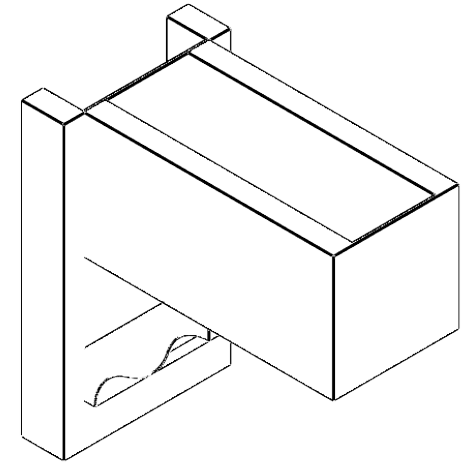

ITEM NUMBER: OUTUROC060X080X14000X14000X060X020X060FST44RCPR

6"W TOP X 8"W BACK X 14"D X 14"H X 6"T TOP X 2"T BACK TIMBERTHANE ROUGH CEDAR FUNSTON FAUX WOOD OPEN OUTLOOKER, BLOCK TOP AND BACK, 6"W CLOSED BRACE, PRIMED TAN

SIDE PROFILE

FRONT PROFILE

ISOMETRIC

GENERATED DATE : 07/06/2023

EKENA MILLWORK
2300 WEST MAIN ST.
CLARKSVILLE, TX 75426
TOLL FREE: 866-607-0453
WWW.EKENAMILLWORK.COM

NOTES

1. INSTALLATION TO BE COMPLETED IN ACCORDANCE WITH MANUFACTURER'S SPECIFICATIONS.
2. DRAWING MAY NOT BE TO SCALE
3. THIS DRAWING IS INTENDED FOR DESIGN AND PLANNING PURPOSES ONLY.
4. ALL INFORMATION CONTAINED HEREIN WAS CURRENT AT THE TIME OF DEVELOPMENT BUT MUST BE REVIEWED AND APPROVED BY THE PRODUCT MANUFACTURER TO BE CONSIDERED ACCURATE.
5. TIMBERTHANE ARCHITECTURAL PRODUCTS ARE MADE FROM HIGH DENSITY URETHANE AND COME FACTORY PRIMED