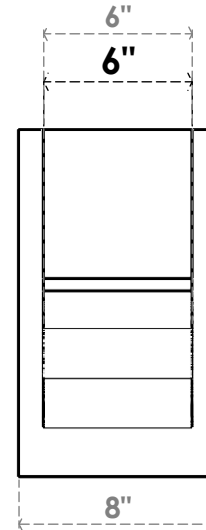

ITEM NUMBER: OUTUROC060X080X14000X14000X060X020X060FST44RCPR

6"W TOP X 8"W BACK X 14"D X 14"H X 6"T TOP X 2"T BACK TIMBERTHANE ROUGH CEDAR FUNSTON FAUX WOOD OPEN OUTLOOKER, BLOCK TOP AND BACK, 6"W CLOSED BRACE, PRIMED TAN

SIDE PROFILE

FRONT PROFILE

ISOMETRIC

GENERATED DATE : 07/06/2023

EKENA MILLWORK
2300 WEST MAIN ST.
CLARKSVILLE, TX 75426
TOLL FREE: 866-607-0453
WWW.EKENAMILLWORK.COM

NOTES

1. INSTALLATION TO BE COMPLETED IN ACCORDANCE WITH MANUFACTURER'S SPECIFICATIONS.
2. DRAWING MAY NOT BE TO SCALE
3. THIS DRAWING IS INTENDED FOR DESIGN AND PLANNING PURPOSES ONLY.
4. ALL INFORMATION CONTAINED HEREIN WAS CURRENT AT THE TIME OF DEVELOPMENT BUT MUST BE REVIEWED AND APPROVED BY THE PRODUCT MANUFACTURER TO BE CONSIDERED ACCURATE.
5. TIMBERTHANE ARCHITECTURAL PRODUCTS ARE MADE FROM HIGH DENSITY URETHANE AND COME FACTORY PRIMED