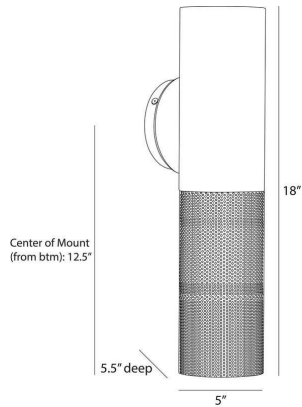

## PUNCH SMALL OUTDOOR SCONCE

WORKSHOP/APD

GADWC13  
H: 18 IN, W: 5 IN, D: 5.5 IN,  
Marine Grade Matte Black

The Punch small outdoor sconce is a subtle, linear option for exterior spaces. A perfect pairing of solid and perforated marine grade matte black steel cylinders on a rounded mounting plate, Punch casts a diffuse downward glow. A protective coating helps withstand the elements.

### WIRING

Rating	Outdoor
Cord	0.5 FT, Black/White, SVT
Socket	1, Type B - E12
Maximum Watt	60
Voltage	110-120 V

### SHIPPING

Product Weight	5.1 lbs
Gross Weight 1	6.61 lbs
Shipping Box 1	H: 13.78 IN, L: 13.58 IN, W: 7.68 IN