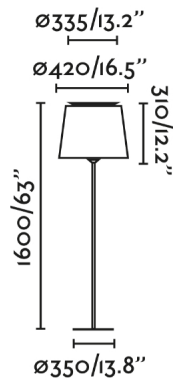

SAVOY is a black floor lamp with textile black shade of indoor lamps designed by Isaac Piñeiro. Their structure is characterized by the arch located on the upper part where the light is reflected, creating a pretty reflection.

General characteristics

| | |
|--------------|---------|
| Fixation | Floor |
| voltage | 120V |
| Hertz | 60Hz |
| Cable length | 0.02 ft |
| Switch type | Push |
| Max. Power | 15W |

Material

| | |
|----------------|---------|
| Body/Structure | Steel |
| Screen | Textile |