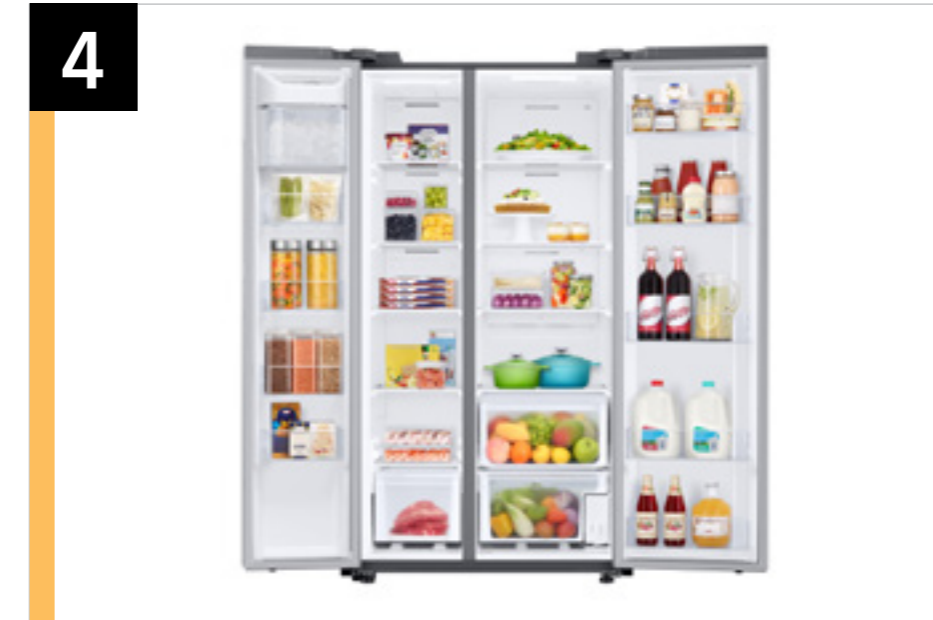

Energy Guide and User Manual 13

Feature Icons

15

Product Overview

RS28A500A – 28 cu. ft. Smart Side-by-Side Refrigerator

Product Overview

Product Title*

28 cu. ft. Smart Side-by-Side Refrigerator in Fingerprint Resistant Stainless Steel

Product Description* (200 characters)

Large capacity Smart Side-by-Side Refrigerator with In-Door Ice Maker is beautifully designed with a modern look that blends seamlessly into your kitchen and a finish that withstands everyday smudges.

S.COM <https://dam.gettyimages.com/p/z0c3461/external?q=RS28A500ASG%20Carousel%20Images%20Scom>

360 Spin <https://dam.gettyimages.com/p/z0c3461/external?q=RS28A500ASG%20360%20Spins>

Product Messaging

RS28A500A – 28 cu. ft. Smart Side-by-Side Refrigerator