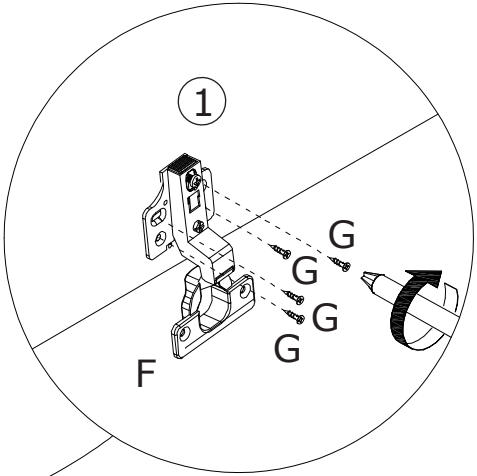

Ø 3 x 12 mm

F x 2

G x 12

Ø 3.5 x 14 mm

⚠ WARNING

Children have died from furniture tipover. To reduce the risk of furniture tipover:

- ALWAYS install Anti-tip device provided.
- NEVER put a TV on this product.
- NEVER allow children to stand, climb or hang on drawers, doors, or shelves.
- NEVER open more than one drawer at a time.
- Place heaviest items in the lowest drawers.

*This is a permanent label.
Do not remove!*

ASSEMBLED BY 2 ADULTS

1

Insert quickfit screw(A) into No.6 and 7 board with a screwdriver as shown.

2

Attach No.3,4,5 board to board 7 with wooden dowel(C) and turn cam locks(B) clockwise to tighten as shown.

3

Slide No.2 board into available slots as shown.

4

Attach No.6 board to No.3,4,5 with wooden dowel(C) and turn cam locks(B) clockwise to tighten as shown.

5

Fix back board No.8 with screw(E) as shown.

6

Fix hinge(F) to No.1 board with screw(G) as shown. Please don't use an electric screwdriver or use force to rotate, may cause crack.

7

G x 4  Ø 3.5 x 14 mm	
---	---

Attach No.1 board to No.3 by fixing hinge with screw(G) as shown.
Please don't use an electric screwdriver or use force to rotate,
may cause crack.

8

9

D x 4

Insert part(D) into No.6,7 board.
Put No.9 shelf in.