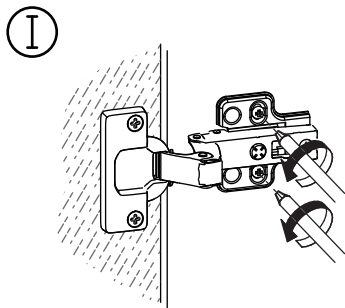

Ø 3 x 12 mm

F x 2

G x 12

Ø 3.5 x 14 mm

⚠ WARNING

Children have died from furniture tipover. To reduce the risk of furniture tipover:

- ALWAYS install Anti-tip device provided.
- NEVER put a TV on this product.
- NEVER allow children to stand, climb or hang on drawers, doors, or shelves.
- NEVER open more than one drawer at a time.
- Place heaviest items in the lowest drawers.

*This is a permanent label.
Do not remove!*

ASSEMBLED BY 2 ADULTS

1

Insert quickfit screw(A) into No.6 and 7 board with a screwdriver as shown.

2

Attach No.3,4,5 board to board 7 with wooden dowel(C) and turn cam locks(B) clockwise to tighten as shown.

3

Slide No.2 board into available slots as shown.

4

Attach No.6 board to No.3,4,5 with wooden dowel(C) and turn cam locks(B) clockwise to tighten as shown.

5

Fix back board No.8 with screw(E) as shown.

6

Fix hinge(F) to No.1 board with screw(G) as shown. Please don't use an electric screwdriver or use force to rotate, may cause crack.

7

G x 4  Ø 3.5 x 14 mm	
---	---

Attach No.1 board to No.3 by fixing hinge with screw(G) as shown.
Please don't use an electric screwdriver or use force to rotate,
may cause crack.

8

9

D x 4

Insert part(D) into No.6,7 board.
Put No.9 shelf in.