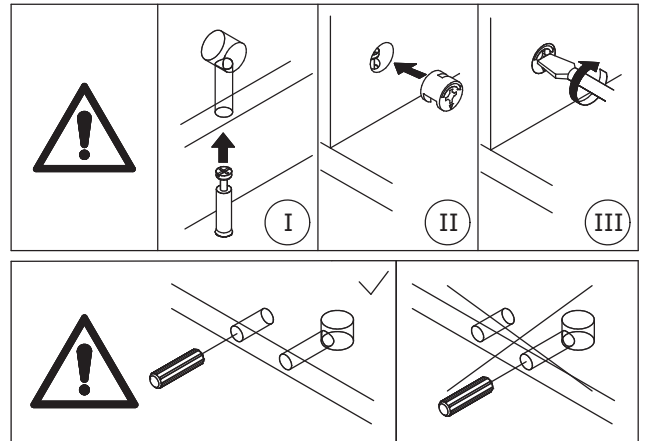

Ø 3 x 12 mm

F x 2

G x 12

Ø 3.5 x 14 mm

⚠ WARNING

Children have died from furniture tipover. To reduce the risk of furniture tipover:

- ALWAYS install Anti-tip device provided.
- NEVER put a TV on this product.
- NEVER allow children to stand, climb or hang on drawers, doors, or shelves.
- NEVER open more than one drawer at a time.
- Place heaviest items in the lowest drawers.

*This is a permanent label.
Do not remove!*

ASSEMBLED BY 2 ADULTS

1

Insert quickfit screw(A) into No.6 and 7 board with a screwdriver as shown.

2

Attach No.3,4,5 board to board 7 with wooden dowel(C) and turn cam locks(B) clockwise to tighten as shown.

3

Slide No.2 board into available slots as shown.

4

Attach No.6 board to No.3,4,5 with wooden dowel(C) and turn cam locks(B) clockwise to tighten as shown.

5

Fix back board No.8 with screw(E) as shown.

6

Fix hinge(F) to No.1 board with screw(G) as shown. Please don't use an electric screwdriver or use force to rotate, may cause crack.