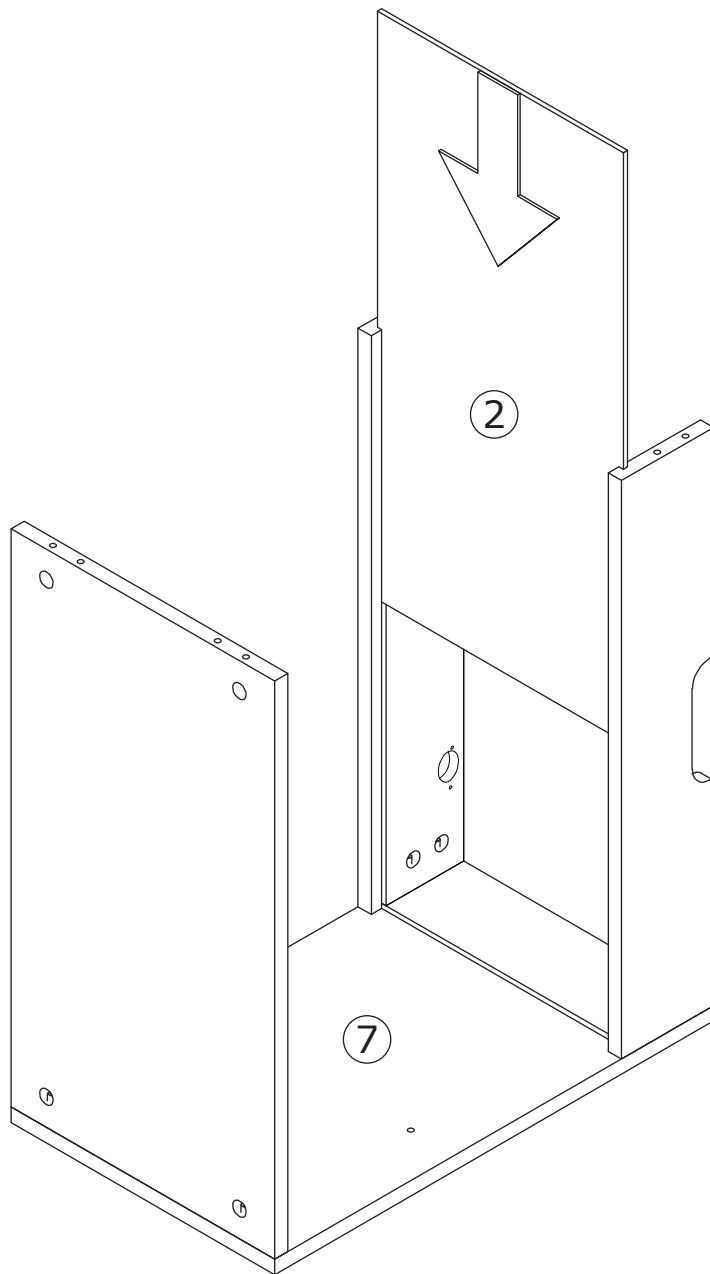

Ø 3 x 12 mm

F x 2

G x 12

Ø 3.5 x 14 mm

⚠ WARNING

Children have died from furniture tipover. To reduce the risk of furniture tipover:

- ALWAYS install Anti-tip device provided.
- NEVER put a TV on this product.
- NEVER allow children to stand, climb or hang on drawers, doors, or shelves.
- NEVER open more than one drawer at a time.
- Place heaviest items in the lowest drawers.

*This is a permanent label.
Do not remove!*

ASSEMBLED BY 2 ADULTS

1

Insert quickfit screw(A) into No.6 and 7 board with a screwdriver as shown.

2

Attach No.3,4,5 board to board 7 with wooden dowel(C) and turn cam locks(B) clockwise to tighten as shown.

3

Slide No.2 board into available slots as shown.

4

Attach No.6 board to No.3,4,5 with wooden dowel(C) and turn cam locks(B) clockwise to tighten as shown.

5

Fix back board No.8 with screw(E) as shown.

6

Fix hinge(F) to No.1 board with screw(G) as shown. Please don't use an electric screwdriver or use force to rotate, may cause crack.