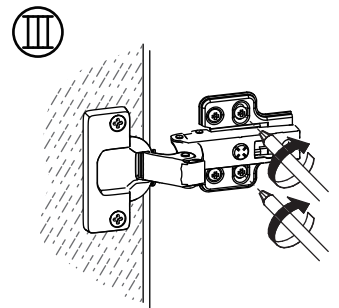

Ø 3 x 12 mm

F x 2

G x 12

Ø 3.5 x 14 mm

⚠ WARNING

Children have died from furniture tipover. To reduce the risk of furniture tipover:

- ALWAYS install Anti-tip device provided.
- NEVER put a TV on this product.
- NEVER allow children to stand, climb or hang on drawers, doors, or shelves.
- NEVER open more than one drawer at a time.
- Place heaviest items in the lowest drawers.

*This is a permanent label.
Do not remove!*

ASSEMBLED BY 2 ADULTS

1

Insert quickfit screw(A) into No.6 and 7 board with a screwdriver as shown.

2

Attach No.3,4,5 board to board 7 with wooden dowel(C) and turn cam locks(B) clockwise to tighten as shown.

3

Slide No.2 board into available slots as shown.

4

Attach No.6 board to No.3,4,5 with wooden dowel(C) and turn cam locks(B) clockwise to tighten as shown.

5

Fix back board No.8 with screw(E) as shown.

6

Fix hinge(F) to No.1 board with screw(G) as shown. Please don't use an electric screwdriver or use force to rotate, may cause crack.

7

G x 4  Ø 3.5 x 14 mm	
---	---

Attach No.1 board to No.3 by fixing hinge with screw(G) as shown.
Please don't use an electric screwdriver or use force to rotate,
may cause crack.

8

9

D x 4

Insert part(D) into No.6,7 board.
Put No.9 shelf in.