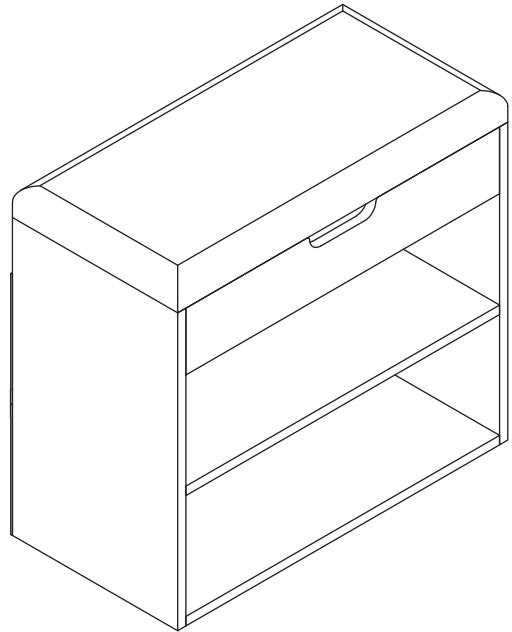

3

Slide No.2 board into available slots as shown.

4

Attach No.6 board to No.3,4,5 with wooden dowel(C) and turn cam locks(B) clockwise to tighten as shown.

5

Fix back board No.8 with screw(E) as shown.

6

Fix hinge(F) to No.1 board with screw(G) as shown. Please don't use an electric screwdriver or use force to rotate, may cause crack.

7

G x 4  Ø 3.5 x 14 mm	
---	---

Attach No.1 board to No.3 by fixing hinge with screw(G) as shown.
Please don't use an electric screwdriver or use force to rotate,
may cause crack.

8

9

D x 4

Insert part(D) into No.6,7 board.
Put No.9 shelf in.