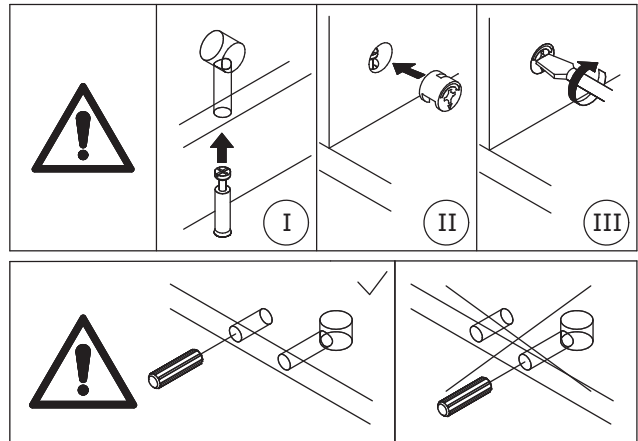

*This is a permanent label.
Do not remove!*

ASSEMBLED BY 2 ADULTS

1

Insert quickfit screw(A) into No.6 and 7 board with a screwdriver as shown.

2

Attach No.3,4,5 board to board 7 with wooden dowel(C) and turn cam locks(B) clockwise to tighten as shown.

3

Slide No.2 board into available slots as shown.

4

Attach No.6 board to No.3,4,5 with wooden dowel(C) and turn cam locks(B) clockwise to tighten as shown.

5

Fix back board No.8 with screw(E) as shown.

6

Fix hinge(F) to No.1 board with screw(G) as shown. Please don't use an electric screwdriver or use force to rotate, may cause crack.

7

G x 4  Ø 3.5 x 14 mm	
---	---

Attach No.1 board to No.3 by fixing hinge with screw(G) as shown.
Please don't use an electric screwdriver or use force to rotate,
may cause crack.

8

9

D x 4

Insert part(D) into No.6,7 board.
Put No.9 shelf in.