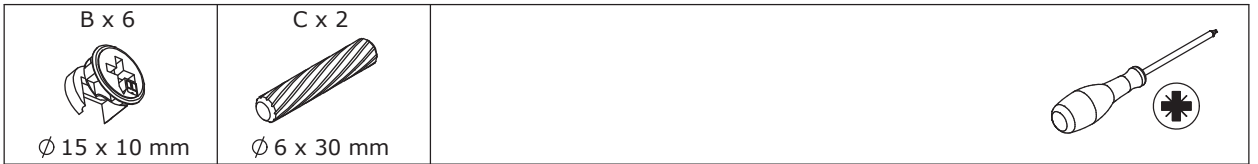

Ø 3 x 12 mm

F x 2

G x 12

Ø 3.5 x 14 mm

⚠ WARNING

Children have died from furniture tipover. To reduce the risk of furniture tipover:

- ALWAYS install Anti-tip device provided.
- NEVER put a TV on this product.
- NEVER allow children to stand, climb or hang on drawers, doors, or shelves.
- NEVER open more than one drawer at a time.
- Place heaviest items in the lowest drawers.

*This is a permanent label.
Do not remove!*

ASSEMBLED BY 2 ADULTS

1

Insert quickfit screw(A) into No.6 and 7 board with a screwdriver as shown.

2

Attach No.3,4,5 board to board 7 with wooden dowel(C) and turn cam locks(B) clockwise to tighten as shown.