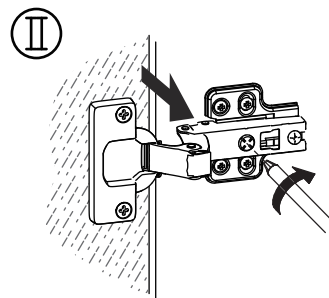

Ø 3 x 12 mm

F x 2

G x 12

Ø 3.5 x 14 mm

⚠ WARNING

Children have died from furniture tipover. To reduce the risk of furniture tipover:

- ALWAYS install Anti-tip device provided.
- NEVER put a TV on this product.
- NEVER allow children to stand, climb or hang on drawers, doors, or shelves.
- NEVER open more than one drawer at a time.
- Place heaviest items in the lowest drawers.

*This is a permanent label.
Do not remove!*

ASSEMBLED BY 2 ADULTS

1

Insert quickfit screw(A) into No.6 and 7 board with a screwdriver as shown.

2

Attach No.3,4,5 board to board 7 with wooden dowel(C) and turn cam locks(B) clockwise to tighten as shown.

3

Slide No.2 board into available slots as shown.

4

Attach No.6 board to No.3,4,5 with wooden dowel(C) and turn cam locks(B) clockwise to tighten as shown.

5

Fix back board No.8 with screw(E) as shown.

6

Fix hinge(F) to No.1 board with screw(G) as shown. Please don't use an electric screwdriver or use force to rotate, may cause crack.

7

G x 4  Ø 3.5 x 14 mm	
---	---

Attach No.1 board to No.3 by fixing hinge with screw(G) as shown.
Please don't use an electric screwdriver or use force to rotate,
may cause crack.

8

9

D x 4

Insert part(D) into No.6,7 board.
Put No.9 shelf in.