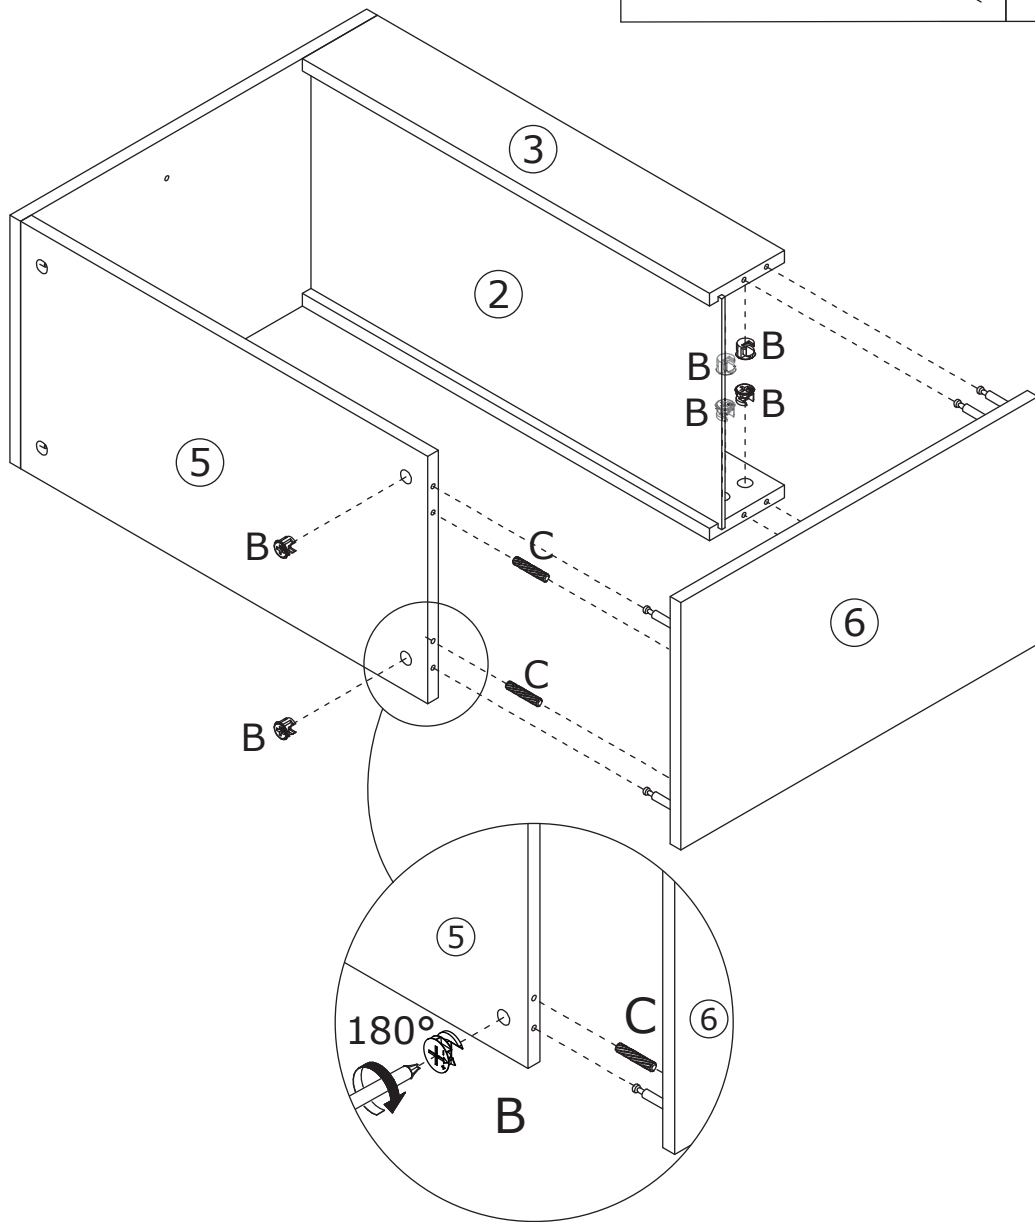

3

Slide No.2 board into available slots as shown.

4

Attach No.6 board to No.3,4,5 with wooden dowel(C) and turn cam locks(B) clockwise to tighten as shown.

5

Fix back board No.8 with screw(E) as shown.

6

Fix hinge(F) to No.1 board with screw(G) as shown. Please don't use an electric screwdriver or use force to rotate, may cause crack.

7

G x 4  Ø 3.5 x 14 mm	
---	---

Attach No.1 board to No.3 by fixing hinge with screw(G) as shown.
Please don't use an electric screwdriver or use force to rotate,
may cause crack.

8

9

D x 4

Insert part(D) into No.6,7 board.
Put No.9 shelf in.