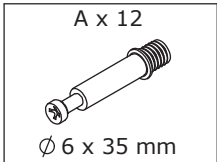

1

Insert quickfit screw(A) into No.6 and 7 board with a screwdriver as shown.