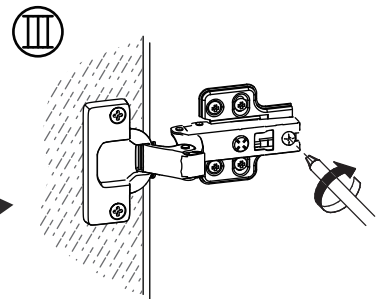

Ø 3 x 12 mm

F x 2

G x 12

Ø 3.5 x 14 mm

⚠ WARNING

Children have died from furniture tipover. To reduce the risk of furniture tipover:

- ALWAYS install Anti-tip device provided.
- NEVER put a TV on this product.
- NEVER allow children to stand, climb or hang on drawers, doors, or shelves.
- NEVER open more than one drawer at a time.
- Place heaviest items in the lowest drawers.

*This is a permanent label.
Do not remove!*

ASSEMBLED BY 2 ADULTS

1

Insert quickfit screw(A) into No.6 and 7 board with a screwdriver as shown.

2

Attach No.3,4,5 board to board 7 with wooden dowel(C) and turn cam locks(B) clockwise to tighten as shown.

3

Slide No.2 board into available slots as shown.

4

Attach No.6 board to No.3,4,5 with wooden dowel(C) and turn cam locks(B) clockwise to tighten as shown.

5

Fix back board No.8 with screw(E) as shown.

6

Fix hinge(F) to No.1 board with screw(G) as shown. Please don't use an electric screwdriver or use force to rotate, may cause crack.

7

G x 4  Ø 3.5 x 14 mm	
---	---

Attach No.1 board to No.3 by fixing hinge with screw(G) as shown.
Please don't use an electric screwdriver or use force to rotate,
may cause crack.

8

9

D x 4

Insert part(D) into No.6,7 board.
Put No.9 shelf in.