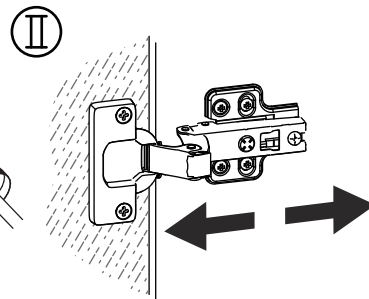

Ø 3 x 12 mm

F x 2

G x 12

Ø 3.5 x 14 mm

⚠ WARNING

Children have died from furniture tipover. To reduce the risk of furniture tipover:

- ALWAYS install Anti-tip device provided.
- NEVER put a TV on this product.
- NEVER allow children to stand, climb or hang on drawers, doors, or shelves.
- NEVER open more than one drawer at a time.
- Place heaviest items in the lowest drawers.

*This is a permanent label.
Do not remove!*

ASSEMBLED BY 2 ADULTS

1

Insert quickfit screw(A) into No.6 and 7 board with a screwdriver as shown.

2

Attach No.3,4,5 board to board 7 with wooden dowel(C) and turn cam locks(B) clockwise to tighten as shown.

3

Slide No.2 board into available slots as shown.

4

Attach No.6 board to No.3,4,5 with wooden dowel(C) and turn cam locks(B) clockwise to tighten as shown.

5

Fix back board No.8 with screw(E) as shown.

6

Fix hinge(F) to No.1 board with screw(G) as shown. Please don't use an electric screwdriver or use force to rotate, may cause crack.

7

G x 4  Ø 3.5 x 14 mm	
---	---

Attach No.1 board to No.3 by fixing hinge with screw(G) as shown.
Please don't use an electric screwdriver or use force to rotate,
may cause crack.

8

9

D x 4

Insert part(D) into No.6,7 board.
Put No.9 shelf in.