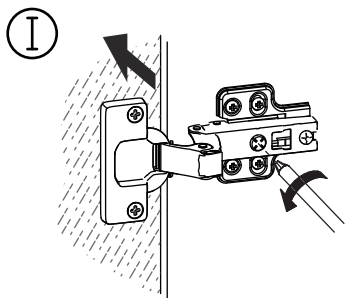

Ø 3 x 12 mm

F x 2

G x 12

Ø 3.5 x 14 mm

⚠ WARNING

Children have died from furniture tipover. To reduce the risk of furniture tipover:

- ALWAYS install Anti-tip device provided.
- NEVER put a TV on this product.
- NEVER allow children to stand, climb or hang on drawers, doors, or shelves.
- NEVER open more than one drawer at a time.
- Place heaviest items in the lowest drawers.

*This is a permanent label.
Do not remove!*

ASSEMBLED BY 2 ADULTS

1

Insert quickfit screw(A) into No.6 and 7 board with a screwdriver as shown.

2

Attach No.3,4,5 board to board 7 with wooden dowel(C) and turn cam locks(B) clockwise to tighten as shown.

3

Slide No.2 board into available slots as shown.

4

Attach No.6 board to No.3,4,5 with wooden dowel(C) and turn cam locks(B) clockwise to tighten as shown.

5

Fix back board No.8 with screw(E) as shown.

6

Fix hinge(F) to No.1 board with screw(G) as shown. Please don't use an electric screwdriver or use force to rotate, may cause crack.

7

G x 4  Ø 3.5 x 14 mm	
---	---

Attach No.1 board to No.3 by fixing hinge with screw(G) as shown.
Please don't use an electric screwdriver or use force to rotate,
may cause crack.

8

9

D x 4

Insert part(D) into No.6,7 board.
Put No.9 shelf in.