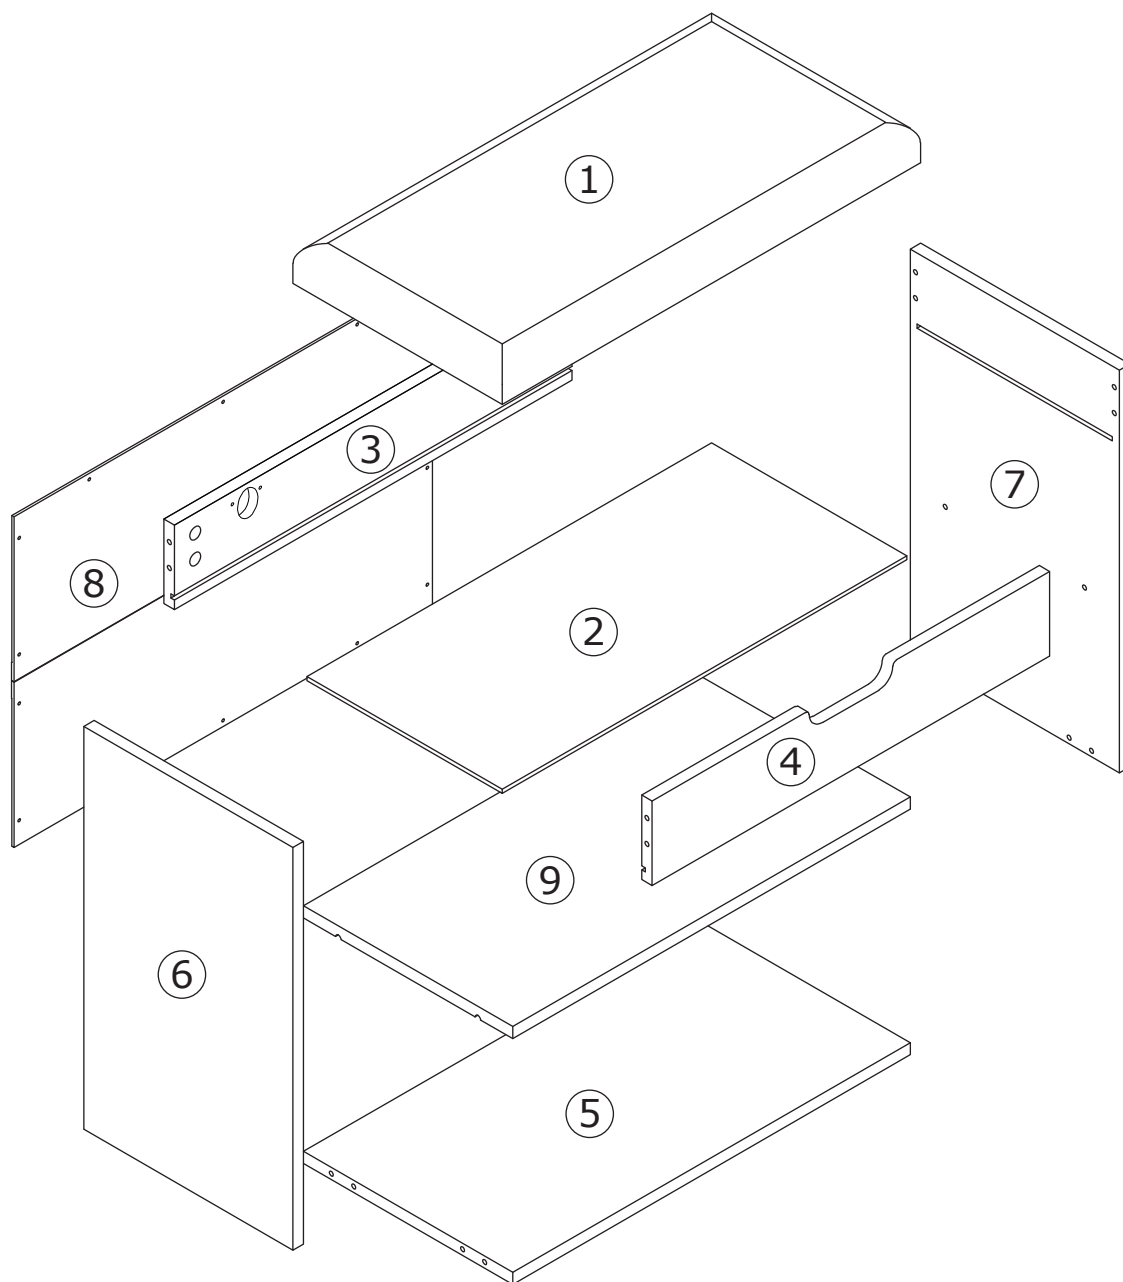

Ø 3 x 12 mm

F x 2

G x 12

Ø 3.5 x 14 mm

⚠ WARNING

Children have died from furniture tipover. To reduce the risk of furniture tipover:

- ALWAYS install Anti-tip device provided.
- NEVER put a TV on this product.
- NEVER allow children to stand, climb or hang on drawers, doors, or shelves.
- NEVER open more than one drawer at a time.
- Place heaviest items in the lowest drawers.

*This is a permanent label.
Do not remove!*

ASSEMBLED BY 2 ADULTS

1

Insert quickfit screw(A) into No.6 and 7 board with a screwdriver as shown.

2

Attach No.3,4,5 board to board 7 with wooden dowel(C) and turn cam locks(B) clockwise to tighten as shown.