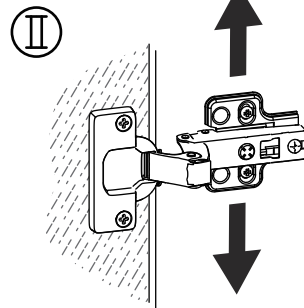

Ø 3 x 12 mm

F x 2

G x 12

Ø 3.5 x 14 mm

⚠ WARNING

Children have died from furniture tipover. To reduce the risk of furniture tipover:

- ALWAYS install Anti-tip device provided.
- NEVER put a TV on this product.
- NEVER allow children to stand, climb or hang on drawers, doors, or shelves.
- NEVER open more than one drawer at a time.
- Place heaviest items in the lowest drawers.

*This is a permanent label.
Do not remove!*

ASSEMBLED BY 2 ADULTS

1

Insert quickfit screw(A) into No.6 and 7 board with a screwdriver as shown.

2

Attach No.3,4,5 board to board 7 with wooden dowel(C) and turn cam locks(B) clockwise to tighten as shown.

3

Slide No.2 board into available slots as shown.

4

Attach No.6 board to No.3,4,5 with wooden dowel(C) and turn cam locks(B) clockwise to tighten as shown.

5

Fix back board No.8 with screw(E) as shown.

6

Fix hinge(F) to No.1 board with screw(G) as shown. Please don't use an electric screwdriver or use force to rotate, may cause crack.

7

G x 4  Ø 3.5 x 14 mm	
---	---

Attach No.1 board to No.3 by fixing hinge with screw(G) as shown.
Please don't use an electric screwdriver or use force to rotate,
may cause crack.

8

9

D x 4

Insert part(D) into No.6,7 board.
Put No.9 shelf in.