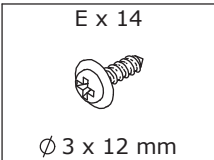

3

Slide No.2 board into available slots as shown.

4

Attach No.6 board to No.3,4,5 with wooden dowel(C) and turn cam locks(B) clockwise to tighten as shown.

5

Fix back board No.8 with screw(E) as shown.

6

Fix hinge(F) to No.1 board with screw(G) as shown. Please don't use an electric screwdriver or use force to rotate, may cause crack.

7

G x 4  Ø 3.5 x 14 mm	
---	---

Attach No.1 board to No.3 by fixing hinge with screw(G) as shown.
Please don't use an electric screwdriver or use force to rotate,
may cause crack.

8

9

D x 4

Insert part(D) into No.6,7 board.
Put No.9 shelf in.