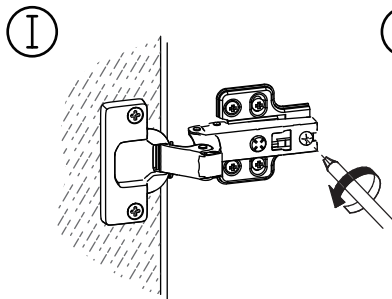

Ø 3 x 12 mm

F x 2

G x 12

Ø 3.5 x 14 mm

⚠ WARNING

Children have died from furniture tipover. To reduce the risk of furniture tipover:

- ALWAYS install Anti-tip device provided.
- NEVER put a TV on this product.
- NEVER allow children to stand, climb or hang on drawers, doors, or shelves.
- NEVER open more than one drawer at a time.
- Place heaviest items in the lowest drawers.

*This is a permanent label.
Do not remove!*

ASSEMBLED BY 2 ADULTS

1

Insert quickfit screw(A) into No.6 and 7 board with a screwdriver as shown.

2

Attach No.3,4,5 board to board 7 with wooden dowel(C) and turn cam locks(B) clockwise to tighten as shown.

3

Slide No.2 board into available slots as shown.

4

Attach No.6 board to No.3,4,5 with wooden dowel(C) and turn cam locks(B) clockwise to tighten as shown.

5

Fix back board No.8 with screw(E) as shown.

6

Fix hinge(F) to No.1 board with screw(G) as shown. Please don't use an electric screwdriver or use force to rotate, may cause crack.

7

G x 4  Ø 3.5 x 14 mm	
---	---

Attach No.1 board to No.3 by fixing hinge with screw(G) as shown.
Please don't use an electric screwdriver or use force to rotate,
may cause crack.

8

9

D x 4

Insert part(D) into No.6,7 board.
Put No.9 shelf in.