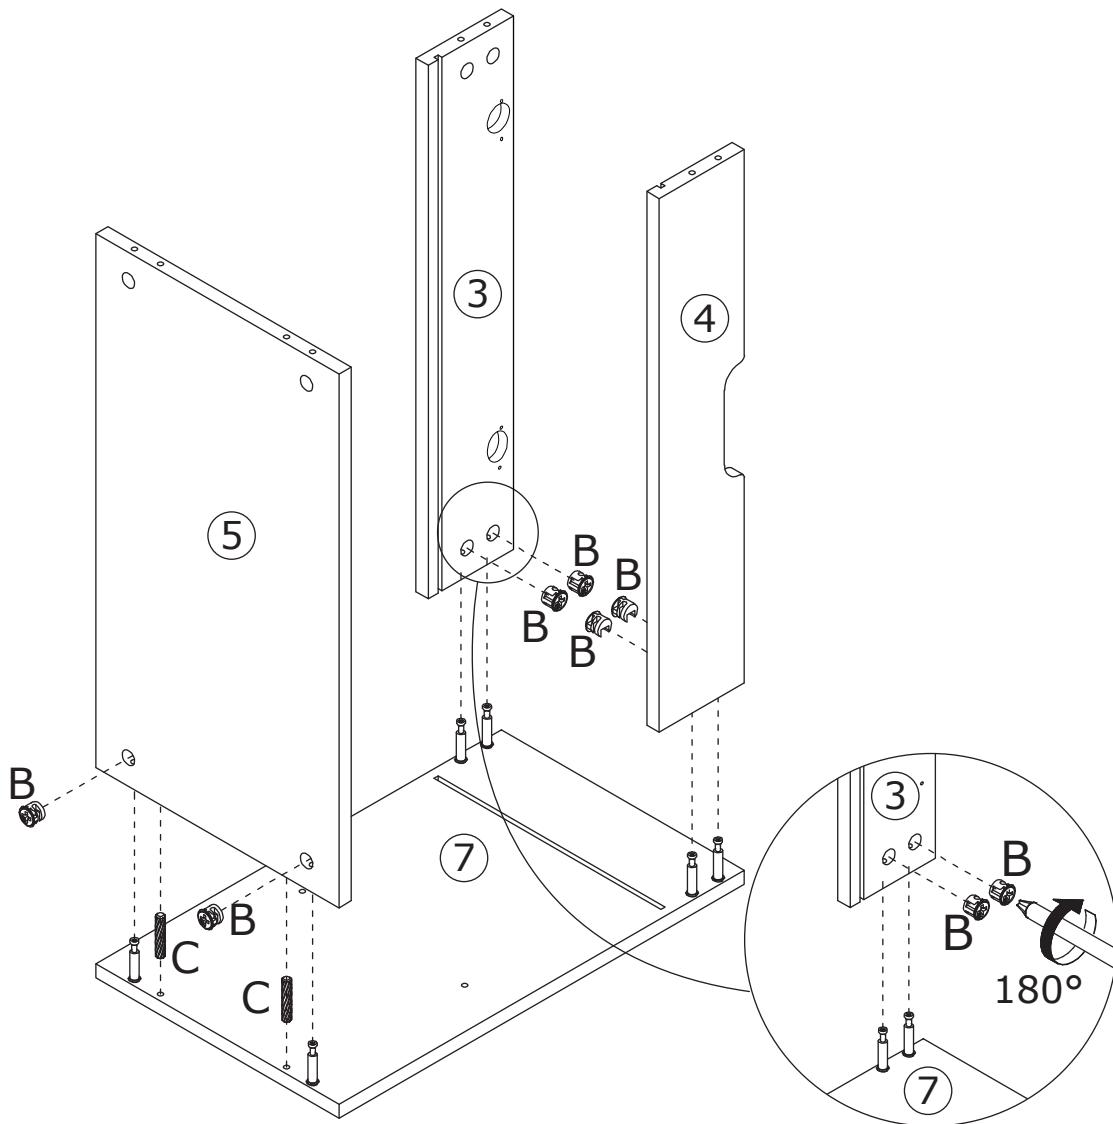

Ø 3 x 12 mm

F x 2

G x 12

Ø 3.5 x 14 mm

⚠ WARNING

Children have died from furniture tipover. To reduce the risk of furniture tipover:

- ALWAYS install Anti-tip device provided.
- NEVER put a TV on this product.
- NEVER allow children to stand, climb or hang on drawers, doors, or shelves.
- NEVER open more than one drawer at a time.
- Place heaviest items in the lowest drawers.

*This is a permanent label.
Do not remove!*

ASSEMBLED BY 2 ADULTS

1

Insert quickfit screw(A) into No.6 and 7 board with a screwdriver as shown.

2

Attach No.3,4,5 board to board 7 with wooden dowel(C) and turn cam locks(B) clockwise to tighten as shown.

3

Slide No.2 board into available slots as shown.

4

Attach No.6 board to No.3,4,5 with wooden dowel(C) and turn cam locks(B) clockwise to tighten as shown.

5

Fix back board No.8 with screw(E) as shown.

6

Fix hinge(F) to No.1 board with screw(G) as shown. Please don't use an electric screwdriver or use force to rotate, may cause crack.

7

G x 4  Ø 3.5 x 14 mm	
---	---

Attach No.1 board to No.3 by fixing hinge with screw(G) as shown.
Please don't use an electric screwdriver or use force to rotate,
may cause crack.

8

9

D x 4

Insert part(D) into No.6,7 board.
Put No.9 shelf in.