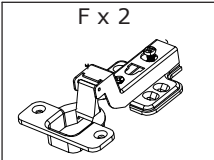

3

Slide No.2 board into available slots as shown.

4

Attach No.6 board to No.3,4,5 with wooden dowel(C) and turn cam locks(B) clockwise to tighten as shown.

5

Fix back board No.8 with screw(E) as shown.

6

Fix hinge(F) to No.1 board with screw(G) as shown. Please don't use an electric screwdriver or use force to rotate, may cause crack.

7

G x 4  Ø 3.5 x 14 mm	
---	---

Attach No.1 board to No.3 by fixing hinge with screw(G) as shown.
Please don't use an electric screwdriver or use force to rotate,
may cause crack.

8

9

D x 4

Insert part(D) into No.6,7 board.
Put No.9 shelf in.