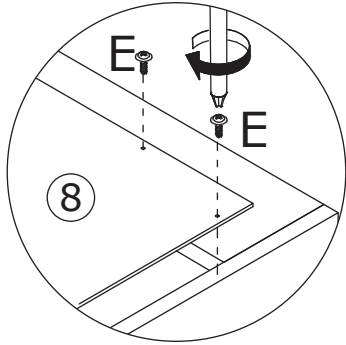

Ø 3 x 12 mm

F x 2

G x 12

Ø 3.5 x 14 mm

⚠ WARNING

Children have died from furniture tipover. To reduce the risk of furniture tipover:

- ALWAYS install Anti-tip device provided.
- NEVER put a TV on this product.
- NEVER allow children to stand, climb or hang on drawers, doors, or shelves.
- NEVER open more than one drawer at a time.
- Place heaviest items in the lowest drawers.

*This is a permanent label.
Do not remove!*

ASSEMBLED BY 2 ADULTS

1

Insert quickfit screw(A) into No.6 and 7 board with a screwdriver as shown.

2

Attach No.3,4,5 board to board 7 with wooden dowel(C) and turn cam locks(B) clockwise to tighten as shown.

3

Slide No.2 board into available slots as shown.

4

Attach No.6 board to No.3,4,5 with wooden dowel(C) and turn cam locks(B) clockwise to tighten as shown.

5

Fix back board No.8 with screw(E) as shown.

6

Fix hinge(F) to No.1 board with screw(G) as shown. Please don't use an electric screwdriver or use force to rotate, may cause crack.

7

G x 4  Ø 3.5 x 14 mm	
---	---

Attach No.1 board to No.3 by fixing hinge with screw(G) as shown.
Please don't use an electric screwdriver or use force to rotate,
may cause crack.

8

9

D x 4

Insert part(D) into No.6,7 board.
Put No.9 shelf in.