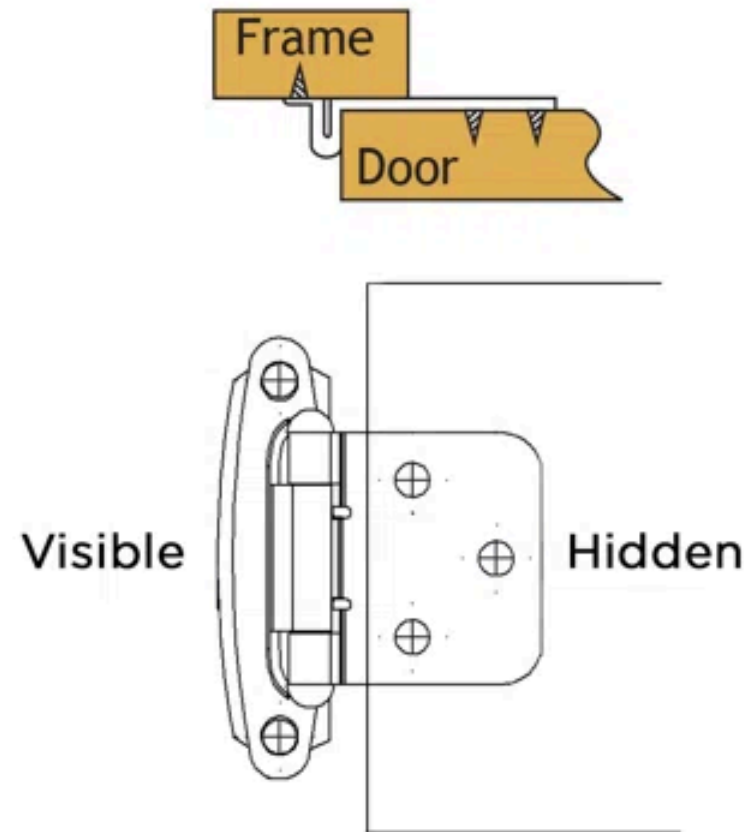

Surface Mount Face Frame Hinges

Used with Face Frame Cabinets • Semi-Concealed • Self-Closing

This hinge is mounted visibly on the outside of the cabinet and the door sits flush within the frame.