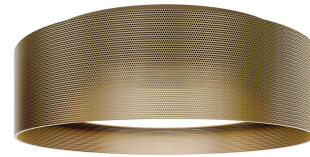

WAC LIGHTING

Grille

Ceiling Mount 4CCT

Fixture Type: _____
Catalog Number: _____
Project: _____
Location: _____

Model & Size	Color Temp	Finish	LED Watts	LED Lumens	Delivered Lumens
FM-57518 18"	2700K	AB Aged Brass	34W	2144	1061
	3000K	BK Black			
	3500K				
	4000K				

Example: **FM-57518-40-BK**

For custom requests please contact customs@wacighting.com

DESCRIPTION

A perforated metal shade offers additional visual interest from tiny pinpoints of illumination. Its frosted glass diffuser casts a lovely downward glow.

FEATURES

- Built in color temperature adjustability. Switch from 2700K/3000K/3500K/4000K
- Option to pre-select color temperature or adjust in the field
- Driver included
- 5 Year warranty

SPECIFICATIONS

Color Temp:	2700K,3000K,3500K,4000K
Input:	120-277V,50/60Hz
CRI	90
Dimming:	ELV: 100-10% , TRIAC: 100-10%
Rated Life:	50,000 Hours
Mounting:	Can be mounted on ceiling or wall in all orientations
Standards:	ETL, cETL, Title 24 JA8 Compliant, Damp Location Listed
Construction	Metal Hardware