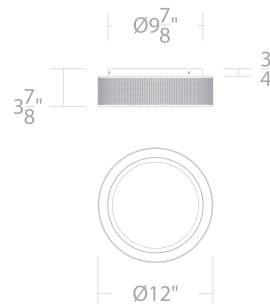

LINE DRAWING: