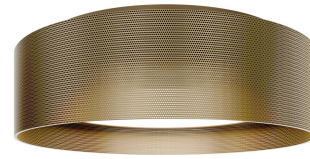

WAC LIGHTING

Grille

Ceiling Mount 4CCT

Fixture Type: _____
Catalog Number: _____
Project: _____
Location: _____

Model & Size	Color Temp	Finish	LED Watts	LED Lumens	Delivered Lumens
FM-57512 12"	2700K	AB Aged Brass	21W	1061	645
	3000K	BK Black			
	3500K				
	4000K				

Example: **FM-57512-40-BK**

For custom requests please contact customs@wacighting.com

DESCRIPTION

A perforated metal shade offers additional visual interest from tiny pinpoints of illumination. Its frosted glass diffuser casts a lovely downward glow.

FINISHES:

Aged Brass

Black

LINE DRAWING:

FM-57512

WAC LIGHTING

Grille

Ceiling Mount 4CCT

Example: **FM-57518-40-BK**

For custom requests please contact customs@wacighting.com

DESCRIPTION

A perforated metal shade offers additional visual interest from tiny pinpoints of illumination. Its frosted glass diffuser casts a lovely downward glow.