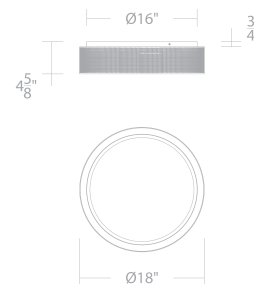

FINISHES:

Aged Brass

Black

LINE DRAWING:

FM-57518