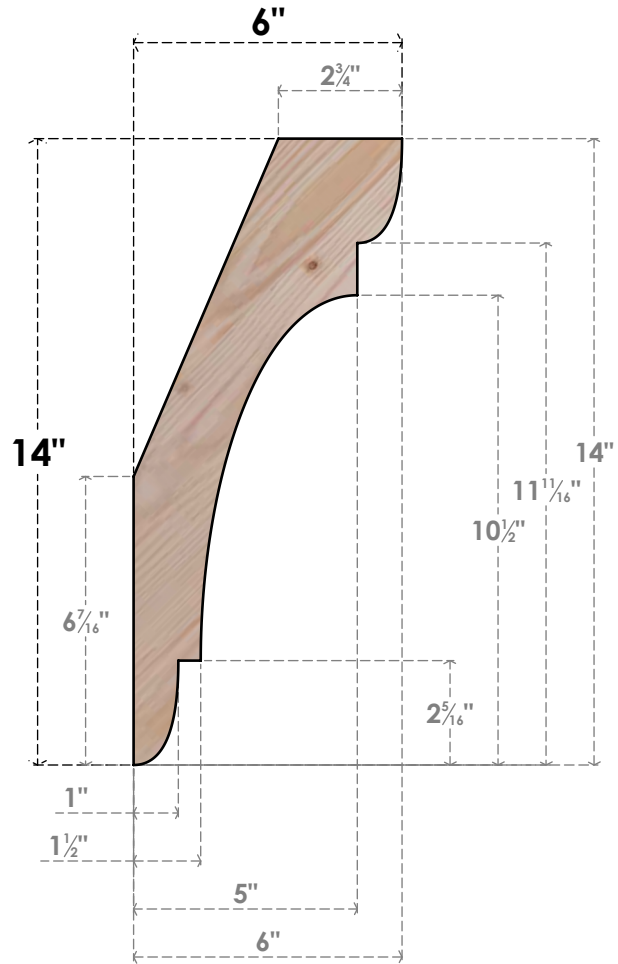

BRC06X06X14OLY00SDF

5 1/2"W X 6"D X 14"H OLYMPIC SMOOTH BRACE, DOUGLAS FIR

SIDE

FRONT

EKENA MILLWORK
 2300 WEST MAIN ST.
 CLARKSVILLE, TX 75426
 TOLL FREE: 866-607-0453
 WWW.EKENAMILLWORK.COM

NOTES

1. INSTALLATION TO BE COMPLETED IN ACCORDANCE WITH MANUFACTURER'S SPECIFICATIONS.
2. DRAWING MAY NOT BE TO SCALE
3. THIS DRAWING IS INTENDED FOR DESIGN AND PLANNING PURPOSES ONLY.
4. ALL INFORMATION CONTAINED HEREIN WAS CURRENT AT THE TIME OF DEVELOPMENT BUT MUST BE REVIEWED AND APPROVED BY THE PRODUCT MANUFACTURER TO BE CONSIDERED ACCURATE.
5. PRODUCTS ARE NOT KILN DRIED. THIS ITEM IS UNIQUE AND WILL CONTAIN THE NATURAL VARIATIONS THAT THE WOOD SPECIES OFFERS. THIS MAY RESULT IN VARIATIONS UP TO 1/4"