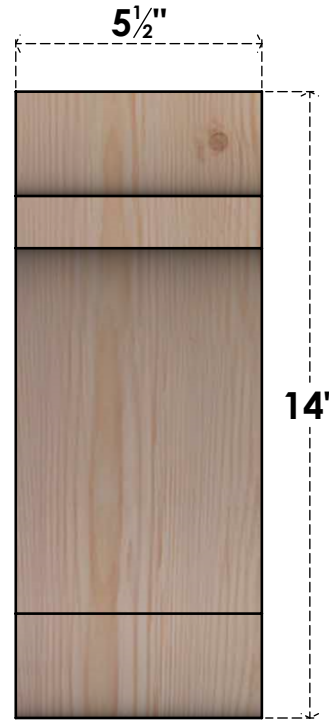

BRC06X06X14OLY00SDF

5 1/2"W X 6"D X 14"H OLYMPIC SMOOTH BRACE, DOUGLAS FIR

SIDE

FRONT

EKENA MILLWORK
 2300 WEST MAIN ST.
 CLARKSVILLE, TX 75426
 TOLL FREE: 866-607-0453
 WWW.EKENAMILLWORK.COM

NOTES

1. INSTALLATION TO BE COMPLETED IN ACCORDANCE WITH MANUFACTURER'S SPECIFICATIONS.
2. DRAWING MAY NOT BE TO SCALE
3. THIS DRAWING IS INTENDED FOR DESIGN AND PLANNING PURPOSES ONLY.
4. ALL INFORMATION CONTAINED HEREIN WAS CURRENT AT THE TIME OF DEVELOPMENT BUT MUST BE REVIEWED AND APPROVED BY THE PRODUCT MANUFACTURER TO BE CONSIDERED ACCURATE.
5. PRODUCTS ARE NOT KILN DRIED. THIS ITEM IS UNIQUE AND WILL CONTAIN THE NATURAL VARIATIONS THAT THE WOOD SPECIES OFFERS. THIS MAY RESULT IN VARIATIONS UP TO 1/4"