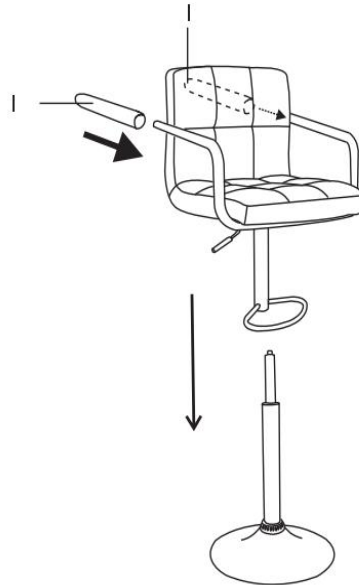

ASSEMBLY INSTRUCTIONS

Gas Lift Armed Barstool

Avoid using sharp objects such as a knife to cut open packing as you may accidentally damage the upholstery.

PARTS LIST			
ITEM	DESCRIPTION	SKETCH	QUANTITY
A	Seat		1pc
B	Arm		1pc
C	Gas lift		1pc
D	Footrest		1pc
E	Ring		1pc
F	Base		1pc
G	Bolts	 M6*16mm	8pcs
H	Allen key		1pc
I	Arm cover		2pcs

ASSEMBLY INSTRUCTIONS

Do not fully tighten bolts until assembly is complete.

STEP 1

STEP 2

STEP 3

STEP 4

STEP 5

CLEANING INSTRUCTIONS: Clean with soft cloth, brush, or lightly vacuum.