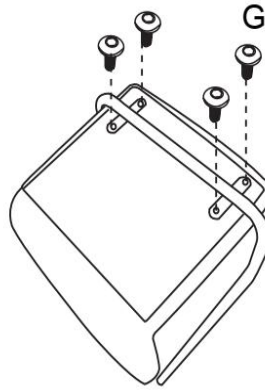

ASSEMBLY INSTRUCTIONS

Gas Lift Armed Barstool

Avoid using sharp objects such as a knife to cut open packing as you may accidentally damage the upholstery.

PARTS LIST			
ITEM	DESCRIPTION	SKETCH	QUANTITY
A	Seat		1pc
B	Arm		1pc
C	Gas lift		1pc
D	Footrest		1pc
E	Ring		1pc
F	Base		1pc
G	Bolts	 M6*16mm	8pcs
H	Allen key		1pc
I	Arm cover		2pcs

ASSEMBLY INSTRUCTIONS

Do not fully tighten bolts until assembly is complete.

STEP 1

STEP 2

STEP 3

STEP 4

STEP 5

CLEANING INSTRUCTIONS: Clean with soft cloth, brush, or lightly vacuum.