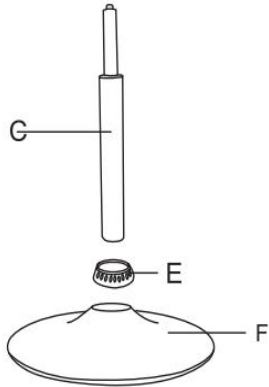

ASSEMBLY INSTRUCTIONS

Gas Lift Armed Barstool

Avoid using sharp objects such as a knife to cut open packing as you may accidentally damage the upholstery.

PARTS LIST			
ITEM	DESCRIPTION	SKETCH	QUANTITY
A	Seat		1pc
B	Arm		1pc
C	Gas lift		1pc
D	Footrest		1pc
E	Ring		1pc
F	Base		1pc
G	Bolts	 M6*16mm	8pcs
H	Allen key		1pc
I	Arm cover		2pcs

ASSEMBLY INSTRUCTIONS

Do not fully tighten bolts until assembly is complete.

STEP 1

STEP 2

STEP 3

STEP 4

STEP 5

CLEANING INSTRUCTIONS: Clean with soft cloth, brush, or lightly vacuum.