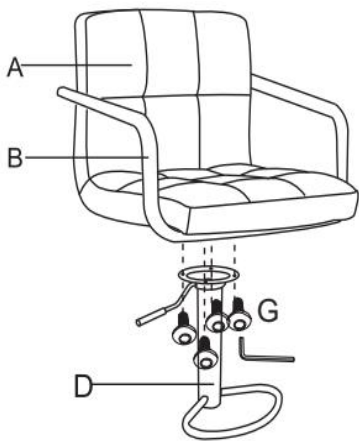

ASSEMBLY INSTRUCTIONS

Gas Lift Armed Barstool

Avoid using sharp objects such as a knife to cut open packing as you may accidentally damage the upholstery.

PARTS LIST			
ITEM	DESCRIPTION	SKETCH	QUANTITY
A	Seat		1pc
B	Arm		1pc
C	Gas lift		1pc
D	Footrest		1pc
E	Ring		1pc
F	Base		1pc
G	Bolts	 M6*16mm	8pcs
H	Allen key		1pc
I	Arm cover		2pcs

ASSEMBLY INSTRUCTIONS

Do not fully tighten bolts until assembly is complete.

STEP 1

STEP 2

STEP 3

STEP 4

STEP 5

CLEANING INSTRUCTIONS: Clean with soft cloth, brush, or lightly vacuum.

ADULT ASSEMBLY REQUIRED

If you are missing any parts or have any questions regarding assembly, do not return this item to the retailers store. Please call our toll-free, customer service number and have this assembly manual open to the parts list ready to provide the model name, number and part name or number.