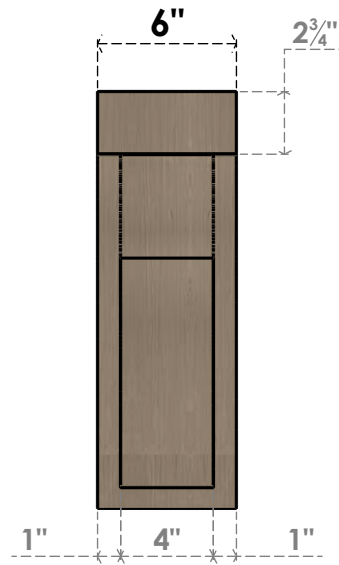

ITEM NUMBER: CORU06X12X18HELRCPR

6"W X 12"D X 18"H SERIES 2 CLASSIC HELENA ROUGH CEDAR TIMBERTHANE
FAUX WOOD CORBEL, PRIMED

SIDE PROFILE

FRONT PROFILE

ISOMETRIC

EKENA MILLWORK
2300 WEST MAIN ST.
CLARKSVILLE, TX 75426
TOLL FREE: 866-607-0453
WWW.EKENAMILLWORK.COM

NOTES

1. INSTALLATION TO BE COMPLETED IN ACCORDANCE WITH MANUFACTURER'S SPECIFICATIONS.
2. DRAWING MAY NOT BE TO SCALE
3. THIS DRAWING IS INTENDED FOR DESIGN AND PLANNING PURPOSES ONLY.
4. ALL INFORMATION CONTAINED HEREIN WAS CURRENT AT THE TIME OF DEVELOPMENT BUT MUST BE REVIEWED AND APPROVED BY THE PRODUCT MANUFACTURER TO BE CONSIDERED ACCURATE.
5. TIMBERTHANE ARCHITECTURAL PRODUCTS ARE MADE FROM HIGH DENSITY URETHANE AND COME FACTORY PRIMED