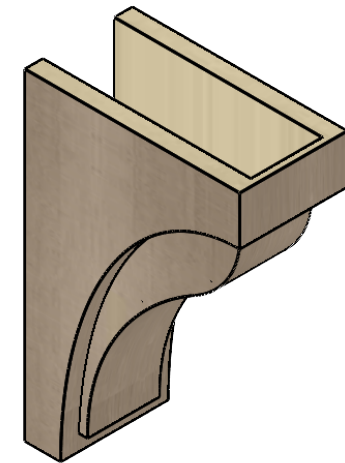

ITEM NUMBER: CORU06X12X18HELRCPR

6"W X 12"D X 18"H SERIES 2 CLASSIC HELENA ROUGH CEDAR TIMBERTHANE
FAUX WOOD CORBEL, PRIMED

SIDE PROFILE

FRONT PROFILE

ISOMETRIC

EKENA MILLWORK
2300 WEST MAIN ST.
CLARKSVILLE, TX 75426
TOLL FREE: 866-607-0453
WWW.EKENAMILLWORK.COM

NOTES

1. INSTALLATION TO BE COMPLETED IN ACCORDANCE WITH MANUFACTURER'S SPECIFICATIONS.
2. DRAWING MAY NOT BE TO SCALE
3. THIS DRAWING IS INTENDED FOR DESIGN AND PLANNING PURPOSES ONLY.
4. ALL INFORMATION CONTAINED HEREIN WAS CURRENT AT THE TIME OF DEVELOPMENT BUT MUST BE REVIEWED AND APPROVED BY THE PRODUCT MANUFACTURER TO BE CONSIDERED ACCURATE.
5. TIMBERTHANE ARCHITECTURAL PRODUCTS ARE MADE FROM HIGH DENSITY URETHANE AND COME FACTORY PRIMED