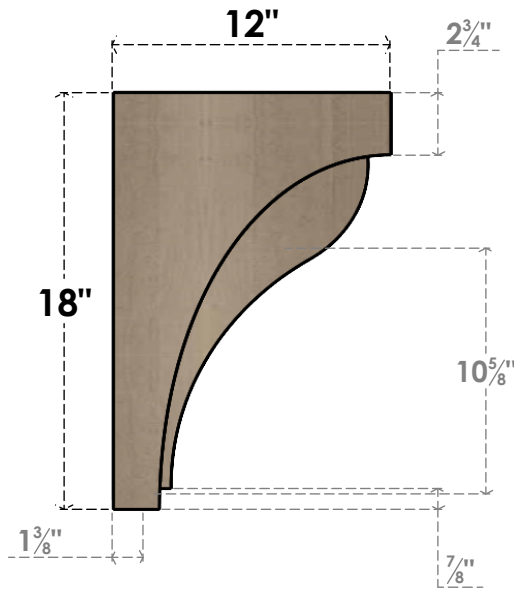

ITEM NUMBER: CORU06X12X18HELRCPR

6"W X 12"D X 18"H SERIES 2 CLASSIC HELENA ROUGH CEDAR TIMBERTHANE
FAUX WOOD CORBEL, PRIMED

SIDE PROFILE

FRONT PROFILE

ISOMETRIC

EKENA MILLWORK
2300 WEST MAIN ST.
CLARKSVILLE, TX 75426
TOLL FREE: 866-607-0453
WWW.EKENAMILLWORK.COM

NOTES

1. INSTALLATION TO BE COMPLETED IN ACCORDANCE WITH MANUFACTURER'S SPECIFICATIONS.
2. DRAWING MAY NOT BE TO SCALE
3. THIS DRAWING IS INTENDED FOR DESIGN AND PLANNING PURPOSES ONLY.
4. ALL INFORMATION CONTAINED HEREIN WAS CURRENT AT THE TIME OF DEVELOPMENT BUT MUST BE REVIEWED AND APPROVED BY THE PRODUCT MANUFACTURER TO BE CONSIDERED ACCURATE.
5. TIMBERTHANE ARCHITECTURAL PRODUCTS ARE MADE FROM HIGH DENSITY URETHANE AND COME FACTORY PRIMED