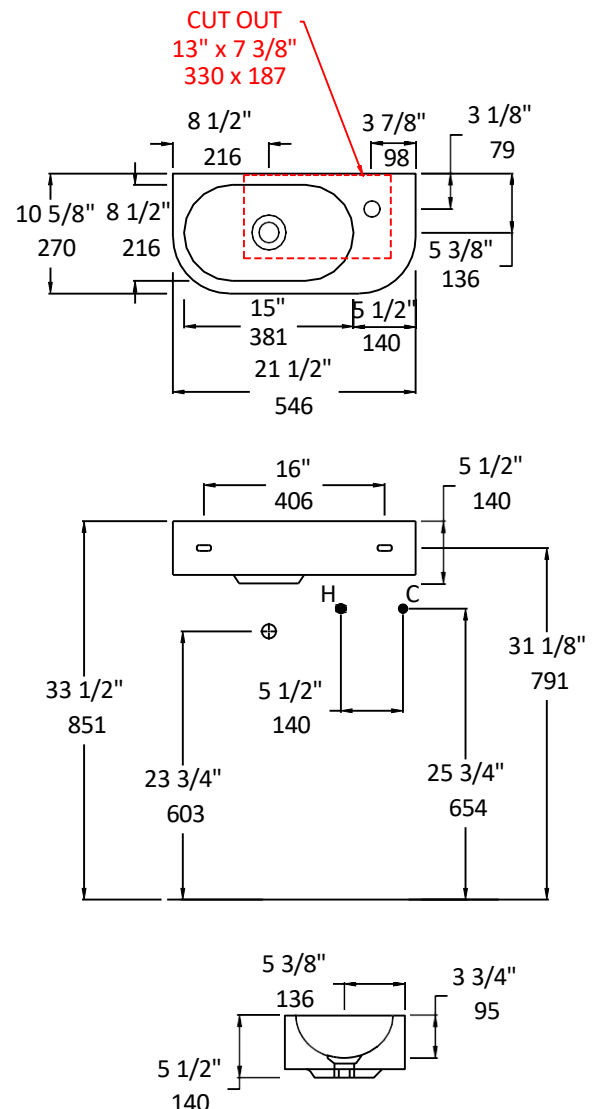

Specifications:

Installation:	On-counter or wall-mount
Exterior Dimensions:	21 1/2" w x 10 5/8" d x 5 1/2" h
Material:	Porcelain
Weight:	19 lbs
Overflow:	No
Finishes:	001 - White
Faucet Holes:	00 - no hole 01 - one hole on the right side only
Faucet Hole Size:	Ø 1 3/8"
Drain Hole Size:	Ø 1 3/4"
Cutout Size:	13" x 7 3/8" (template available upon request)

Features:

- Porcelain sink without overflow
- It must be installed against a wall on the back
- Mounting bolts are included
- Unglazed back
- Current cut-out template can be requested

Codes + Standards:

- Meets and exceeds applicable national codes and standards

Recommended Items:

- European drain without overflow
 - 7100-13

LACAVA reserves the right to revise any dimension or information on this sheet without notice. Dimensions are nominal and may vary within an industry accepted tolerance of 1/4". Drawings provided herein are meant to give the user an idea of the product and are not made to scale.