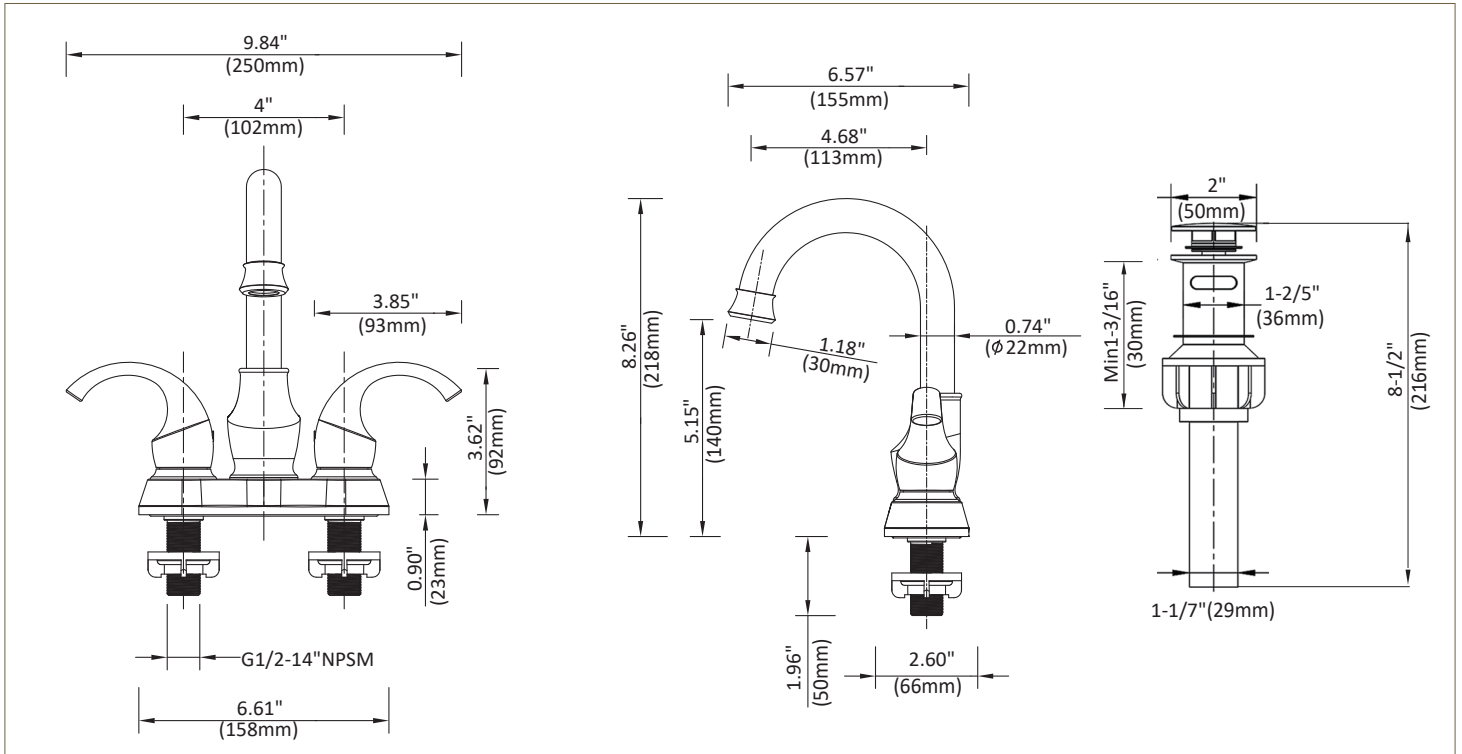

Specification

4 in. Centerset 2-Handle Bathroom Faucet

• STANDARD SPECIFICATIONS

HomLux faucets offer smooth operation, easy movement, self retraction, and secure docking

- 1.5 GPM (5.7 L/min) at 60 PSI
- Requires 2 hole sink
- Spout rotates 360°
- 1/4 turn ceramic valve for lifetime drip-free operation
- Metal construction with various finishes
- Includes non-metal pop-up waste assembly
- Quick connect system for easy installation