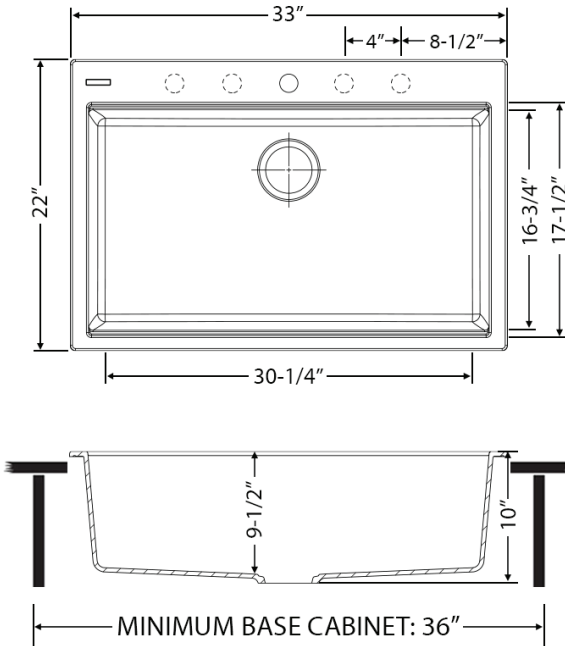

Cut-out
Template

Basket Strainer
[RVA1038BL/WH/GR]

Mounting Clips
[RVA11055]

Rinse Grid
[RVA41080BK/GR]

NOMINAL DIMENSIONS

Exterior: 33" (wide) x 22" (front-to-back)

Interior Bowl: 30-1/4" (wide) x 16-3/4" (front-to-back)

Bowl Depth: 9-1/2"

Minimum Cabinet Size: 36" wide

Drain Hole Size: 3 1/2"

Installation Type:
Topmount

Inside Corners:
Rounded

Drain Location:
Rear Center

RUVATI USA

www.ruvati.com

Butcher Block
[RVA2445ACA]

Deep Basket
Disposal Flange/Stopper
[RVA1052BL/GG]

Drain Cover
[RVA1034BK/WH]

DIMENSIONS

cUPC certified by IAPMO
to meet US and Canada
plumbing standards.

**SCAN TO REGISTER
YOUR WARRANTY**