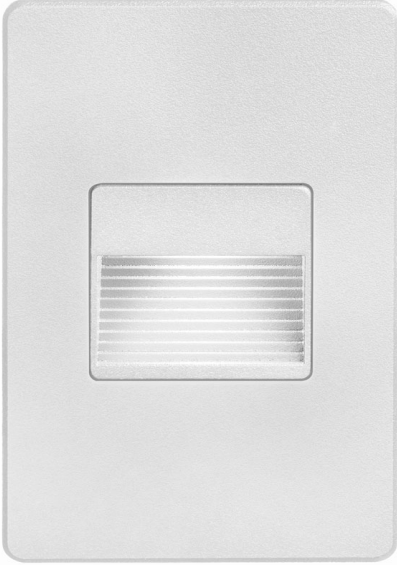

LED White Rectangle In/Outdoor 3W

120VAC input, L125mmxW78mmxH37mm, 2700K, 3.3W IP65, White Wall LED Light

#CONNECT!

Height	5"
Width/Length	3"
Depth	2.5"
Weight	0.44 lbs

Body Material	Metal
Finish/Color	White
Type of Finish	Powder Coating

Light Qty	1
Light Base	LED
Light Max Watt	3.3
Light Inc	Yes
Light Lumens	237
Light CRI	85+
Light CCT	2700K
Light Life	50000 Hours

Dimmable	Dimmable
LED Compatible	Integrated LED
Total Wattage	3.3W

Rated For	Indoor/Outdoor
Voltage	120VAC