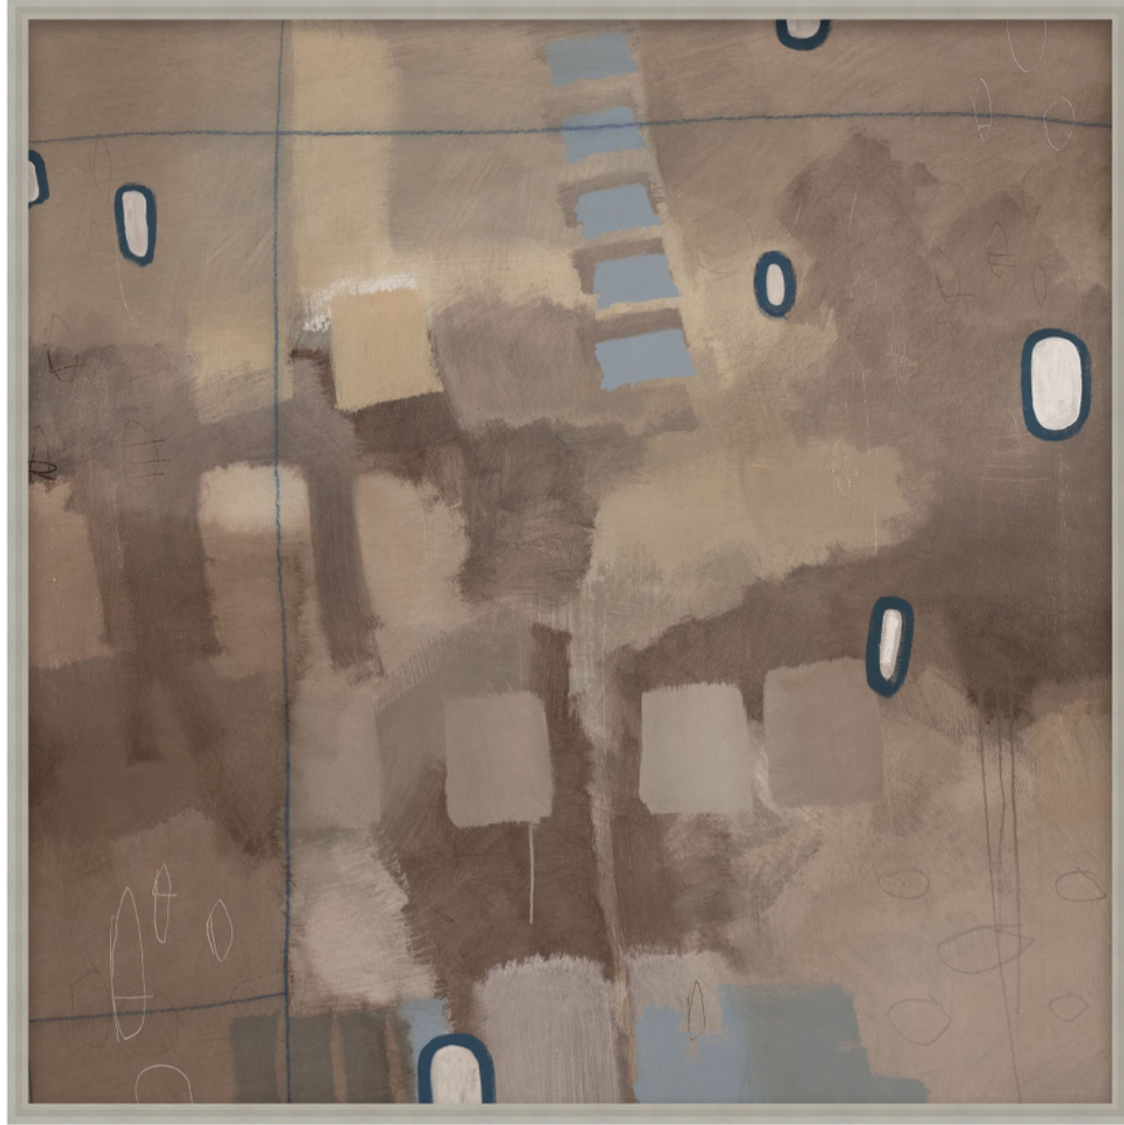

# THEODORE ALEXANDER

## Earthen Serenade 2

D2805S56091-4707

Earthen Serenade 2 showcases the nuances of Abstract Illusionism, a style that joins abstract elements with painterly techniques to create three-dimensional depth on a flat surface. Here, perspective is offered in unexpected ways that challenge the viewer's perceptions. Depth and dimension are cleverly rendered through skillful shading and gradient techniques. The eye is intrigued by objects that appear to hover above the canvas as their shadows create spatial uncertainty. The brown palette in beige, cocoa, and mocha is set against contrasting touches of sky blue, navy, and white. A closer look reveals hand-drawn marks that further enhance the illusionistic experience. A mesmerizing composition on canvas, Earthen Serenade 2 is an alluring addition to ART by TA. Pairs beautifully with Earthen Serenade 1 and 3.

► Canvas, Hand Embellished Semi Gloss, F1343 - White Oak Floater Frame - Width: 0.33

W 14 x D 2 x H 14 inches

**Material(s):**

**Collection:** Art by TA

**Style:** Modern / Formal Modern

**Type:** Décor / Wall Art