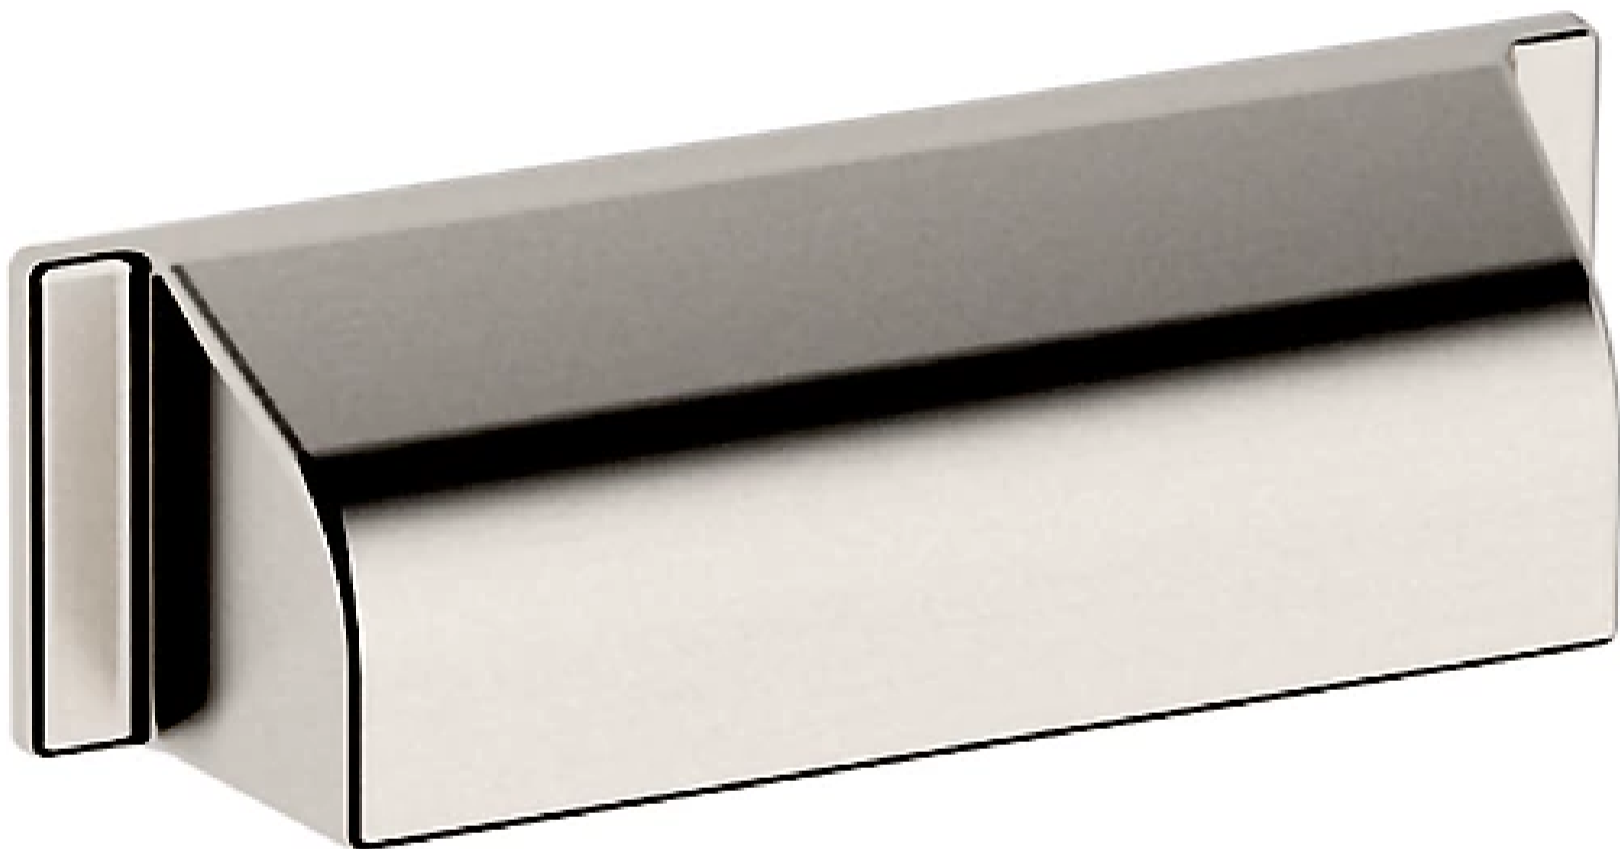

4421 TRANSITIONAL CUP PULL 4" CTC

SPECIFICATIONS

STYLE Transitional

4421 TRANSITIONAL CUP PULL 4" CTC

ESTATE PORTFOLIO

Model Number:
4421.150.BIN

Key Features

- ✓ Clean lines with an ode to vintage appeal are found in the newly designed Transitional cup pull.

FINISHES OPTIONS

Satin Nickel - 150, US15

Lifetime (PVD) Polished Nickel - 055

Polished Chrome - 260

Lifetime (PVD) Polished Brass - 003

Lifetime (PVD) Satin Brass - 044

Satin Black - 190

Venetian Bronze - 112, 11P