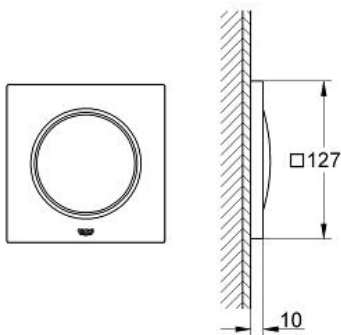

GROHE America, Inc | 200 North Gary Avenue, Suite G, Roselle, IL 60172
Phone: +1 (800) 444-7643 | Fax: +1 (800) 225-2778 | us-customerservice@grohe.com