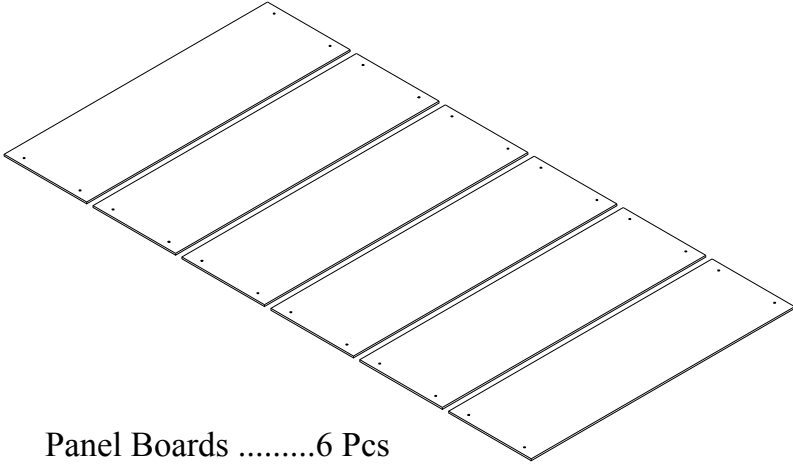

## TRUNDLE STORAGE UNIT

BEFORE YOU START ASSEMBLING ,  
PLEASE MAKE SURE ALL PARTS & HARDWARE ARE INCLUDE IN BOX :

Panel Boards .....6 Pcs

Panel Front Back.....2Pcs

Side Rail.....2Pcs

<b>ID#</b> A	 Bolt 5/16" x 80mm	Qty <b>04</b>
-----------------	----------------------------------------------------------------------------------------------------------	------------------