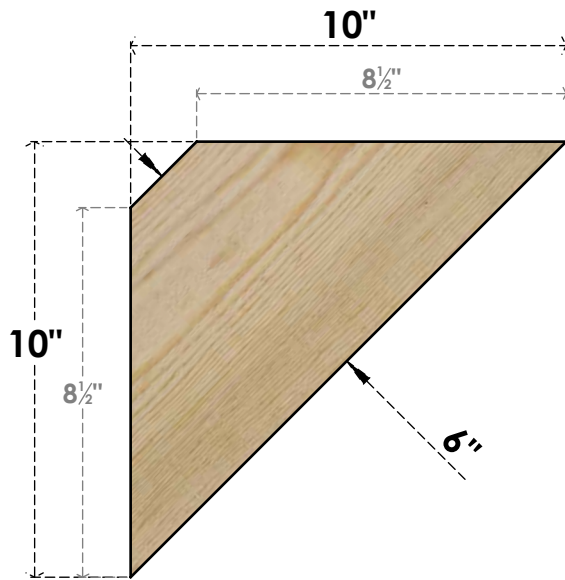

BRC06X10X10TRA00RDF

6"W X 10"D X 10"H TRADITIONAL ROUGH SAWN BRACE, DOUGLAS FIR

SIDE

FRONT

EKENA MILLWORK
2300 WEST MAIN ST.
CLARKSVILLE, TX 75426
TOLL FREE: 866-607-0453
WWW.EKENAMILLWORK.COM

NOTES

1. INSTALLATION TO BE COMPLETED IN ACCORDANCE WITH MANUFACTURER'S SPECIFICATIONS.
2. DRAWING MAY NOT BE TO SCALE
3. THIS DRAWING IS INTENDED FOR DESIGN AND PLANNING PURPOSES ONLY.
4. ALL INFORMATION CONTAINED HEREIN WAS CURRENT AT THE TIME OF DEVELOPMENT BUT MUST BE REVIEWED AND APPROVED BY THE PRODUCT MANUFACTURER TO BE CONSIDERED ACCURATE.
5. PRODUCTS ARE NOT KILN DRIED. THIS ITEM IS UNIQUE AND WILL CONTAIN THE NATURAL VARIATIONS THAT THE WOOD SPECIES OFFERS. THIS MAY RESULT IN VARIATIONS UP TO 1/4"