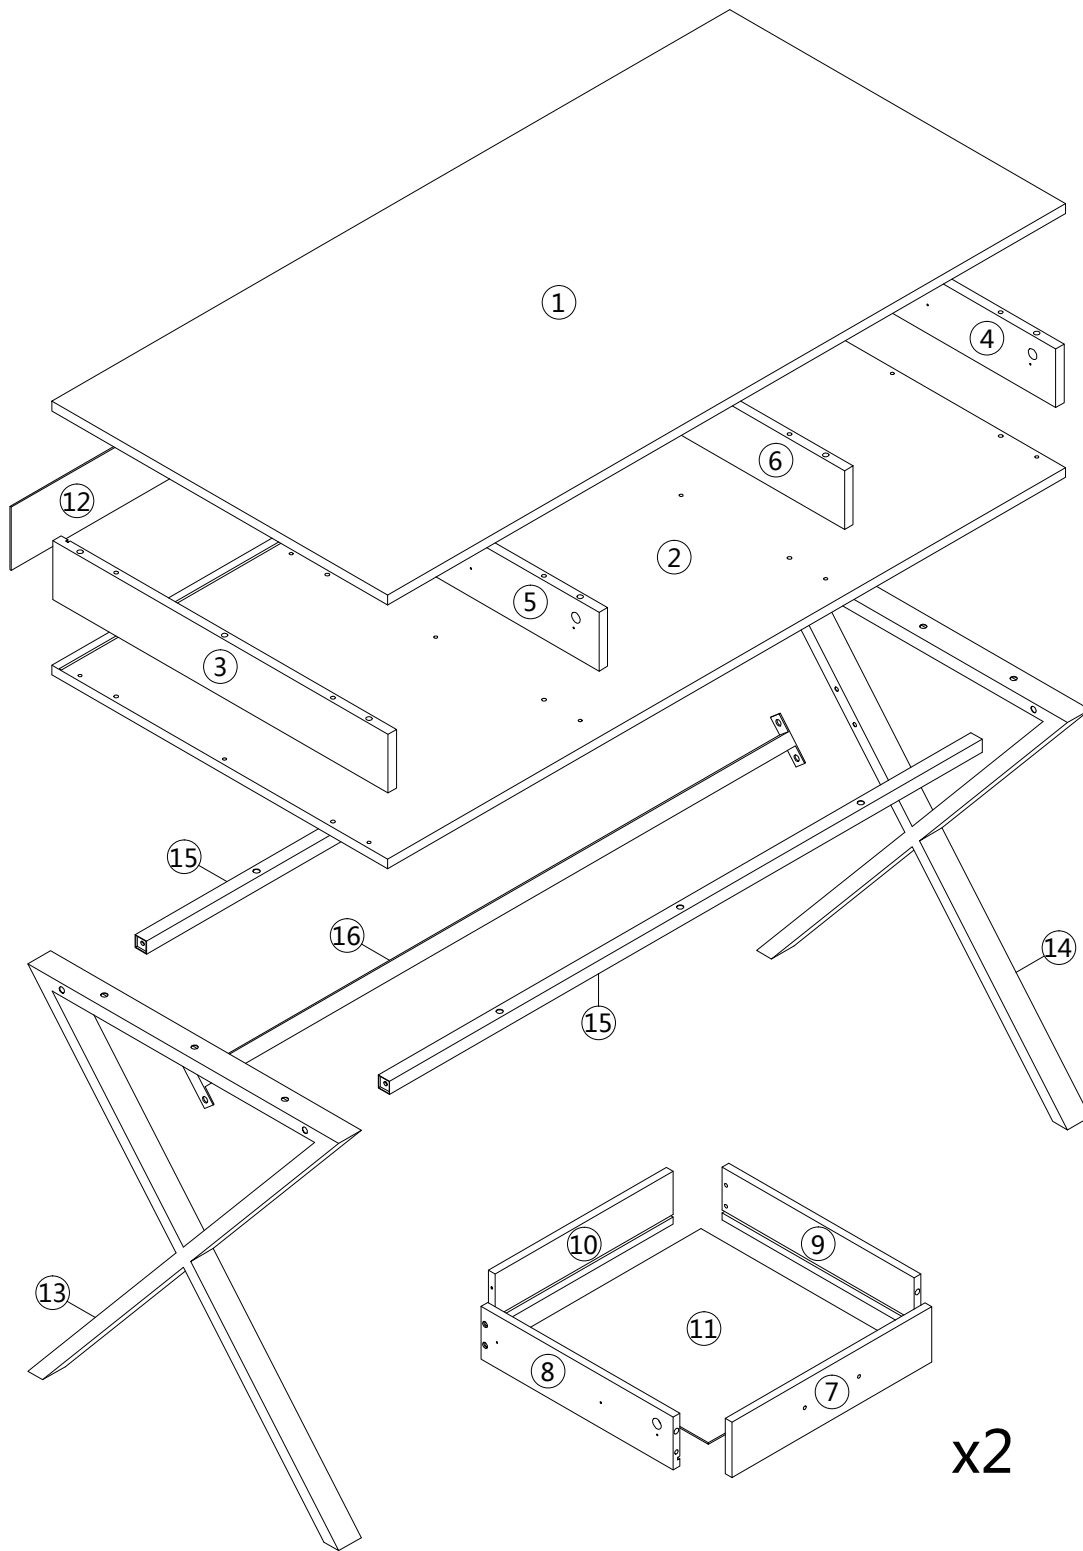

# ASSEMBLY INSTRUCTIONS INSTRUCTIONS D'ASSEMBLAGE

COMPUTER DESK 47L BROWN RECLAIMED WOOD 2 DRAWERS 1 SHELF BLACK METAL

BUREAU 47L BOIS BRUN RÉCUPÉRÉ 2 TIRROIRS 1 ÉTAGÈRE MÉTAL NOIR

A | 16PCS

∅15x9mm	4x40mm	6x30mm	3x12mm	4x16mm		
B   16PCS	C   20PCS	D   20PCS	E   24PCS	F   4PCS	G   4PCS	H   4PCS
∅10mm		6x12mm	6x30mm	6x60mm		
I   4PCS	J   2PCS	K   4PCS	L   12PCS	M   4PCS	N   1PC	O   4PCS