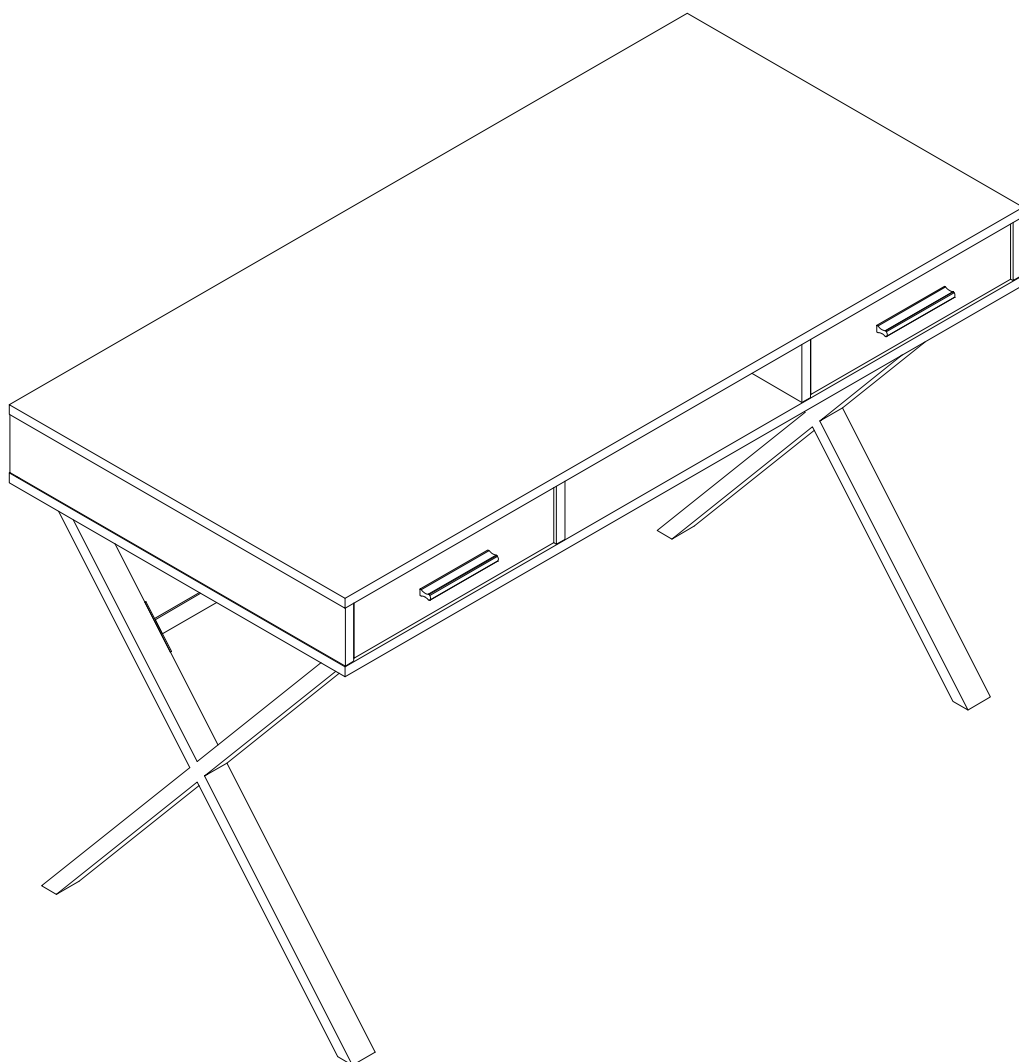

# ASSEMBLY INSTRUCTIONS INSTRUCTIONS D'ASSEMBLAGE

COMPUTER DESK 47L BROWN RECLAIMED WOOD 2 DRAWERS 1 SHELF BLACK METAL

BUREAU 47L BOIS BRUN RÉCUPÉRÉ 2 TIRROIRS 1 ÉTAGÈRE MÉTAL NOIR

A | 16PCS

∅15x9mm	4x40mm	6x30mm	3x12mm	4x16mm		
B   16PCS	C   20PCS	D   20PCS	E   24PCS	F   4PCS	G   4PCS	H   4PCS
∅10mm		6x12mm	6x30mm	6x60mm		
I   4PCS	J   2PCS	K   4PCS	L   12PCS	M   4PCS	N   1PC	O   4PCS