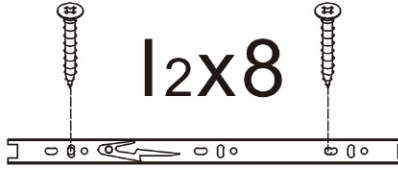

10

Ax12

A	12PCS
	
15*10mm	

11

Cx16

C	16PCS	G	2PCS
			
3.5*14mm		Corner code	

12

Cx10

C	10PCS	H	2PCS
			
3.5*14mm		Pendant	

13

Ax8

A	8PCS
	
15*10mm	

16

X2

A	12PCS	D	20PCS
			
15*10mm		3.5*35mm	

17

X2

A	12PCS	D	20PCS
			
15*10mm		3.5*35mm	

16

X4

C	16PCS	I	8PCS
			
3.5*14mm		Three-section Rail	

17

F	4PCS
	
Expansion screw	

20