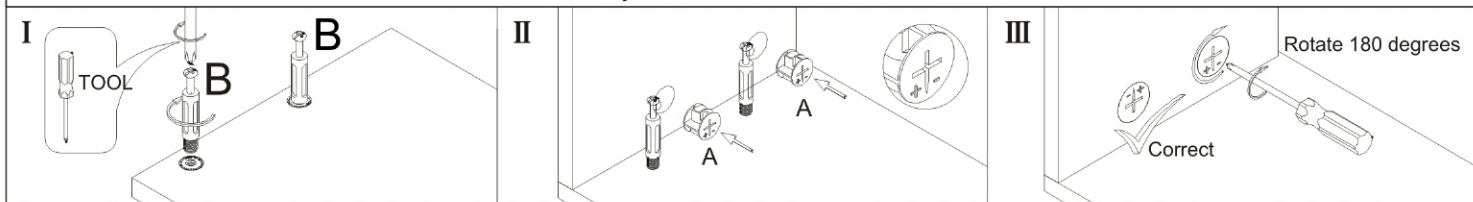

Installation & Assembly

Bathroom cabinet

2 Persons

L912*W498*H433MM

Installation Instructions

Notes: Don't tighten screws completely at first, just in case parts were assembled wrongly and need disassemble. Tighten screws at last when all parts are put together.

Disassembly and installation of accessories

A	68PCS
	
15*10mm	

B	68PCS
	
6*28mm	

C	90PCS
	
3.5*14mm	

D	40PCS
	
3.5*35mm	

E	4PCS
	
Hardware Feet	

F	4PCS
	
Expansion screw	

G	2PCS
	
Corner code	

H	2PCS
	
Pendant	

I	8PCS
	
Three-section Rail	

1

B	68PCS
	
6*28mm	

2

Ix8

I ₁	8PCS
Three-section Rail	

3