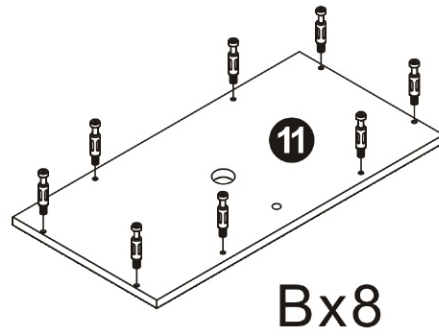

Installation & Assembly

Bathroom cabinet

2 Persons

L912*W498*H433MM

Installation Instructions

Notes: Don't tighten screws completely at first, just in case parts were assembled wrongly and need disassemble. Tighten screws at last when all parts are put together.

Disassembly and installation of accessories

A	68PCS
	
15*10mm	

B	68PCS
	
6*28mm	

C	90PCS
	
3.5*14mm	

D	40PCS
	
3.5*35mm	

E	4PCS
	
Hardware Feet	

F	4PCS
	
Expansion screw	

G	2PCS
	
Corner code	

H	2PCS
	
Pendant	

I	8PCS
	
Three-section Rail	

1

B	68PCS
	
6*28mm	

2

Ix8

I ₁	8PCS
Three-section Rail	

3

C	16PCS	I ₁	8PCS
3.5*14mm		12 inch Three-section Rail	

4

A	4PCS
	
15*10mm	

5

A	2PCS
	
15*10mm	

6

Ax2

A	2PCS
	
15*10mm	