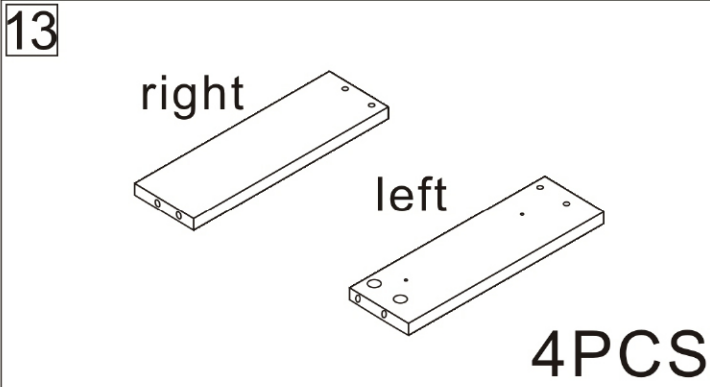

Installation & Assembly

Bathroom cabinet

2 Persons

L912*W498*H433MM

Installation Instructions

Notes: Don't tighten screws completely at first, just in case parts were assembled wrongly and need disassemble. Tighten screws at last when all parts are put together.

Disassembly and installation of accessories

A	68PCS
	
15*10mm	

B	68PCS
	
6*28mm	

C	90PCS
	
3.5*14mm	

D	40PCS
	
3.5*35mm	

E	4PCS
	
Hardware Feet	

F	4PCS
	
Expansion screw	

G	2PCS
	
Corner code	

H	2PCS
	
Pendant	

I	8PCS
	
Three-section Rail	

1

B	68PCS
	
6*28mm	

2

Ix8

I ₁	8PCS
Three-section Rail	

3