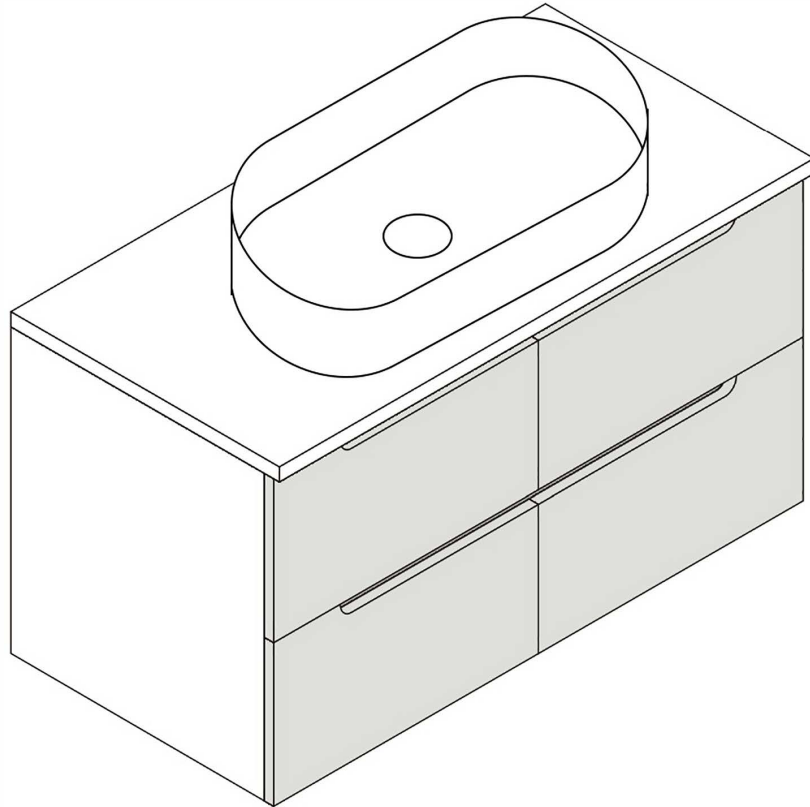

Installation & Assembly

Bathroom cabinet

2 Persons

L912*W498*H433MM

Installation Instructions

Notes: Don't tighten screws completely at first, just in case parts were assembled wrongly and need disassemble. Tighten screws at last when all parts are put together.

Disassembly and installation of accessories

A	68PCS
	
15*10mm	

B	68PCS
	
6*28mm	

C	90PCS
	
3.5*14mm	

D	40PCS
	
3.5*35mm	

E	4PCS
	
Hardware Feet	

F	4PCS
	
Expansion screw	

G	2PCS
	
Corner code	

H	2PCS
	
Pendant	

I	8PCS
	
Three-section Rail	

1

B	68PCS
	
6*28mm	

2

Ix8

I ₁	8PCS
Three-section Rail	

3

C	16PCS	I ₁	8PCS
3.5*14mm		12 inch Three-section Rail	

4

A	4PCS
	
15*10mm	

5

A	2PCS
	
15*10mm	

6

Ax2

A	2PCS
	
15*10mm	