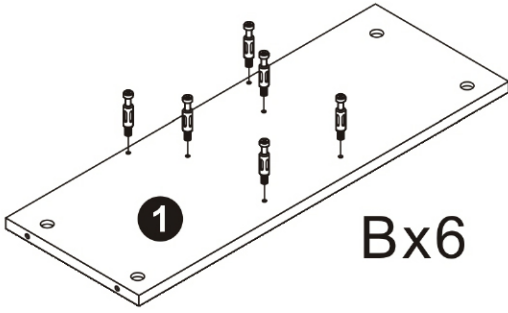

Installation & Assembly

Bathroom cabinet

2 Persons

L912*W498*H433MM

Installation Instructions

Notes: Don't tighten screws completely at first, just in case parts were assembled wrongly and need disassemble. Tighten screws at last when all parts are put together.

Disassembly and installation of accessories

A	68PCS
	
15*10mm	

B	68PCS
	
6*28mm	

C	90PCS
	
3.5*14mm	

D	40PCS
	
3.5*35mm	

E	4PCS
	
Hardware Feet	

F	4PCS
	
Expansion screw	

G	2PCS
	
Corner code	

H	2PCS
	
Pendant	

I	8PCS
	
Three-section Rail	

1

B	68PCS
	
6*28mm	

2

Ix8

I ₁	8PCS
Three-section Rail	

3

C	16PCS	I ₁	8PCS
3.5*14mm		12 inch Three-section Rail	

4

A	4PCS
	
15*10mm	

5

A	2PCS
	
15*10mm	

6

Ax2

A	2PCS
	
15*10mm	