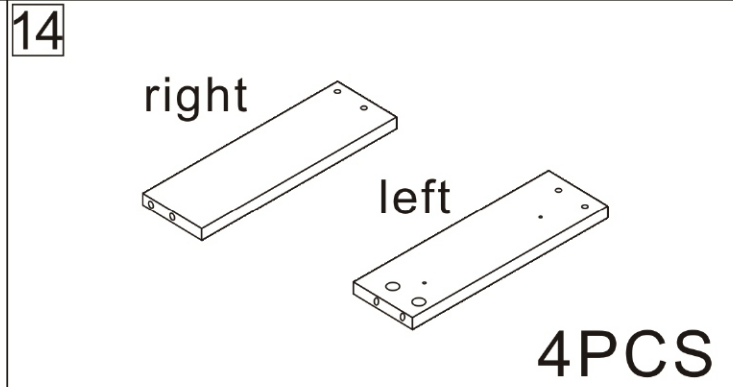

Installation & Assembly

Bathroom cabinet

2 Persons

L912*W498*H433MM

Installation Instructions

Notes: Don't tighten screws completely at first, just in case parts were assembled wrongly and need disassemble. Tighten screws at last when all parts are put together.

Disassembly and installation of accessories

A	68PCS
	
15*10mm	

B	68PCS
	
6*28mm	

C	90PCS
	
3.5*14mm	

D	40PCS
	
3.5*35mm	

E	4PCS
	
Hardware Feet	

F	4PCS
	
Expansion screw	

G	2PCS
	
Corner code	

H	2PCS
	
Pendant	

I	8PCS
	
Three-section Rail	

1

B	68PCS
	
6*28mm	

2

Ix8

I ₁	8PCS
Three-section Rail	

3