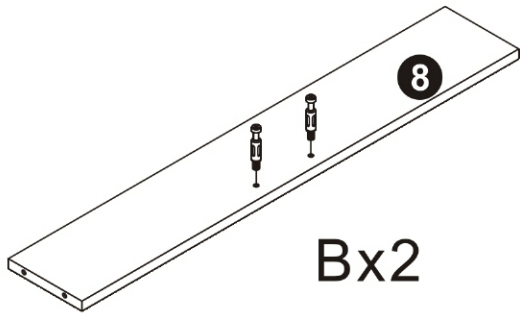

Installation & Assembly

Bathroom cabinet

2 Persons

L912*W498*H433MM

Installation Instructions

Notes: Don't tighten screws completely at first, just in case parts were assembled wrongly and need disassemble. Tighten screws at last when all parts are put together.

Disassembly and installation of accessories

A	68PCS
	
15*10mm	

B	68PCS
	
6*28mm	

C	90PCS
	
3.5*14mm	

D	40PCS
	
3.5*35mm	

E	4PCS
	
Hardware Feet	

F	4PCS
	
Expansion screw	

G	2PCS
	
Corner code	

H	2PCS
	
Pendant	

I	8PCS
	
Three-section Rail	

1

B	68PCS
	
6*28mm	

2

Ix8

I ₁	8PCS
Three-section Rail	

3

C	16PCS	I ₁	8PCS
3.5*14mm		12 inch Three-section Rail	

4

A	4PCS
	
15*10mm	

5

A	2PCS
	
15*10mm	

6

Ax2

A	2PCS
	
15*10mm	