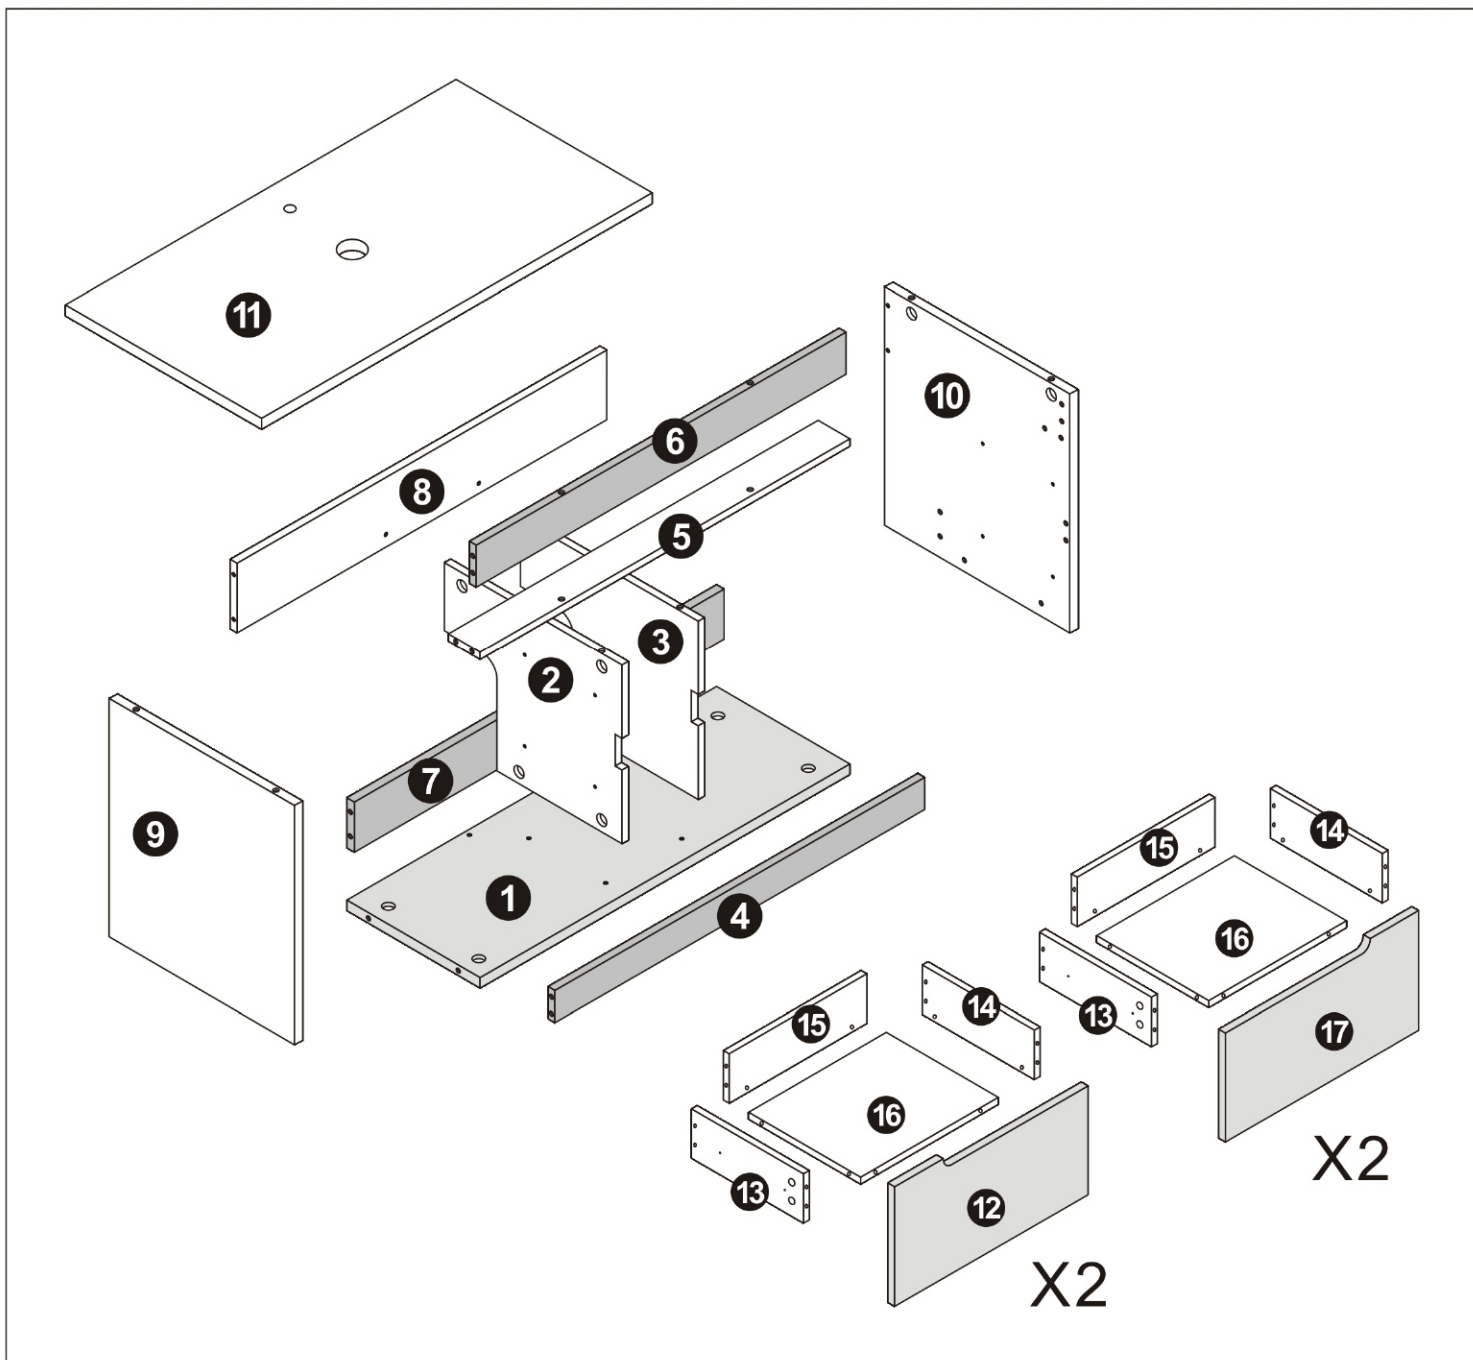

Installation & Assembly

Bathroom cabinet

2 Persons

L912*W498*H433MM

Installation Instructions

Notes: Don't tighten screws completely at first, just in case parts were assembled wrongly and need disassemble. Tighten screws at last when all parts are put together.

Disassembly and installation of accessories

A	68PCS
	
15*10mm	

B	68PCS
	
6*28mm	

C	90PCS
	
3.5*14mm	

D	40PCS
	
3.5*35mm	

E	4PCS
	
Hardware Feet	

F	4PCS
	
Expansion screw	

G	2PCS
	
Corner code	

H	2PCS
	
Pendant	

I	8PCS
	
Three-section Rail	

1

B	68PCS
	
6*28mm	

2

Ix8

I ₁	8PCS
Three-section Rail	

3

C	16PCS	I ₁	8PCS
3.5*14mm		12 inch Three-section Rail	

4

A	4PCS
	
15*10mm	

5

A	2PCS
	
15*10mm	

6

Ax2

A	2PCS
	
15*10mm	