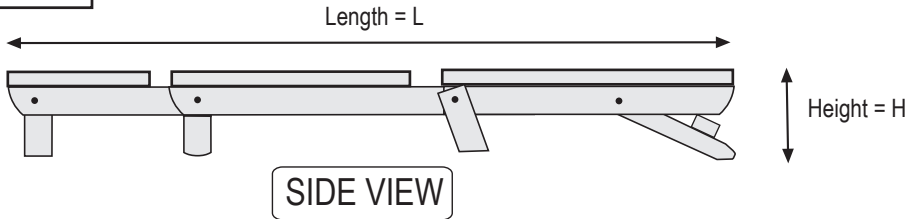

Lounger Dimensions

Queen
Full
Twin

DIMENSIONS (in inches)

	H	W	L	SH	SD	LD	SS	CG
Queen	10	58	79	30	46	63	4	4.5
Full	10	52	74	30	46	63	4	4.5
Twin	10	37	74	30	46	63	4	4.5