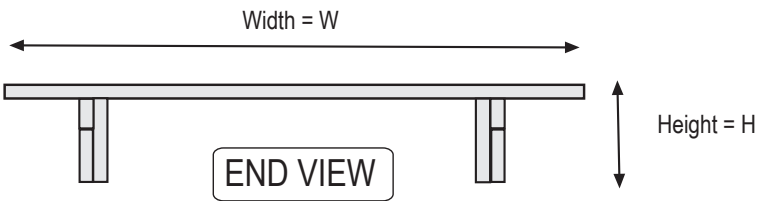

Lounger Dimensions

Queen
Full
Twin

DIMENSIONS (in inches)

	H	W	L	SH	SD	LD	SS	CG
Queen	10	58	79	30	46	63	4	4.5
Full	10	52	74	30	46	63	4	4.5
Twin	10	37	74	30	46	63	4	4.5