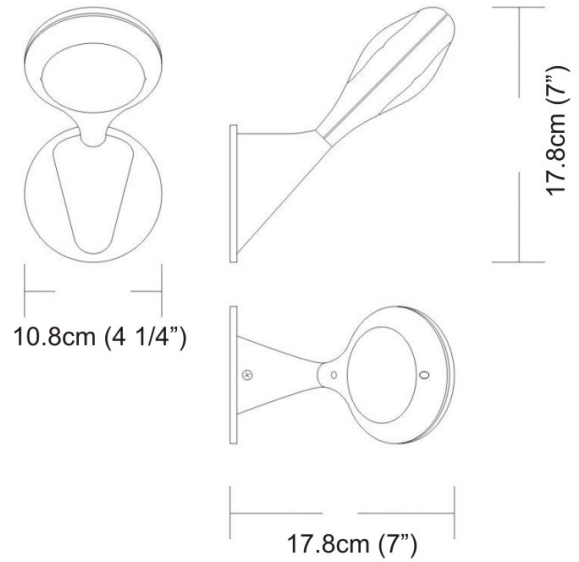

Date: _____ Project: _____

Fixture Type: _____ Specifier/Rep: _____

Certified by Standards
us CSA certified, listed to UL & CSA

Exact Measurements: Metric

Model:	D9-3051
Quick Ship:	Yes
Installation:	Surface - Wall
Nominal Lumen:	650lm
CRI:	80.0
Fixture Finish:	Metallic Gray
Lamp Base:	G9
Lamp Type:	T4 Halogen
Number Of Lamps:	1
Max Wattage Per Lamp:	35W
Input Voltage:	120Vac
IP Rating:	IP20
Diameter:	10.8cm / 4 1/4"
Height:	17.8cm / 7"
Extension:	17.8cm / 7"
Overstock:	Yes

Additional Details

<p style="color:#F00">Overstock Item: Contact customerservice@zaneen.com for stock level and pricing</p> Glass Sold Separately (See D9-9000, D9-9001, D9-9002).<p>Ships within 2-5 business days.

Accessories

- Space - Glass - [D9-9000] -- Glass for SPACE
- Space - Glass - [D9-9001] -- Glass for SPACE
- Space - Glass - [D9-9002] -- Glass for SPACE
- Space - Glass - [D9-9000] -- Glass for SPACE
- Space - Glass - [D9-9001] -- Glass for SPACE
- Space - Glass - [D9-9002] -- Glass for SPACE