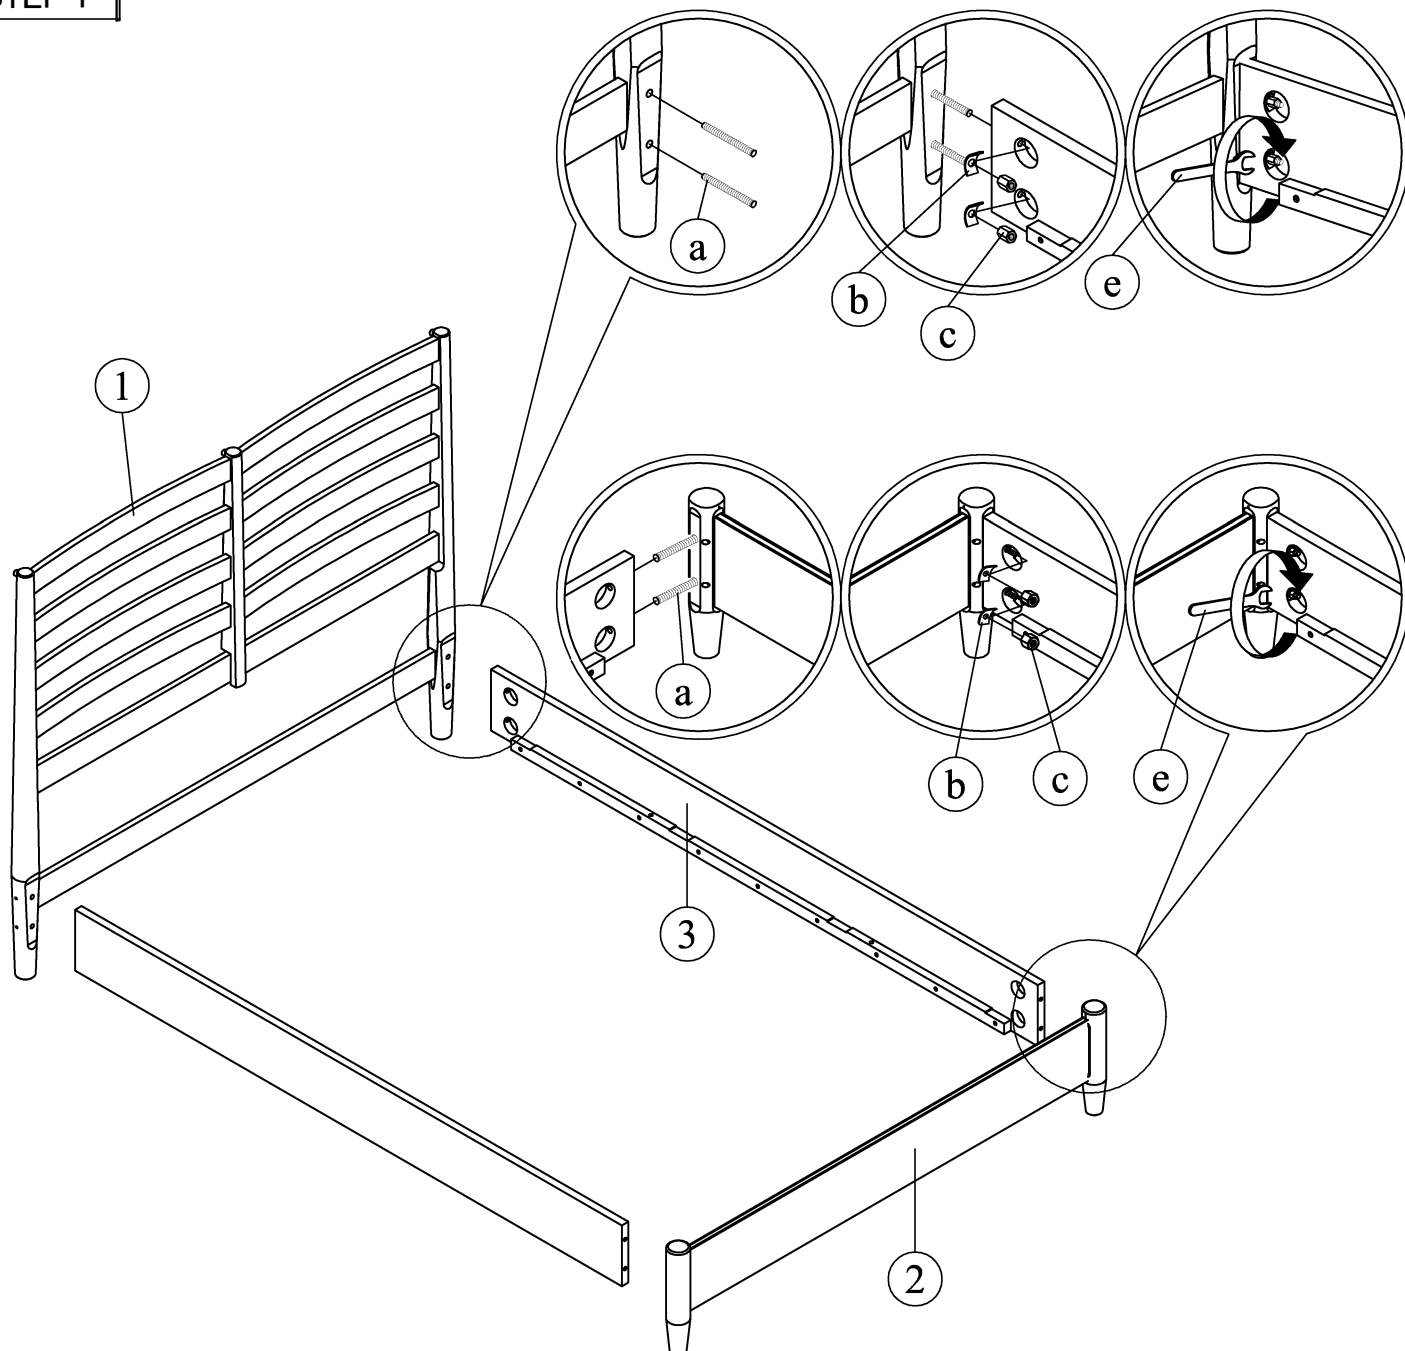

QUEEN SLAT HB / WHITE QUEEN SLAT HB
QUEEN SLAT FB / WHITE QUEEN SLAT FB
QUEEN SLAT RAILS / WHITE QUEEN SLAT RAILS

FULL SLAT HB / WHITE FULL SLAT HB
FULL SLAT FB / WHITE FULL SLAT FB
FULL SLAT RAILS / WHITE FULL SLAT RAILS

Assembly Instruction

A . Components :

1. Headboard Slat	1 x
2. Footboard Panel	1 x
3. Bed Rail	2 x
4. Slat	4 x
5. Slat Support	4 x

a

b

c

d

e

B . Hardware :

a. Stud Bolt	8 x
b. Square Washer	8 x
c. Hex Nut	8 x
d. Screw	8 x
e. Wrench	1 x

C . Tool Required :

1. Screw Driver = (not included)

STEP 1