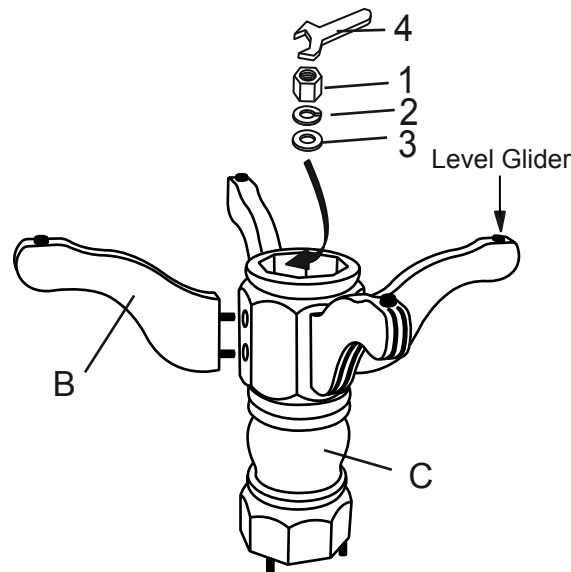

ASSEMBLY INSTRUCTION

DISCRIPTION # OVAL SOLID TOP B'FLY EXT.PEDESTAL TABLE

Thank you for purchasing this quality product. Be sure to check all packing material carefully for small parts which may have come lose inside the carton during shipment. Identify and count all parts and compare with the parts list below :

HARDWARE LIST			
NO.	SKETCH	HARDWARE	QTY
1		Hex Nut	12 pcs
2		Lock Washer	12 pcs
3		Flat Washer	12 pcs
4		Wrench	1 pce

PART LIST			
No	DESCRIPTION	SKETCH	QTY
A	Table Top		1 Pce
B	Pedestel Leg		4 Pcs
C	Pedestel Stand		1 Pce

STEP 1

STEP 2