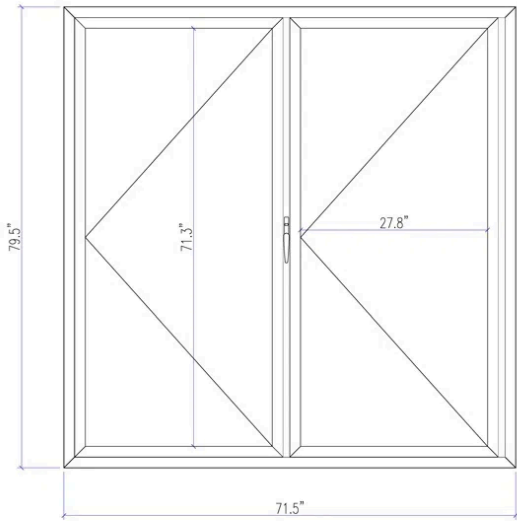

Front View Dimension

Bottom Track Dimension

Our current folding doors come with the high bottom track, which offers the advantages of superior airtightness, sealing, and resistance to water intrusion from outside

We can also customize a low bottom track to accommodate the needs of elderly and disabled individuals, providing easy access

Inside House Orientation

Outside House

Cut Dimension