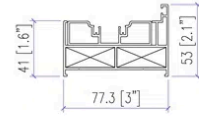

Front View Dimension

Bottom Track Dimension

Our current folding doors come with the high bottom track, which offers the advantages of superior airtightness, sealing, and resistance to water intrusion from outside

We can also customize a low bottom track to accommodate the needs of elderly and disabled individuals, providing easy access

Inside House Orientation

Outside House

Cut Dimension