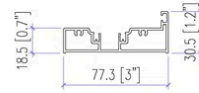

Front View Dimension

Bottom Track Dimension

Our current folding doors come with the high bottom track, which offers the advantages of superior airtightness, sealing, and resistance to water intrusion from outside

We can also customize a low bottom track to accommodate the needs of elderly and disabled individuals, providing easy access

Inside House Orientation

Outside House

Cut Dimension