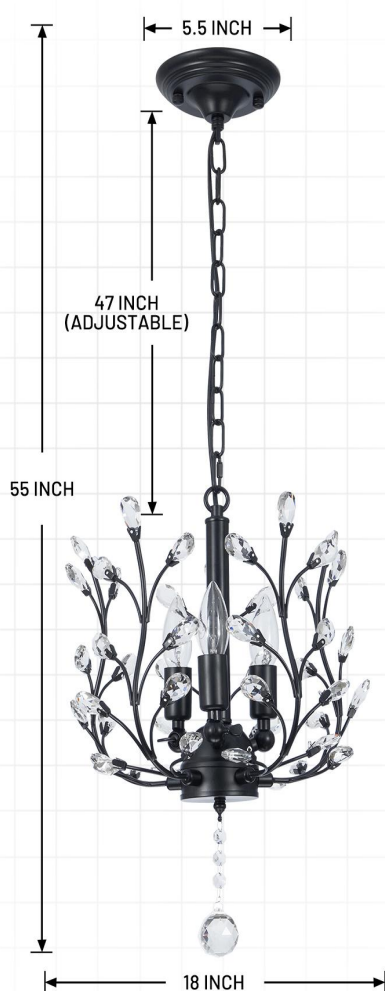

DIMENSIONAL DRAWING

COMPATIBLE WITH VARIOUS
E12 Bulbs (Bulbs are not Included)