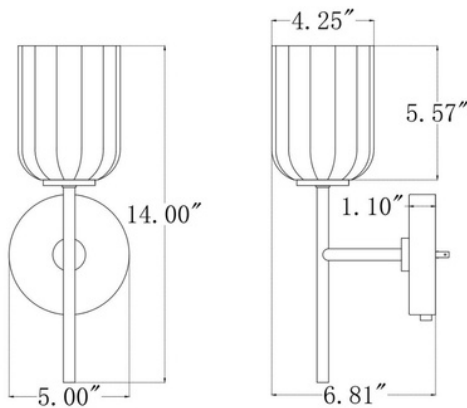

Light Source

Lamp Not Included

Lamp Type: A19

Incandescent or LED

Number of bulbs: 1

Max Wattage/Range: 60W

Voltage: 120

Socket Type: E26 MED BASE

Mounting / Installations

Plug-in Mounting System

Lead Wire Length: 6"

Wire Type: 1015 105°C

Location Rating: Damp

Luminaire Support: Max. 50 lbs

SkyPlug: SPU-3L

SkyOutlet: SR-3L