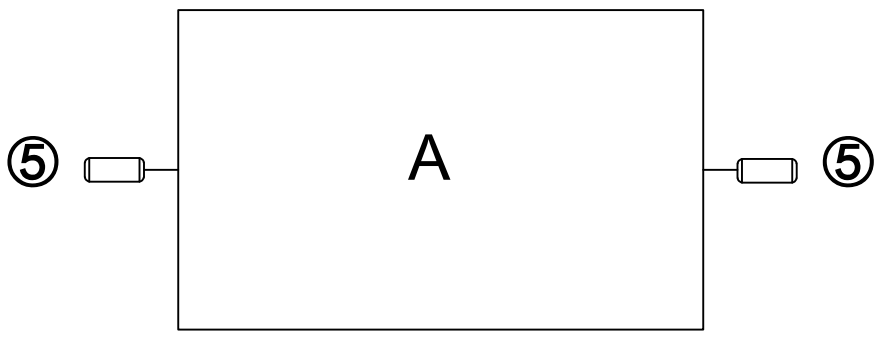

Assembly Guide

JP-P1006

READ AND SAVE THIS INSTRUCTIONS FOR FUTURE USE

ASSEMBLY & INSTRUCTION MANUAL

<p>Ax1</p> 	<p>Bx1</p> 	<p>Cx1</p> 			
<p>Dx1</p> 	<p>Ex1</p> 	<p>Fx2</p> 	<p>Gx3</p>  <p>80*50mm</p>		
<p>①x6+1</p>  <p>M3*16mm</p>	<p>②x12+1</p>  <p>M3.5*35mm</p>	<p>③x4</p>  <p>M6*15mm</p>	<p>④x4</p> 	<p>⑤x4</p>  <p>wood stick ø8*20mm</p>	<p>⑥x1</p> 

Ax1
Dx1
Ex1
⑤x4

②x4

Cx1

②x4

Bx1

②x4

Fx2

③x4