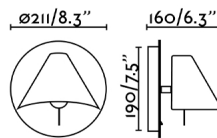

Alegre Design has created NOON, a wall lamp with a modern, functional design. Designed as a reading or support light, it has a small structure incorporated that allows the light beam to be directed as needed. It can be pointed 350° on its horizontal axis and 45° on its vertical axis. This wall lamp has a switch incorporated into the base to facilitate its use.