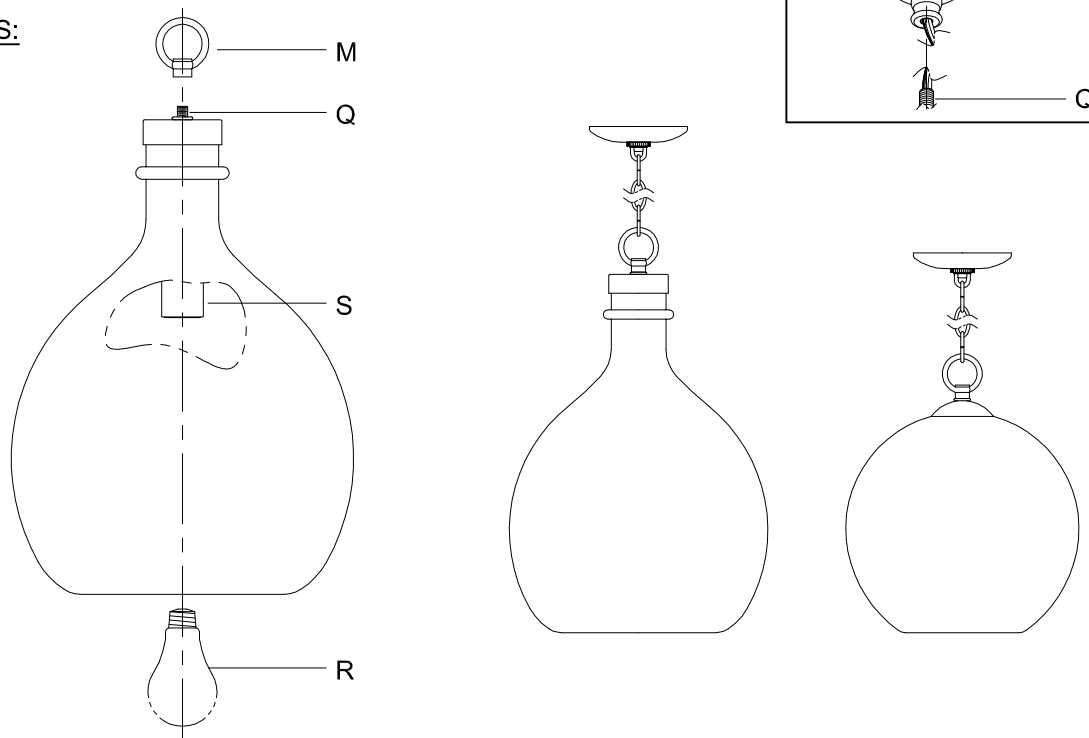

FIXTURE ASSEMBLY STEPS:

1. R → S

B, C, G & R
(NOT FURNISHED)
(NON FOURNIE)
(NO INCLUIDA)