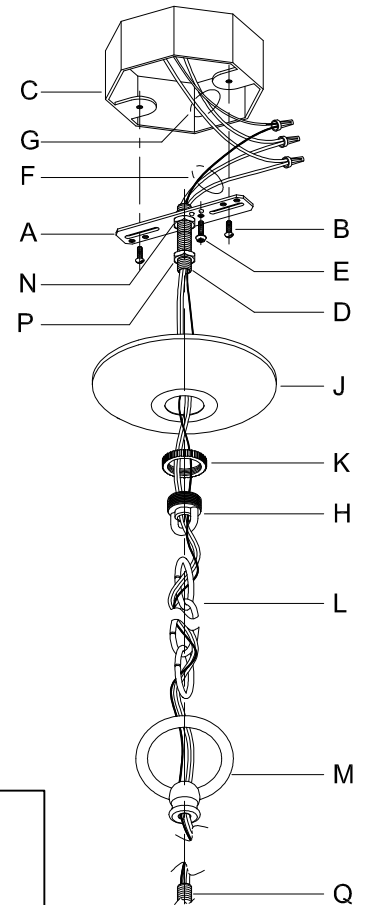

Assembly & Installation Instructions

CAUTION: Read instructions carefully and turn electricity off at main circuit breaker panel before beginning installation.

WARNING - If any Special Control Devices are used with this Fixture, Follow the Instructions Carefully to assure full compliance with N.E.C. requirements. If there are any questions, contact a Qualified Electrical Contractor.

CANOPY MOUNTING & WIRE CONNECTION ASSEMBLY STEPS:

ADJUST HEIGHT WITH "D"
 N → A (TO LOCK)
 RÉGLEZ LA HAUTEUR AVEC "D"
 N → A (À VERROUILLER)
 AJUSTA LA ALTURA CON "D"
 N → A (APRETAR)

1. D, E → A
2. B, A → C
3. N, P, H → D
4. P → H (TO LOCK) (À VERROUILLER) (APRETAR)
5. F → M
6. M → Q
7. L → M
8. J, K → L
9. L → H
10. F → L, K, J, H, D
11. F → G
12. J, K → H

FIXTURE ASSEMBLY STEPS:

1. R → S

B, C, G & R
 (NOT FURNISHED)
 (NON FOURNIE)
 (NO INCLUIDA)

Instructions d'Assemblage et Installation

MISE EN GARDE: Lire les instructions avec soin et couper le courant au disjoncteur central avant de commencer l'installation.