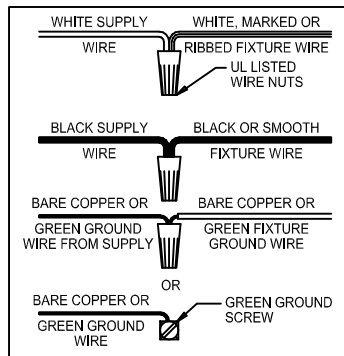

Assembly & Installation Instructions

CAUTION: Read instructions carefully and turn electricity off at main circuit breaker panel before beginning installation.

*****

WARNING - If any Special Control Devices are used with this Fixture, Follow the Instructions Carefully to assure full compliance with N.E.C. requirements. If there are any questions, contact a Qualified Electrical Contractor.

WARNING - This product contains chemicals known to the State of California to cause cancer, birth defects and /or other reproductive harm. Thoroughly wash hands after installing, handling, cleaning, or otherwise touching this product.
CAUTION - All glass is fragile, use care when handling Glass component(s) and or Lamp(s).

*****

CANOPY MOUNTING & WIRE CONNECTION ASSEMBLY STEPS:

ADJUST HEIGHT WITH "D"
N → A (TO LOCK)
RÉGLEZ LA HAUTEUR AVEC "D"
N → A (À VERROUILLER)
AJUSTA LA ALTURA CON "D"
N → A (APRETAR)

1. D, E → A
2. B, A → C
3. N, P, H → D
4. P → H (TO LOCK) (À VERROUILLER) (APRETAR)
5. F → M
6. M → Q
7. L → M
8. J, K → L
9. L → H
10. F → L, K, J, H, D
11. F → G
12. J, K → H