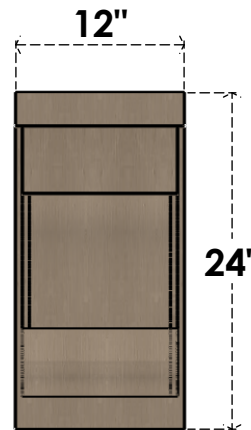

ITEM NUMBER: CORU12X24X24ALMRCPR

12"W X 24"D X 24"H SERIES 1 CLASSIC ALMA ROUGH CEDAR TIMBERTHANE
FAUX WOOD CORBEL, PRIMED

FRONT PROFILE

ISOMETRIC

SIDE PROFILE

EKENA MILLWORK
2300 WEST MAIN ST.
CLARKSVILLE, TX 75426
TOLL FREE: 866-607-0453
WWW.EKENAMILLWORK.COM

NOTES

1. INSTALLATION TO BE COMPLETED IN ACCORDANCE WITH MANUFACTURER'S SPECIFICATIONS.
2. DRAWING MAY NOT BE TO SCALE
3. THIS DRAWING IS INTENDED FOR DESIGN AND PLANNING PURPOSES ONLY.
4. ALL INFORMATION CONTAINED HEREIN WAS CURRENT AT THE TIME OF DEVELOPMENT BUT MUST BE REVIEWED AND APPROVED BY THE PRODUCT MANUFACTURER TO BE CONSIDERED ACCURATE.
5. TIMBERTHANE ARCHITECTURAL PRODUCTS ARE MADE FROM HIGH DENSITY URETHANE AND COME FACTORY PRIMED