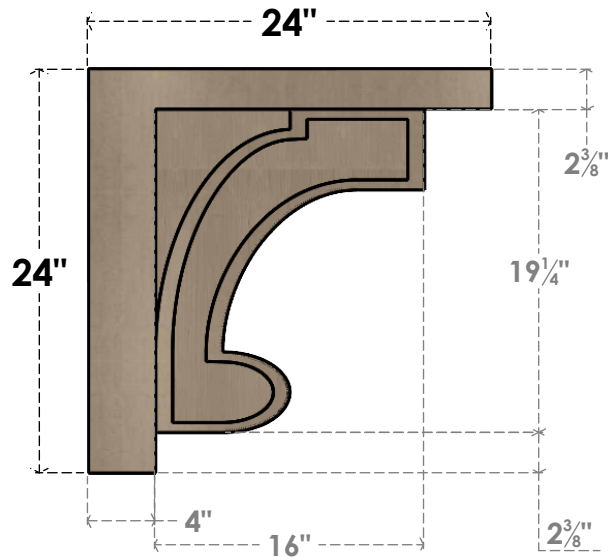

ITEM NUMBER: CORU12X24X24ALMRCPR

12"W X 24"D X 24"H SERIES 1 CLASSIC ALMA ROUGH CEDAR TIMBERTHANE
FAUX WOOD CORBEL, PRIMED

FRONT PROFILE

ISOMETRIC

SIDE PROFILE

EKENA MILLWORK
2300 WEST MAIN ST.
CLARKSVILLE, TX 75426
TOLL FREE: 866-607-0453
WWW.EKENAMILLWORK.COM

NOTES

1. INSTALLATION TO BE COMPLETED IN ACCORDANCE WITH MANUFACTURER'S SPECIFICATIONS.
2. DRAWING MAY NOT BE TO SCALE
3. THIS DRAWING IS INTENDED FOR DESIGN AND PLANNING PURPOSES ONLY.
4. ALL INFORMATION CONTAINED HEREIN WAS CURRENT AT THE TIME OF DEVELOPMENT BUT MUST BE REVIEWED AND APPROVED BY THE PRODUCT MANUFACTURER TO BE CONSIDERED ACCURATE.
5. TIMBERTHANE ARCHITECTURAL PRODUCTS ARE MADE FROM HIGH DENSITY URETHANE AND COME FACTORY PRIMED