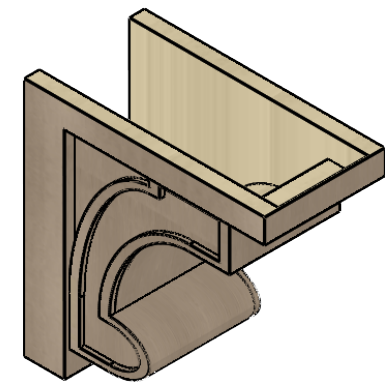

ITEM NUMBER: CORU12X24X24ALMRCPR

12"W X 24"D X 24"H SERIES 1 CLASSIC ALMA ROUGH CEDAR TIMBERTHANE
FAUX WOOD CORBEL, PRIMED

FRONT PROFILE

ISOMETRIC

SIDE PROFILE

EKENA MILLWORK
2300 WEST MAIN ST.
CLARKSVILLE, TX 75426
TOLL FREE: 866-607-0453
WWW.EKENAMILLWORK.COM

NOTES

1. INSTALLATION TO BE COMPLETED IN ACCORDANCE WITH MANUFACTURER'S SPECIFICATIONS.
2. DRAWING MAY NOT BE TO SCALE
3. THIS DRAWING IS INTENDED FOR DESIGN AND PLANNING PURPOSES ONLY.
4. ALL INFORMATION CONTAINED HEREIN WAS CURRENT AT THE TIME OF DEVELOPMENT BUT MUST BE REVIEWED AND APPROVED BY THE PRODUCT MANUFACTURER TO BE CONSIDERED ACCURATE.
5. TIMBERTHANE ARCHITECTURAL PRODUCTS ARE MADE FROM HIGH DENSITY URETHANE AND COME FACTORY PRIMED