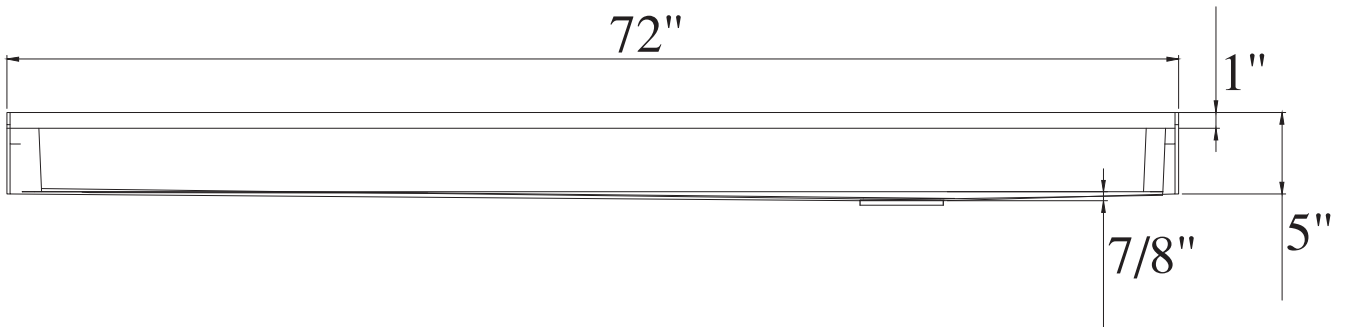

SIZE DETAILS

PRODUCT
INSTRUCTION
VIDEO

MODEL No.GP-ADA-7236R

SIZE DETAILS

Top View

Front View