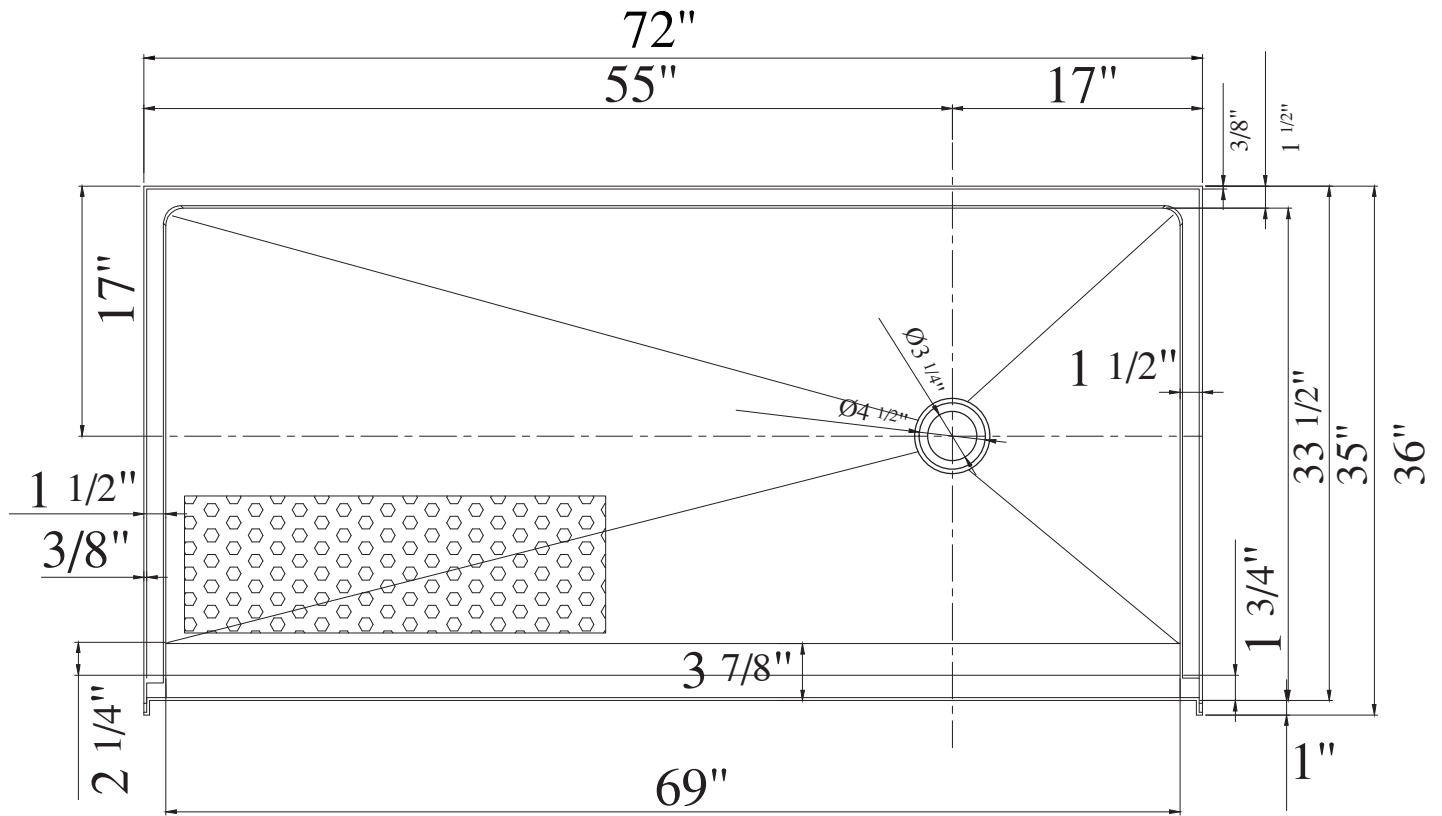

SIZE DETAILS

PRODUCT
INSTRUCTION
VIDEO

MODEL No.GP-ADA-7236R

SIZE DETAILS

Top View

Front View