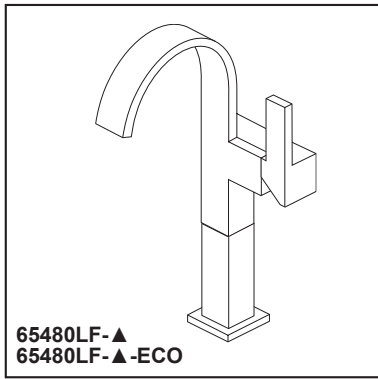

BRIZO®

VESSEL FAUCETS

- Siderna® Bath Collection
- Single Handle Deck Mount

STANDARD SPECIFICATIONS:

- Max flow rate 1.5 gpm @ 60 psi, 5.7 L/min @ 414 kPa
- Max flow rate (ECO models only) 1.2 gpm @ 60 psi, 4.5 L/min @ 414 kPa
- One-hole mount
- Solid brass fabricated body
- 1/2-14 NPSM threaded inlets
- Control mechanism - 28 mm ceramic disc cartridge with metal stem
- Drain sold separately
- Spout features laminar water flow

COMPLIES WITH:

- ASME A112.18.1 / CSA B125.1
- ASME A112.18.2 / CSA B125.2
- EPA WaterSense®
- ♿ ICC/ANSI A117.1 - Valve control only

<p>RP72411 ▲ Grid Strainer Drain less overflow holes</p> 	<p>RP72413 ▲ Push Button Drain less overflow holes</p>  <p>2 3/4" (70 mm) Dia.</p>	<p>RP81627 ▲ Push Button Drain less overflow holes</p>  <p>1 5/8" (41 mm) Dia.</p>
<p>RP72412 ▲ Grid Strainer Drain with overflow holes</p> 	<p>RP72414 ▲ Push Button Drain with overflow holes</p>  <p>2 3/4" (70 mm) Dia.</p>	<p>RP81628 ▲ Push Button Drain with overflow holes</p>  <p>1 5/8" (41 mm) Dia.</p>