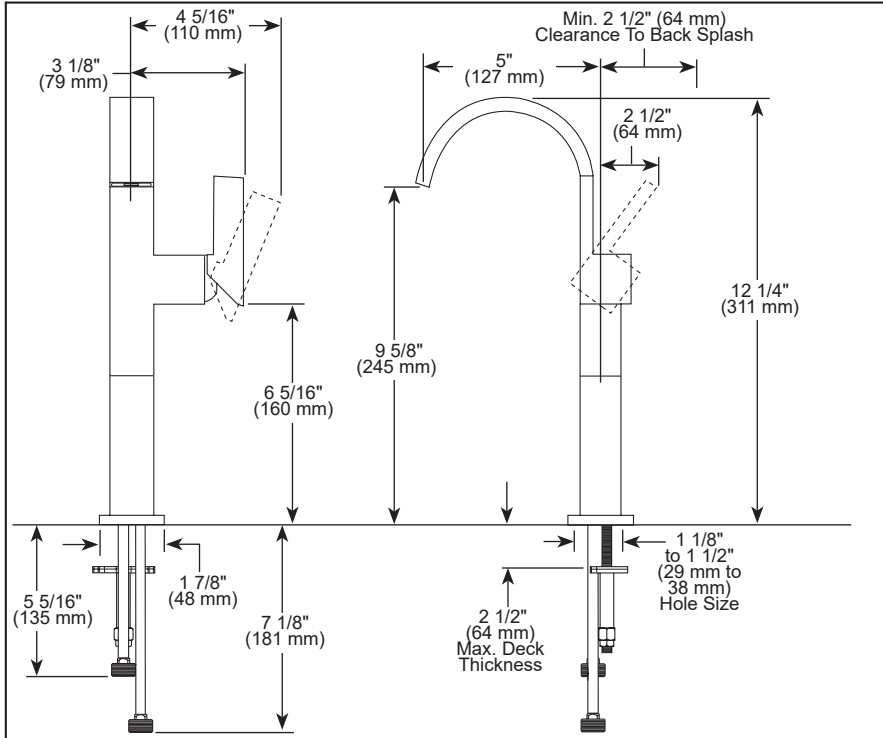

BRIZO®

VESSEL FAUCETS

- Siderna® Bath Collection
- Single Handle Deck Mount

STANDARD SPECIFICATIONS:

- Max flow rate 1.5 gpm @ 60 psi, 5.7 L/min @ 414 kPa
- Max flow rate (ECO models only) 1.2 gpm @ 60 psi, 4.5 L/min @ 414 kPa
- One-hole mount
- Solid brass fabricated body
- 1/2-14 NPSM threaded inlets
- Control mechanism - 28 mm ceramic disc cartridge with metal stem
- Drain sold separately
- Spout features laminar water flow

COMPLIES WITH:

- ASME A112.18.1 / CSA B125.1
- ASME A112.18.2 / CSA B125.2
- EPA WaterSense®
- ♿ ICC/ANSI A117.1 - Valve control only

<p>RP72411 ▲ Grid Strainer Drain less overflow holes</p> 	<p>RP72413 ▲ Push Button Drain less overflow holes</p>  <p>2 3/4" (70 mm) Dia.</p>	<p>RP81627 ▲ Push Button Drain less overflow holes</p>  <p>1 5/8" (41 mm) Dia.</p>
<p>RP72412 ▲ Grid Strainer Drain with overflow holes</p> 	<p>RP72414 ▲ Push Button Drain with overflow holes</p>  <p>2 3/4" (70 mm) Dia.</p>	<p>RP81628 ▲ Push Button Drain with overflow holes</p>  <p>1 5/8" (41 mm) Dia.</p>