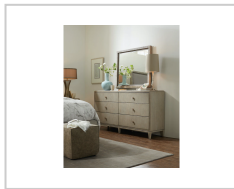

Hooker Furniture Bedroom Elixir Mirror

Hooker Furniture

www.hookerfurniture.com

SKU: 5990-90004-MULTI

Width: 36" (91.4 cm)

Depth: 2.5" (6.4 cm)

Height: 42" (106.7 cm)

Weight: 41.88 lb (18.8 kg)

Volume: 5.93 cu ft (0.2 m³)

Carton Width: 5.5 (14 cm)

Carton Length: 40.5" (102.9 cm)

Carton Height: 46 (116.8 cm)

Carton Weight: 50.7 lb (22.8 kg)

Type: Mirrors

Category: Bedroom

Collection: Elixir

Color: Serene Gray Beige Walnut

Number of Shelves: 0

Number of Drawers: 0

Number of Leaves: 0

Style: Modern-Contemporary

Finish: Light Wood

Brand: Hooker Furniture

Product Description: Crisp. Clean. Simple. Top your dresser, console or buffet with the soft modern Elixir Mirror to add style and character. Finished in a serene gray beige finish applied to lightly sand-blasted walnut veneer for an organic and textured look.

Collection Features: Elixir is a casual contemporary collection that, like its name implies, exudes a feeling of comfort, simplicity and well-being. While Elixir has crisp, clean lines, character and visual interest are also achieved through the use of texture. Textural interest comes from the use of lightly sand-blasted walnut veneer, light texture applied to the metal elements along with a hand-carved texture added to the surface of select pieces such as the oval mirror and the round dining table. The buffet offers a beautiful carved starburst pattern on the doors.