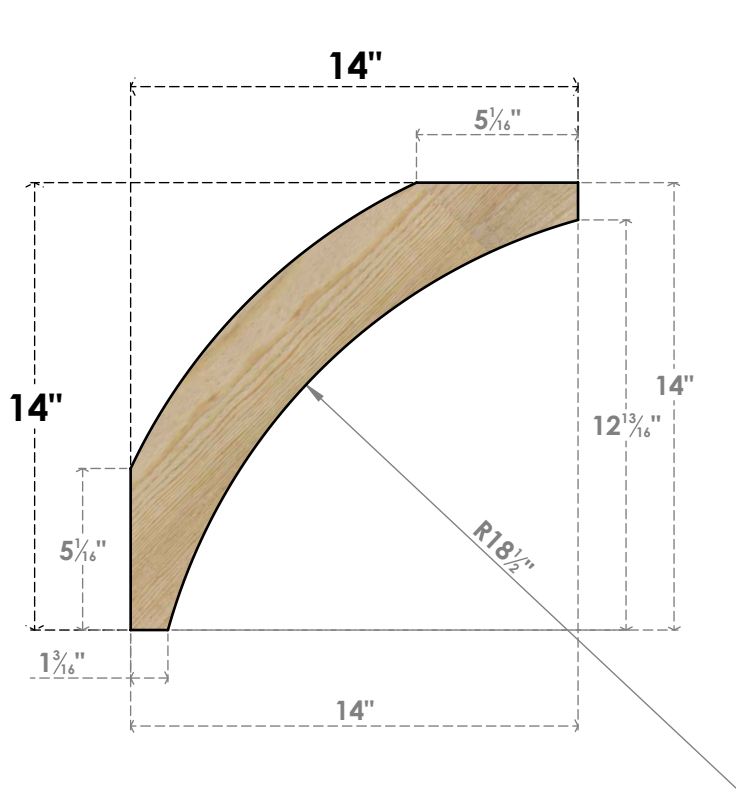

BRC04X14X14THR00RDF

4"W X 14"D X 14"H THORTON ROUGH SAWN BRACE, DOUGLAS FIR

SIDE

FRONT

EKENA MILLWORK
 2300 WEST MAIN ST.
 CLARKSVILLE, TX 75426
 TOLL FREE: 866-607-0453
 WWW.EKENAMILLWORK.COM

NOTES

1. INSTALLATION TO BE COMPLETED IN ACCORDANCE WITH MANUFACTURER'S SPECIFICATIONS.
2. DRAWING MAY NOT BE TO SCALE
3. THIS DRAWING IS INTENDED FOR DESIGN AND PLANNING PURPOSES ONLY.
4. ALL INFORMATION CONTAINED HEREIN WAS CURRENT AT THE TIME OF DEVELOPMENT BUT MUST BE REVIEWED AND APPROVED BY THE PRODUCT MANUFACTURER TO BE CONSIDERED ACCURATE.
5. PRODUCTS ARE NOT KILN DRIED. THIS ITEM IS UNIQUE AND WILL CONTAIN THE NATURAL VARIATIONS THAT THE WOOD SPECIES OFFERS. THIS MAY RESULT IN VARIATIONS UP TO 1/4"