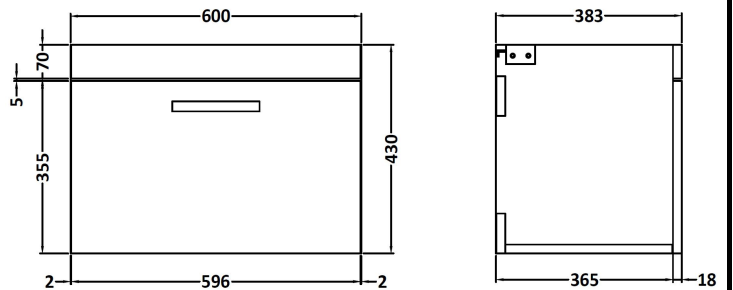

# CUSTOMER DATA SHEET - FURNITURE

**DESCRIPTION:** 600 Wall Hung Single Drawer Basin Unit

### PRODUCT DIMENSIONS

Height (mm)	Width (mm)	Depth (mm)	Nett Wgt Kg
430	600	383	16

### PACKAGING DIMENSIONS

Height (mm)	Width (mm)	Depth (mm)	Gross Wgt Kg
405	620	450	16

# CUSTOMER DATA SHEET - CERAMICS

**DESCRIPTION:** 600 Mid-Edged Basin 1 Th

PRODUCT DIMENSIONS			
Height (mm)	Width (mm)	Depth (mm)	Nett Wgt Kg
180	610	390	11

PACKAGING DIMENSIONS			
Height (mm)	Width (mm)	Depth (mm)	Gross Wgt Kg
200	410	630	11